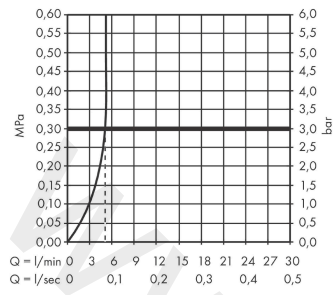

Talis E
Single lever basin mixer 240 with pop-up waste set
Finish: **Polished Gold Optic** Article Number: **71716997**

Flowchart

www.divapor.com