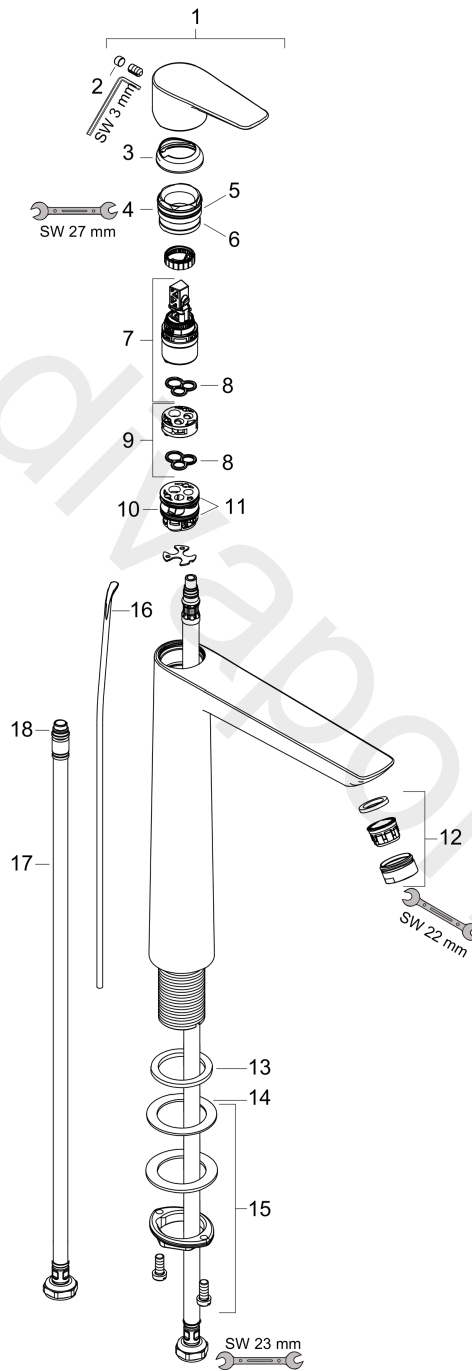

##### product features

- ComfortZone 240
- projection: 166 mm
- spout height: 234 mm
- handle variant: lever handle
- spray type: normal spray
- maximum flow rate at 3 bar: 5 l/min
- ceramic cartridge
- temperature limitation adjustable
- suitable for continuous flow water heaters
- pop-up waste set G 1¼
- material waste set: metal
- connection type: G ½ connections
- connection dimension: DN15

#### Scale drawing

**Talis E**  
**Single lever basin mixer 240 with pop-up waste set**  
 Finish: **Polished Gold Optic** Article Number: **71716997**

**Flowchart**

www.divapor.com

**Talis E**  
**Single lever basin mixer 240 with pop-up waste set**  
 Finish: **Polished Gold Optic**    Article Number: **71716997**

**Exploded Drawing**

Year of production: >03/20

### Spare part list

Year of production: >03/20

Pos.	Description	Article Number	Price	PU
1	handle	92687990	£ 76,00	1
2	screw cover	95704000	£ 3,30	1
3	flange	92625990	£ 51,00	1
4	nut	92689000	£ 25,00	1
5	O-ring 25x1,5	98146000	£ 3,30	1
6	O-ring 27x1,5	92527000	£ 13,30	1
7	cartridge, assy	97685000	£ 64,00	1
8	seal	98865000	£ 35,00	1
9	adapter for cartridge	92628000	£ 20,50	1
10	adapter for cartridge	98866000	£ 35,00	1
11	O-ring 23x2	98398000	£ 3,30	1
12	aerator M24x1 (5 l/min)	13185990	£ 51,00	1
13	flat seal	98749000	£ 6,10	1
14	fixing set (Ø 32)	13961000	£ 25,00	1
15	lever collar	97548000	£ 3,30	1
16	connection hose 600 mm M8x0,75 G1/2	92482000	£ 43,00	1
17	O-ring 7x1,5	98422000	£ 3,30	1
18	pull rod	96657990	£ 19,80	1
a	pop up waste	94139007	-	1
b	fixation extension 35 mm	13898000	£ 79,00	1