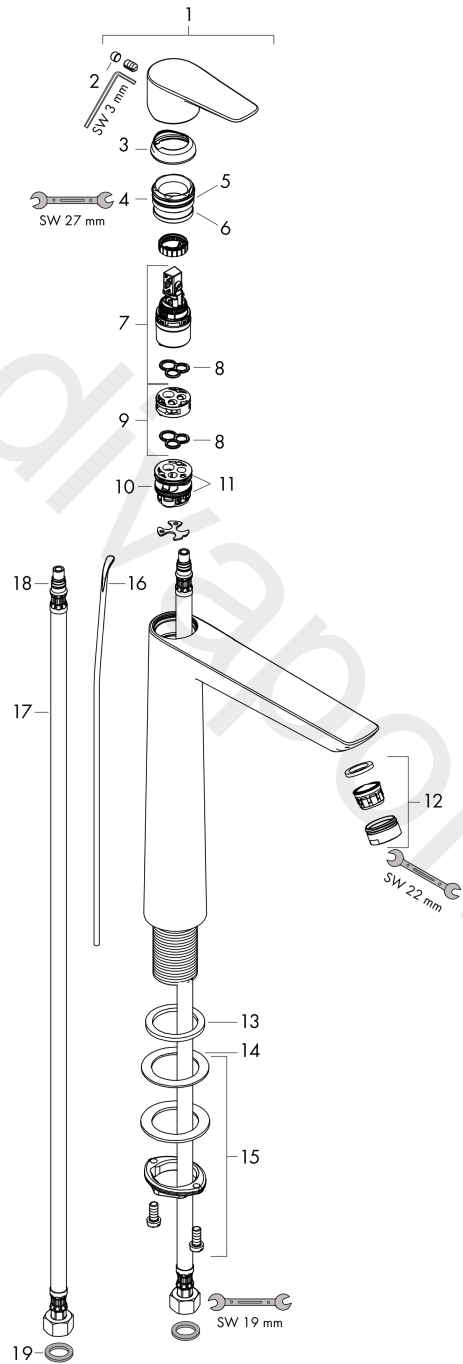

Talis E

Single lever basin mixer 240 for wash bowls with pop-up waste set

Finish: Polished Gold Optic Article Number: 71716990

Description

product features

- consists of: single lever basin mixer, waste set
- ComfortZone 240
- projection: 183 mm
- spout height: 234 mm
- handle variant: lever handle
- spray type: normal spray
- maximum flow rate at 3 bar: 5 l/min
- ceramic cartridge
- temperature limitation adjustable
- suitable for continuous flow water heaters
- pop-up waste set G 1¼
- material waste set: metal
- connection type: G ¾ connections
- connection dimension: DN15
- EU taxonomy: max. 6 l/min - Substantial Contribution (SC) possible
- WRAS 2201041
- WRAS 2201041 - Approval letter

Single lever basin mixer 240 for wash bowls with pop-up waste set

Finish: **Polished Gold Optic** Article Number: **71716990**

Flowchart

Talis E
Single lever basin mixer 240 for wash bowls with pop-up waste set
 Finish: **Polished Gold Optic** Article Number: **71716990**

Exploded Drawing

Year of production: >07/19

Talis E**Single lever basin mixer 240 for wash bowls with pop-up waste set**Finish: **Polished Gold Optic** Article Number: **71716990****Spare part list**

Year of production: >07/19

Pos.	Description	Article Number	Price	PU
1	handle	92687990	£ 76,00	1
2	screw cover	95704000	£ 3,30	1
3	flange	92625990	£ 51,00	1
4	nut	92689000	£ 25,00	1
5	O-ring 25x1,5	98146000	£ 3,30	1
6	O-ring 27x1,5	92527000	£ 13,30	1
7	cartridge, assy	97685000	£ 64,00	1
8	seal	98865000	£ 35,00	1
9	adapter for cartridge	92628000	£ 20,50	1
10	adapter for cartridge	98866000	£ 35,00	1
11	O-ring 23x2	98398000	£ 3,30	1
12	aerator M24x1 (5 l/min)	13185990	£ 51,00	1
13	flat seal	98749000	£ 6,10	1
14	lever collar	97548000	£ 3,30	1
15	fixing set (Ø 32)	13961000	£ 25,00	1
16	pull rod	96657990	£ 19,80	1
17	connection hose 600 mm M8x0,75 G3/8	96556000	£ 25,00	1
18	O-ring 7x1,5	98422000	£ 3,30	1
19	sealing set	95581000	£ 6,10	1
a	pop up waste	94139990	£ 144,00	1
b	fixation extension 35 mm	13898000	£ 79,00	1