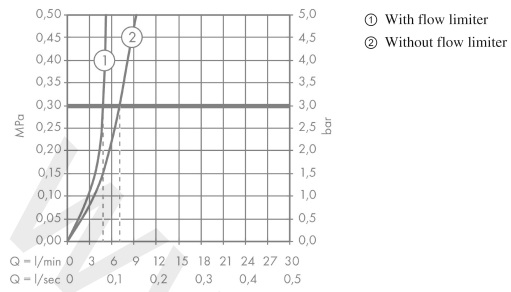

Talis E

Single lever basin mixer 240 for wash bowls with pop-up waste set

Finish: **Polished Gold Optic** Article Number: **71716990**

Flowchart