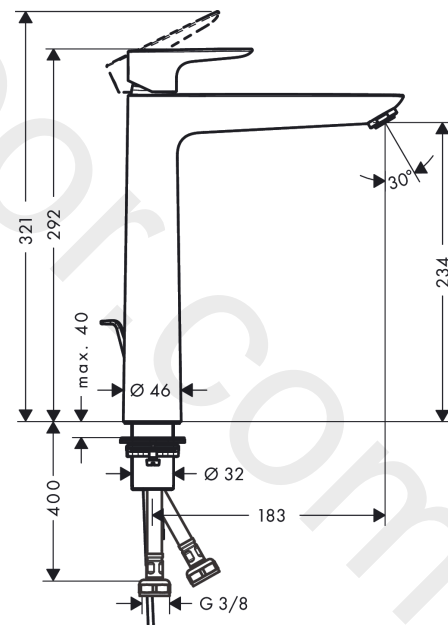

Scale drawing