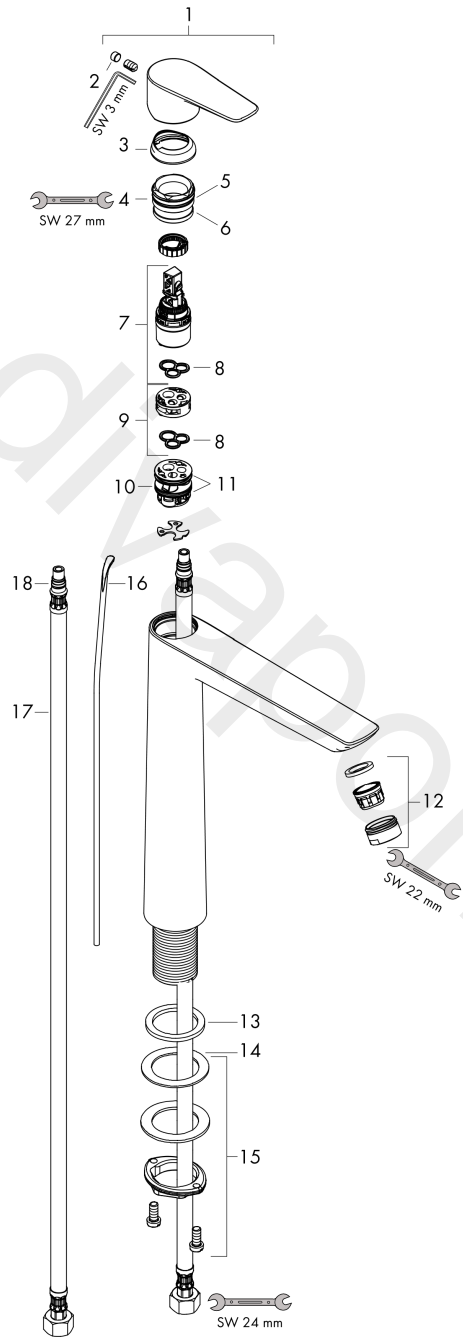

##### product features

- ComfortZone 240
- projection: 166 mm
- spout height: 234 mm
- handle variant: lever handle
- spray type: normal spray
- maximum flow rate at 3 bar: 5 l/min
- ceramic cartridge
- temperature limitation adjustable
- suitable for continuous flow water heaters
- pop-up waste set G 1¼
- material waste set: metal
- connection type: G ½ connections
- connection dimension: DN15

#### Scale drawing

**Talis E**  
**Single lever basin mixer 240 with pop-up waste set**  
 Finish: **Matt White** Article Number: **71716707**

**Flowchart**

www.divapor.com

**Talis E**  
**Single lever basin mixer 240 with pop-up waste set**  
 Finish: **Matt White** Article Number: **71716707**

**Exploded Drawing**

Year of production: >08/19

**Talis E****Single lever basin mixer 240 with pop-up waste set**Finish: **Matt White** Article Number: **71716707****Spare part list**

Year of production: &gt;08/19

Pos.	Description	Article Number	Price	PU
1	handle	92687700	£ 76,00	1
2	screw cover	95704000	£ 3,30	1
3	flange	92625700	£ 51,00	1
4	nut	92689000	£ 25,00	1
5	O-ring 25x1,5	98146000	£ 3,30	1
6	O-ring 27x1,5	92527000	£ 13,30	1
7	cartridge, assy	97685000	£ 64,00	1
8	seal	98865000	£ 35,00	1
9	adapter for cartridge	92628000	£ 20,50	1
10	adapter for cartridge	98866000	£ 35,00	1
11	O-ring 23x2	98398000	£ 3,30	1
12	aerator M24x1 (5 l/min)	13185700	£ 33,00	1
13	flat seal	98749000	£ 6,10	1
14	fixing set (Ø 32)	13961000	£ 25,00	1
15	lever collar	97548000	£ 3,30	1
16	pull rod	96657700	£ 19,80	1
17	connection hose 600 mm M8x0,75 G1/2	92482000	£ 43,00	1
18	O-ring 7x1,5	98422000	£ 3,30	1
a	fixation extension 35 mm	13898000	£ 79,00	1