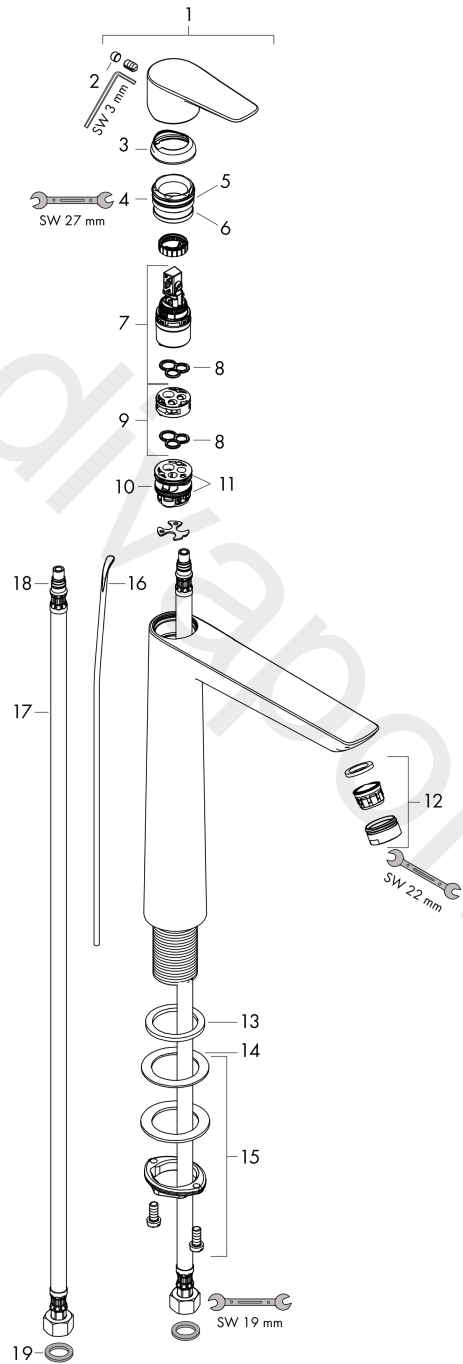

Talis E

Single lever basin mixer 240 for wash bowls with pop-up waste set

Finish: **Matt White** Article Number: **71716700**

Description

product features

- consists of: single lever basin mixer, waste set
- ComfortZone 240
- projection: 183 mm
- spout height: 234 mm
- handle variant: lever handle
- spray type: normal spray
- maximum flow rate at 3 bar: 5 l/min
- ceramic cartridge
- temperature limitation adjustable
- suitable for continuous flow water heaters
- pop-up waste set G 1¼
- material waste set: metal
- connection type: G ¾ connections
- connection dimension: DN15
- EU taxonomy: max. 6 l/min - Substantial Contribution (SC) possible
- WRAS 2201041
- WRAS 2201041 - Approval letter

Single lever basin mixer 240 for wash bowls with pop-up waste set

Finish: **Matt White** Article Number: **71716700**

Flowchart

Talis E
Single lever basin mixer 240 for wash bowls with pop-up waste set
 Finish: **Matt White** Article Number: **71716700**

Exploded Drawing

Year of production: >11/19

Talis E**Single lever basin mixer 240 for wash bowls with pop-up waste set**Finish: **Matt White** Article Number: **71716700****Spare part list**

Year of production: >11/19

Pos.	Description	Article Number	Price	PU
1	handle	92687700	£ 76,00	1
2	screw cover	95704000	£ 3,30	1
3	flange	92625700	£ 51,00	1
4	nut	92689000	£ 25,00	1
5	O-ring 25x1,5	98146000	£ 3,30	1
6	O-ring 27x1,5	92527000	£ 13,30	1
7	cartridge, assy	97685000	£ 64,00	1
8	seal	98865000	£ 35,00	1
9	adapter for cartridge	92628000	£ 20,50	1
10	adapter for cartridge	98866000	£ 35,00	1
11	O-ring 23x2	98398000	£ 3,30	1
12	aerator M24x1 (5 l/min)	13185700	£ 33,00	1
13	flat seal	98749000	£ 6,10	1
14	lever collar	97548000	£ 3,30	1
15	fixing set (Ø 32)	13961000	£ 25,00	1
16	pull rod	96657700	£ 19,80	1
17	connection hose 600 mm M8x0,75 G3/8	96556000	£ 25,00	1
18	O-ring 7x1,5	98422000	£ 3,30	1
19	sealing set	95581000	£ 6,10	1
a	pop up waste	94139700	£ 163,00	1
b	fixation extension 35 mm	13898000	£ 79,00	1