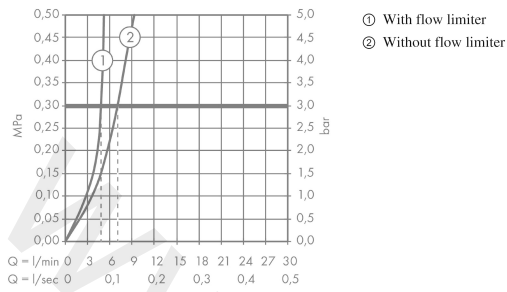

Talis E

Single lever basin mixer 240 for wash bowls with pop-up waste set

Finish: **Matt White** Article Number: **71716700**

Flowchart