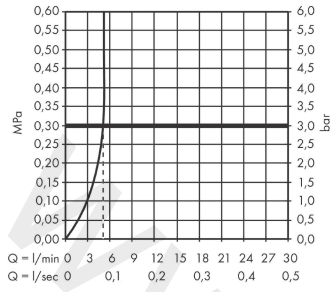

Talis E

Single lever basin mixer 240 with pop-up waste set

Finish: **Matt Black** Article Number: **71716677**

Description

product features

- ComfortZone 240
- projection: 166 mm
- spout height: 234 mm
- handle variant: lever handle
- spray type: normal spray
- maximum flow rate at 3 bar: 5 l/min
- ceramic cartridge
- temperature limitation adjustable
- suitable for continuous flow water heaters
- pop-up waste set G 1¼
- material waste set: metal
- connection type: G ½ connections
- connection dimension: DN15

Technology

Product image

Scale drawing

Talis E
Single lever basin mixer 240 with pop-up waste set
 Finish: **Matt Black** Article Number: **71716677**

Flowchart

www.divapor.com

Talis E**Single lever basin mixer 240 with pop-up waste set**Finish: **Matt Black** Article Number: **71716677****Spare part list**

Year of production: >08/19

Pos.	Description	Article Number	Price	PU
1	handle	92687670	£ 76,00	1
2	screw cover	95704000	£ 3,30	1
3	flange	92625670	£ 51,00	1
4	nut	92689000	£ 25,00	1
5	O-ring 25x1,5	98146000	£ 3,30	1
6	O-ring 27x1,5	92527000	£ 13,30	1
7	cartridge, assy	97685000	£ 64,00	1
8	seal	98865000	£ 35,00	1
9	adapter for cartridge	92628000	£ 20,50	1
10	adapter for cartridge	98866000	£ 35,00	1
11	O-ring 23x2	98398000	£ 3,30	1
12	aerator M24x1 (5 l/min)	13185670	£ 33,00	1
13	flat seal	98749000	£ 6,10	1
14	fixing set (Ø 32)	13961000	£ 25,00	1
15	lever collar	97548000	£ 3,30	1
16	pull rod	96657670	£ 19,80	1
17	connection hose 600 mm M8x0,75 G1/2	92482000	£ 43,00	1
18	O-ring 6,6x1,6	93019000	£ 3,30	1
a	fixation extension 35 mm	13898000	£ 79,00	1
b	O-ring 7x1,5	98422000	£ 3,30	1