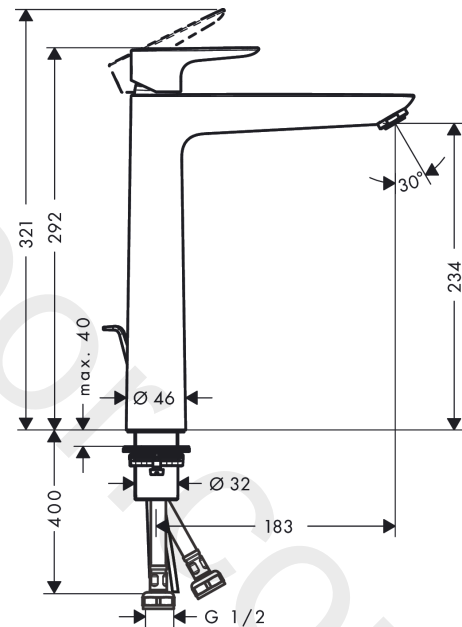

Talis E

Single lever basin mixer 240 with pop-up waste set

Finish: **Matt Black** Article Number: **71716677**

Description

product features

- ComfortZone 240
- projection: 166 mm
- spout height: 234 mm
- handle variant: lever handle
- spray type: normal spray
- maximum flow rate at 3 bar: 5 l/min
- ceramic cartridge
- temperature limitation adjustable
- suitable for continuous flow water heaters
- pop-up waste set G 1¼
- material waste set: metal
- connection type: G ½ connections
- connection dimension: DN15

Technology

Product image

Scale drawing

Talis E
Single lever basin mixer 240 with pop-up waste set
 Finish: **Matt Black** Article Number: **71716677**

Flowchart

www.divapor.com

Talis E**Single lever basin mixer 240 with pop-up waste set**Finish: **Matt Black** Article Number: **71716677****Spare part list**

Year of production: >08/19

Pos.	Description	Article Number	Price	PU
1	handle	92687670	£ 76,00	1
2	screw cover	95704000	£ 3,30	1
3	flange	92625670	£ 51,00	1
4	nut	92689000	£ 25,00	1
5	O-ring 25x1,5	98146000	£ 3,30	1
6	O-ring 27x1,5	92527000	£ 13,30	1
7	cartridge, assy	97685000	£ 64,00	1
8	seal	98865000	£ 35,00	1
9	adapter for cartridge	92628000	£ 20,50	1
10	adapter for cartridge	98866000	£ 35,00	1
11	O-ring 23x2	98398000	£ 3,30	1
12	aerator M24x1 (5 l/min)	13185670	£ 33,00	1
13	flat seal	98749000	£ 6,10	1
14	fixing set (Ø 32)	13961000	£ 25,00	1
15	lever collar	97548000	£ 3,30	1
16	pull rod	96657670	£ 19,80	1
17	connection hose 600 mm M8x0,75 G1/2	92482000	£ 43,00	1
18	O-ring 6,6x1,6	93019000	£ 3,30	1
a	fixation extension 35 mm	13898000	£ 79,00	1
b	O-ring 7x1,5	98422000	£ 3,30	1