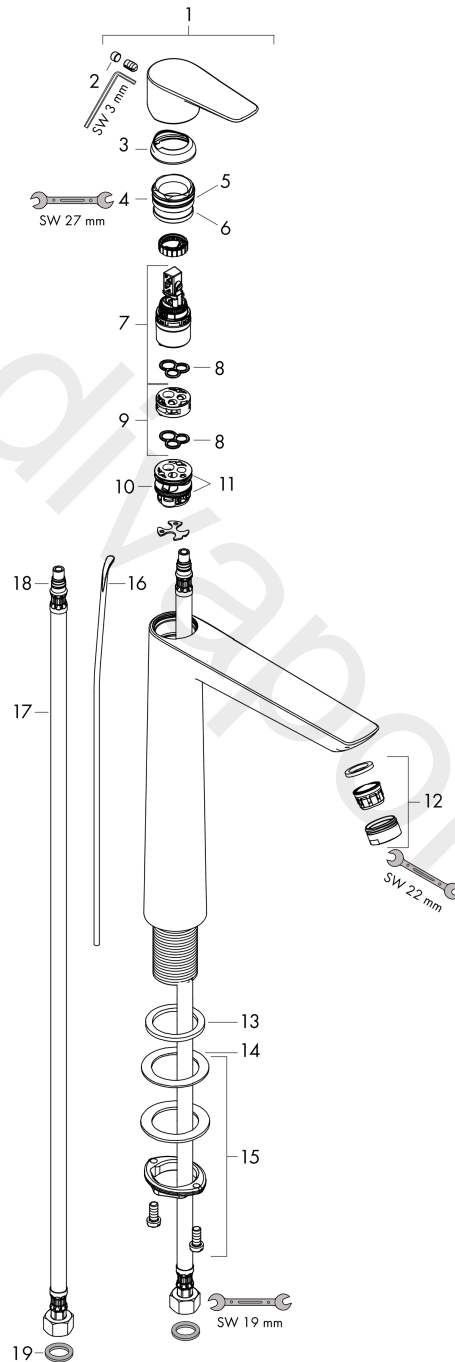

Talis E

Single lever basin mixer 240 for wash bowls with pop-up waste set

Finish: **Matt Black** Article Number: **71716670**

Description

product features

- consists of: single lever basin mixer, waste set
- ComfortZone 240
- projection: 183 mm
- spout height: 234 mm
- handle variant: lever handle
- spray type: normal spray
- maximum flow rate at 3 bar: 5 l/min
- ceramic cartridge
- temperature limitation adjustable
- suitable for continuous flow water heaters
- pop-up waste set G 1¼
- material waste set: metal
- connection type: G ¾ connections
- connection dimension: DN15
- EU taxonomy: max. 6 l/min - Substantial Contribution (SC) possible
- WRAS 2201041
- WRAS 2201041 - Approval letter

Flowchart

Talis E
Single lever basin mixer 240 for wash bowls with pop-up waste set
 Finish: **Matt Black** Article Number: **71716670**

Exploded Drawing

Year of production: >07/19

Talis E**Single lever basin mixer 240 for wash bowls with pop-up waste set**Finish: **Matt Black** Article Number: **71716670****Spare part list**

Year of production: >07/19

Pos.	Description	Article Number	Price	PU
1	handle	92687670	£ 76,00	1
2	screw cover	95704000	£ 3,30	1
3	flange	92625670	£ 51,00	1
4	nut	92689000	£ 25,00	1
5	O-ring 25x1,5	98146000	£ 3,30	1
6	O-ring 27x1,5	92527000	£ 13,30	1
7	cartridge, assy	97685000	£ 64,00	1
8	seal	98865000	£ 35,00	1
9	adapter for cartridge	92628000	£ 20,50	1
10	adapter for cartridge	98866000	£ 35,00	1
11	O-ring 23x2	98398000	£ 3,30	1
12	aerator M24x1 (5 l/min)	13185670	£ 33,00	1
13	flat seal	98749000	£ 6,10	1
14	lever collar	97548000	£ 3,30	1
15	fixing set (Ø 32)	13961000	£ 25,00	1
16	connection hose 600 mm M8x0,75 G3/8	96556000	£ 25,00	1
17	O-ring 7x1,5	98422000	£ 3,30	1
18	pull rod	96657000	£ 13,30	1
19	sealing set	95581000	£ 6,10	1
a	pop up waste	94139670	£ 163,00	1
b	fixation extension 35 mm	13898000	£ 79,00	1