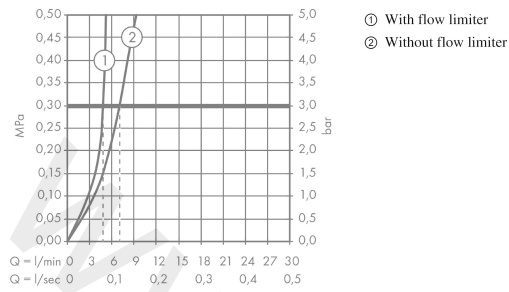

Talis E
Single lever basin mixer 240 for wash bowls with pop-up waste set
Finish: **Matt Black** Article Number: **71716670**

Flowchart