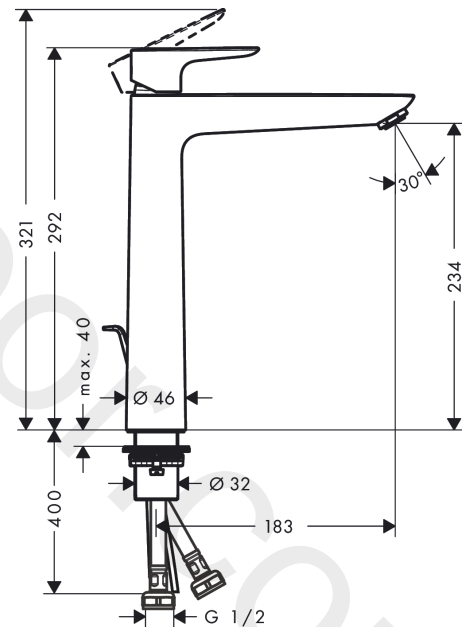

Talis E

Single lever basin mixer 240 with pop-up waste set

Finish: **Brushed Black Chrome** Article Number: **71716347**

Description

product features

- ComfortZone 240
- projection: 166 mm
- spout height: 234 mm
- handle variant: lever handle
- spray type: normal spray
- maximum flow rate at 3 bar: 5 l/min
- ceramic cartridge
- temperature limitation adjustable
- suitable for continuous flow water heaters
- pop-up waste set G 1¼
- material waste set: metal
- connection type: G ½ connections
- connection dimension: DN15

Technology

Product image

Scale drawing

Talis E

Single lever basin mixer 240 with pop-up waste set

Finish: **Brushed Black Chrome** Article Number: **71716347**

Flowchart

www.divapor.com

Talis E
Single lever basin mixer 240 with pop-up waste set
 Finish: **Brushed Black Chrome** Article Number: **71716347**

Exploded Drawing

Year of production: >03/20

Talis E**Single lever basin mixer 240 with pop-up waste set**Finish: **Brushed Black Chrome** Article Number: **71716347****Spare part list**

Year of production: >03/20

Pos.	Description	Article Number	Price	PU
1	handle	92687340	£ 76,00	1
2	screw cover	95704000	£ 3,30	1
3	flange	92625340	£ 51,00	1
4	nut	92689000	£ 25,00	1
5	O-ring 25x1,5	98146000	£ 3,30	1
6	O-ring 27x1,5	92527000	£ 13,30	1
7	cartridge, assy	97685000	£ 64,00	1
8	seal	98865000	£ 35,00	1
9	adapter for cartridge	92628000	£ 20,50	1
10	adapter for cartridge	98866000	£ 35,00	1
11	O-ring 23x2	98398000	£ 3,30	1
12	aerator M24x1 (5 l/min)	13185340	£ 33,00	1
13	flat seal	98749000	£ 6,10	1
14	lever collar	97548000	£ 3,30	1
15	fixing set (Ø 32)	13961000	£ 25,00	1
16	connection hose 600 mm M8x0,75 G1/2	92482000	£ 43,00	1
17	O-ring 7x1,5	98422000	£ 3,30	1
18	pull rod	96657340	£ 19,80	1
a	pop up waste	94139340	£ 163,00	1
b	fixation extension 35 mm	13898000	£ 79,00	1