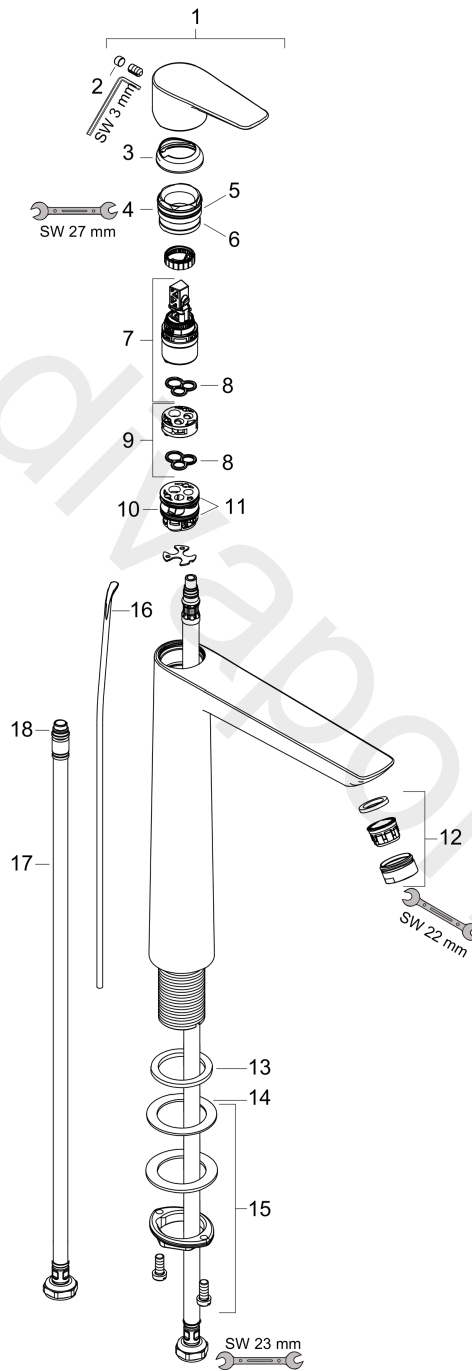

Talis E

Single lever basin mixer 240 with pop-up waste set

Finish: **Brushed Black Chrome** Article Number: **71716347**

Description

product features

- ComfortZone 240
- projection: 166 mm
- spout height: 234 mm
- handle variant: lever handle
- spray type: normal spray
- maximum flow rate at 3 bar: 5 l/min
- ceramic cartridge
- temperature limitation adjustable
- suitable for continuous flow water heaters
- pop-up waste set G 1¼
- material waste set: metal
- connection type: G ½ connections
- connection dimension: DN15

Technology

Product image

Scale drawing

Talis E

Single lever basin mixer 240 with pop-up waste set

Finish: **Brushed Black Chrome** Article Number: **71716347**

Flowchart

www.divapor.com

Talis E
Single lever basin mixer 240 with pop-up waste set
 Finish: **Brushed Black Chrome** Article Number: **71716347**

Exploded Drawing

Year of production: >03/20

Talis E**Single lever basin mixer 240 with pop-up waste set**Finish: **Brushed Black Chrome** Article Number: **71716347****Spare part list**

Year of production: >03/20

Pos.	Description	Article Number	Price	PU
1	handle	92687340	£ 76,00	1
2	screw cover	95704000	£ 3,30	1
3	flange	92625340	£ 51,00	1
4	nut	92689000	£ 25,00	1
5	O-ring 25x1,5	98146000	£ 3,30	1
6	O-ring 27x1,5	92527000	£ 13,30	1
7	cartridge, assy	97685000	£ 64,00	1
8	seal	98865000	£ 35,00	1
9	adapter for cartridge	92628000	£ 20,50	1
10	adapter for cartridge	98866000	£ 35,00	1
11	O-ring 23x2	98398000	£ 3,30	1
12	aerator M24x1 (5 l/min)	13185340	£ 33,00	1
13	flat seal	98749000	£ 6,10	1
14	lever collar	97548000	£ 3,30	1
15	fixing set (Ø 32)	13961000	£ 25,00	1
16	connection hose 600 mm M8x0,75 G1/2	92482000	£ 43,00	1
17	O-ring 7x1,5	98422000	£ 3,30	1
18	pull rod	96657340	£ 19,80	1
a	pop up waste	94139340	£ 163,00	1
b	fixation extension 35 mm	13898000	£ 79,00	1