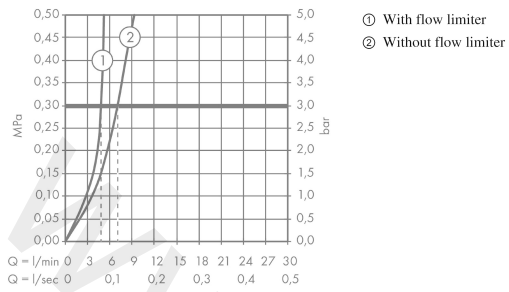

Talis E

Single lever basin mixer 240 for wash bowls with pop-up waste set

Finish: **Brushed Black Chrome** Article Number: **71716340**

Flowchart

www.divapor.com