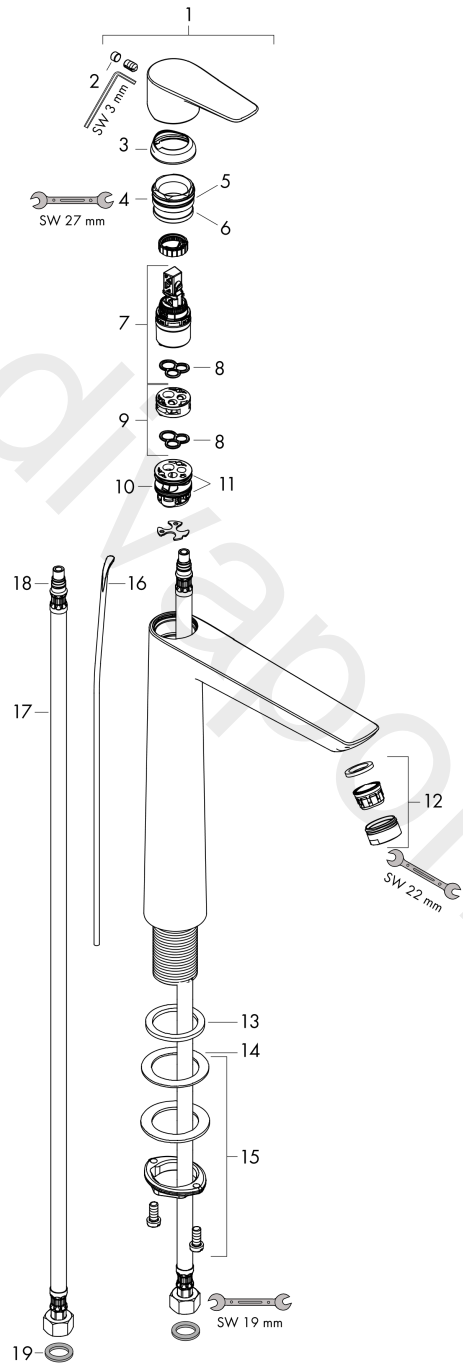

Talis E

Single lever basin mixer 240 for wash bowls with pop-up waste set

Finish: **Brushed Black Chrome** Article Number: **71716340**

Description

product features

- consists of: single lever basin mixer, waste set
- ComfortZone 240
- projection: 183 mm
- spout height: 234 mm
- handle variant: lever handle
- spray type: normal spray
- maximum flow rate at 3 bar: 5 l/min
- ceramic cartridge
- temperature limitation adjustable
- suitable for continuous flow water heaters
- pop-up waste set G 1¼
- material waste set: metal
- connection type: G ¾ connections
- connection dimension: DN15
- EU taxonomy: max. 6 l/min - Substantial Contribution (SC) possible
- WRAS 2201041
- WRAS 2201041 - Approval letter

Exploded Drawing

Year of production: >07/19

Talis E**Single lever basin mixer 240 for wash bowls with pop-up waste set**Finish: **Brushed Black Chrome** Article Number: **71716340****Spare part list**

Year of production: >07/19

Pos.	Description	Article Number	Price	PU
1	handle	92687340	£ 76,00	1
2	screw cover	95704000	£ 3,30	1
3	flange	92625340	£ 51,00	1
4	nut	92689000	£ 25,00	1
5	O-ring 25x1,5	98146000	£ 3,30	1
6	O-ring 27x1,5	92527000	£ 13,30	1
7	cartridge, assy	97685000	£ 64,00	1
8	seal	98865000	£ 35,00	1
9	adapter for cartridge	92628000	£ 20,50	1
10	adapter for cartridge	98866000	£ 35,00	1
11	O-ring 23x2	98398000	£ 3,30	1
12	aerator M24x1 (5 l/min)	13185340	£ 33,00	1
13	flat seal	98749000	£ 6,10	1
14	lever collar	97548000	£ 3,30	1
15	fixing set (Ø 32)	13961000	£ 25,00	1
16	pull rod	96657340	£ 19,80	1
17	connection hose 600 mm M8x0,75 G3/8	96556000	£ 25,00	1
18	O-ring 7x1,5	98422000	£ 3,30	1
19	sealing set	95581000	£ 6,10	1
a	pop up waste	94139340	£ 163,00	1
b	fixation extension 35 mm	13898000	£ 79,00	1