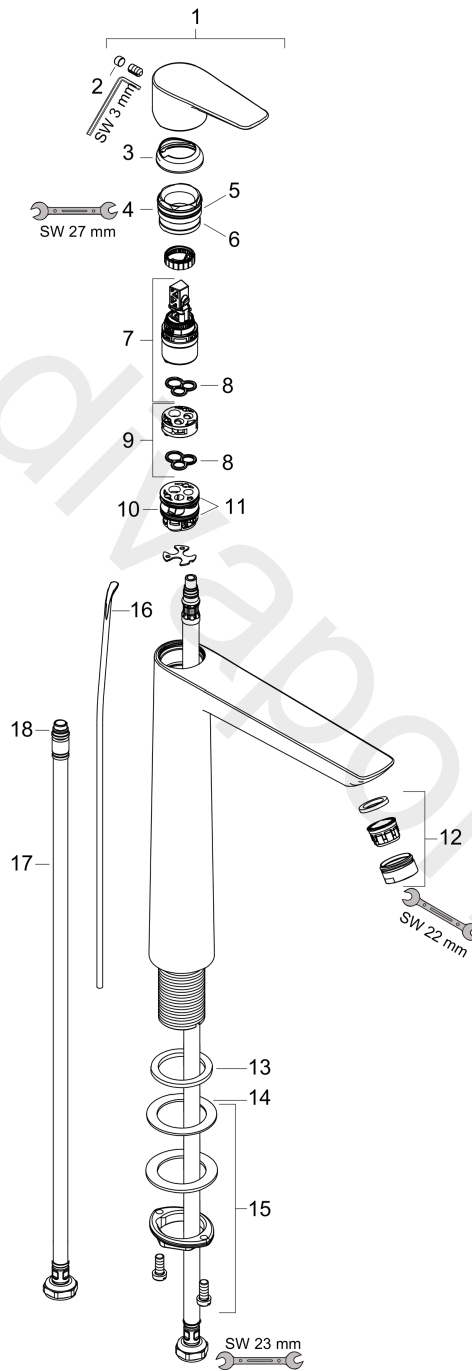

##### product features

- ComfortZone 240
- projection: 166 mm
- spout height: 234 mm
- handle variant: lever handle
- spray type: normal spray
- maximum flow rate at 3 bar: 5 l/min
- ceramic cartridge
- temperature limitation adjustable
- suitable for continuous flow water heaters
- pop-up waste set G 1¼
- material waste set: metal
- connection type: G ½ connections
- connection dimension: DN15

#### Scale drawing

**Talis E**  
**Single lever basin mixer 240 with pop-up waste set**  
 Finish: **Brushed Bronze** Article Number: **71716147**

**Flowchart**

www.divapor.com

**Talis E**  
**Single lever basin mixer 240 with pop-up waste set**  
 Finish: **Brushed Bronze** Article Number: **71716147**

**Exploded Drawing**

Year of production: >03/20

**Talis E****Single lever basin mixer 240 with pop-up waste set**Finish: **Brushed Bronze** Article Number: **71716147****Spare part list**

Year of production: &gt;03/20

Pos.	Description	Article Number	Price	PU
1	handle	92687140	£ 76,00	1
2	screw cover	95704000	£ 3,30	1
3	flange	92625140	£ 51,00	1
4	nut	92689000	£ 25,00	1
5	O-ring 25x1,5	98146000	£ 3,30	1
6	O-ring 27x1,5	92527000	£ 13,30	1
7	cartridge, assy	97685000	£ 64,00	1
8	seal	98865000	£ 35,00	1
9	adapter for cartridge	92628000	£ 20,50	1
10	adapter for cartridge	98866000	£ 35,00	1
11	O-ring 23x2	98398000	£ 3,30	1
12	aerator M24x1 (5 l/min)	13185140	£ 33,48	1
13	flat seal	98749000	£ 6,10	1
14	lever collar	97548000	£ 3,30	1
15	fixing set (Ø 32)	13961000	£ 25,00	1
16	connection hose 600 mm M8x0,75 G1/2	92482000	£ 43,00	1
17	O-ring 7x1,5	98422000	£ 3,30	1
18	pull rod	96657140	£ 19,80	1
a	pop up waste	94139140	£ 163,00	1
b	fixation extension 35 mm	13898000	£ 79,00	1