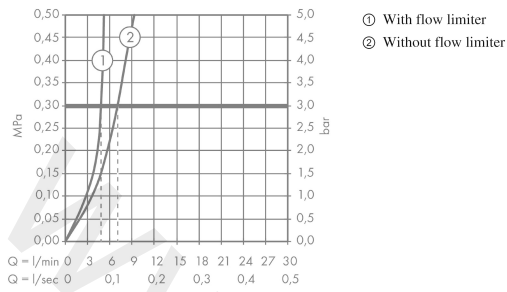

#### Scale drawing

**Talis E**

**Single lever basin mixer 240 for wash bowls with pop-up waste set**

Finish: **Brushed Bronze** Article Number: **71716140**

**Flowchart**

**Talis E**  
**Single lever basin mixer 240 for wash bowls with pop-up waste set**  
 Finish: **Brushed Bronze** Article Number: **71716140**