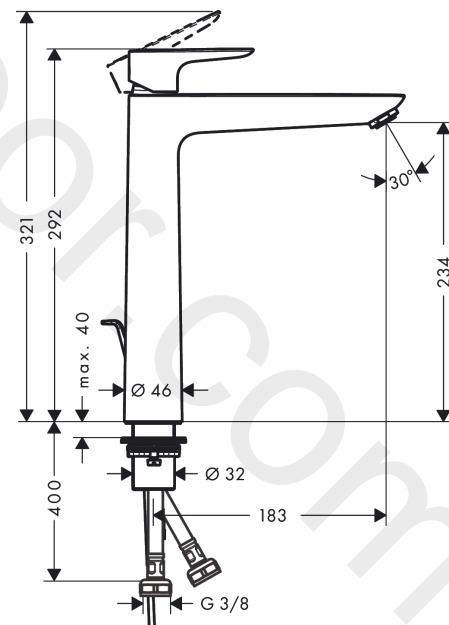

##### product features

- consists of: single lever basin mixer, waste set
- ComfortZone 240
- projection: 183 mm
- spout height: 234 mm
- handle variant: lever handle
- spray type: normal spray
- maximum flow rate at 3 bar: 5 l/min
- ceramic cartridge
- temperature limitation adjustable
- suitable for continuous flow water heaters
- pop-up waste set G 1¼
- material waste set: metal
- connection type: G ¾ connections
- connection dimension: DN15
- EU taxonomy: max. 6 l/min - Substantial Contribution (SC) possible
- WRAS 2201041
- WRAS 2201041 - Approval letter

#### Scale drawing

**Talis E**

**Single lever basin mixer 240 for wash bowls with pop-up waste set**

Finish: **Brushed Bronze** Article Number: **71716140**

**Flowchart**

**Talis E**  
**Single lever basin mixer 240 for wash bowls with pop-up waste set**  
 Finish: **Brushed Bronze** Article Number: **71716140**

Pos.	Description	Article Number	Price	PU
1	handle	92687140	£ 76,00	1
2	screw cover	95704000	£ 3,30	1
3	flange	92625140	£ 51,00	1
4	nut	92689000	£ 25,00	1
5	O-ring 25x1,5	98146000	£ 3,30	1
6	O-ring 27x1,5	92527000	£ 13,30	1
7	cartridge, assy	97685000	£ 64,00	1
8	seal	98865000	£ 35,00	1
9	adapter for cartridge	92628000	£ 20,50	1
10	adapter for cartridge	98866000	£ 35,00	1
11	O-ring 23x2	98398000	£ 3,30	1
12	aerator M24x1 (5 l/min)	13185140	£ 33,48	1
13	flat seal	98749000	£ 6,10	1
14	lever collar	97548000	£ 3,30	1
15	fixing set (Ø 32)	13961000	£ 25,00	1
16	pull rod	96657140	£ 19,80	1
17	connection hose 600 mm M8x0,75 G3/8	96556000	£ 25,00	1
18	O-ring 7x1,5	98422000	£ 3,30	1
19	sealing set	95581000	£ 6,10	1
a	pop up waste	94139140	£ 163,00	1
b	fixation extension 35 mm	13898000	£ 79,00	1