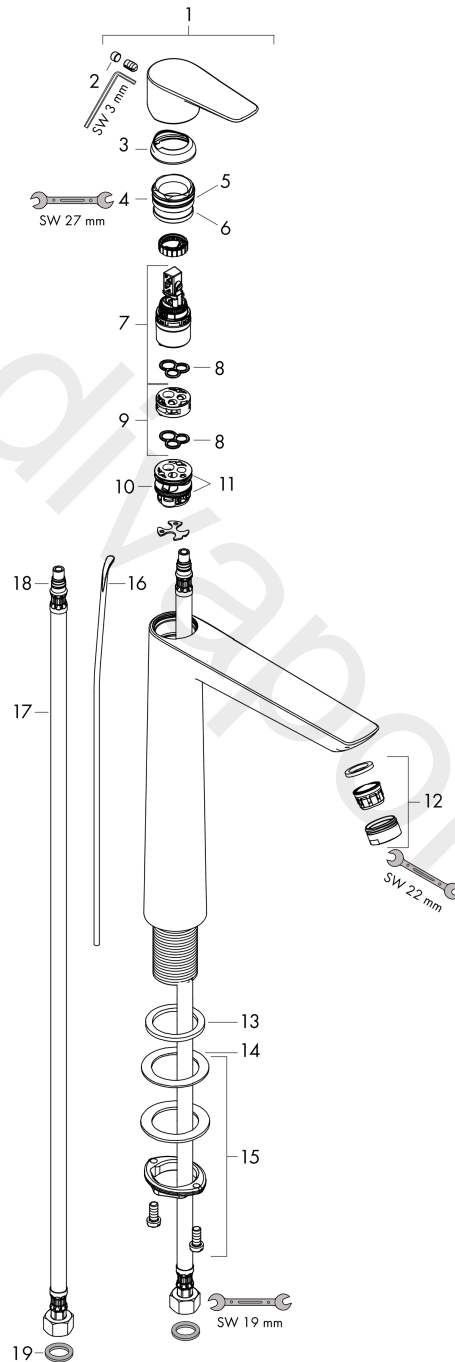

##### product features

- consists of: single lever basin mixer, waste set
- ComfortZone 240
- projection: 183 mm
- spout height: 234 mm
- handle variant: lever handle
- spray type: normal spray
- maximum flow rate at 3 bar: 5 l/min
- ceramic cartridge
- temperature limitation adjustable
- suitable for continuous flow water heaters
- pop-up waste set G 1¼
- material waste set: metal
- connection type: G ¾ connections
- connection dimension: DN15
- EU taxonomy: max. 6 l/min - Substantial Contribution (SC) possible
- WRAS 2201041
- WRAS 2201041 - Approval letter

#### Scale drawing

**Talis E**

**Single lever basin mixer 240 for wash bowls with pop-up waste set**

Finish: **Brushed Bronze** Article Number: **71716140**

**Flowchart**

**Talis E**  
**Single lever basin mixer 240 for wash bowls with pop-up waste set**  
 Finish: **Brushed Bronze** Article Number: **71716140**

Exploded Drawing

Year of production: >07/19

**Talis E****Single lever basin mixer 240 for wash bowls with pop-up waste set**Finish: **Brushed Bronze** Article Number: **71716140****Spare part list**

Year of production: &gt;07/19

Pos.	Description	Article Number	Price	PU
1	handle	92687140	£ 76,00	1
2	screw cover	95704000	£ 3,30	1
3	flange	92625140	£ 51,00	1
4	nut	92689000	£ 25,00	1
5	O-ring 25x1,5	98146000	£ 3,30	1
6	O-ring 27x1,5	92527000	£ 13,30	1
7	cartridge, assy	97685000	£ 64,00	1
8	seal	98865000	£ 35,00	1
9	adapter for cartridge	92628000	£ 20,50	1
10	adapter for cartridge	98866000	£ 35,00	1
11	O-ring 23x2	98398000	£ 3,30	1
12	aerator M24x1 (5 l/min)	13185140	£ 33,48	1
13	flat seal	98749000	£ 6,10	1
14	lever collar	97548000	£ 3,30	1
15	fixing set (Ø 32)	13961000	£ 25,00	1
16	pull rod	96657140	£ 19,80	1
17	connection hose 600 mm M8x0,75 G3/8	96556000	£ 25,00	1
18	O-ring 7x1,5	98422000	£ 3,30	1
19	sealing set	95581000	£ 6,10	1
a	pop up waste	94139140	£ 163,00	1
b	fixation extension 35 mm	13898000	£ 79,00	1