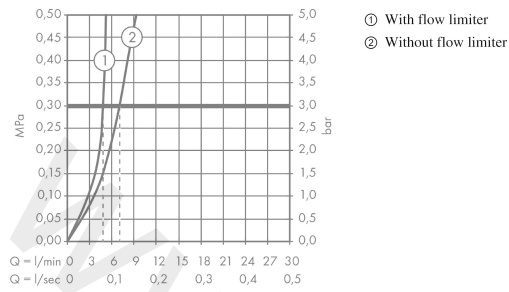

Talis E
Single lever basin mixer 240 for wash bowls with pop-up waste set
Finish: **Chrome** Article Number: **71716000**

Flowchart