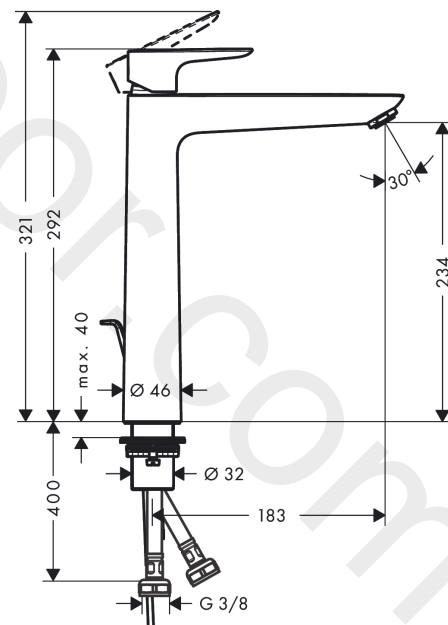

Talis E

Single lever basin mixer 240 for wash bowls with pop-up waste set

Finish: **Chrome** Article Number: **71716000**

Description

product features

- consists of: single lever basin mixer, waste set
- ComfortZone 240
- projection: 183 mm
- spout height: 234 mm
- handle variant: lever handle
- spray type: normal spray
- maximum flow rate at 3 bar: 5 l/min
- ceramic cartridge
- temperature limitation adjustable
- suitable for continuous flow water heaters
- pop-up waste set G 1¼
- material waste set: metal
- connection type: G ¾ connections
- connection dimension: DN15
- EU taxonomy: max. 6 l/min - Substantial Contribution (SC) possible
- WRAS 2201041
- WRAS 2201041 - Approval letter

Talis E
Single lever basin mixer 240 for wash bowls with pop-up waste set
 Finish: **Chrome** Article Number: **71716000**

Flowchart

Talis E
Single lever basin mixer 240 for wash bowls with pop-up waste set
 Finish: **Chrome** Article Number: **71716000**

Exploded Drawing

Year of production: >10/15

Talis E**Single lever basin mixer 240 for wash bowls with pop-up waste set**Finish: **Chrome** Article Number: **71716000****Spare part list**

Year of production: >10/15

Pos.	Description	Article Number	Price	PU
1	handle	92687000	£ 51,00	1
2	screw cover	95704000	£ 3,30	1
3	flange	92625000	£ 35,00	1
4	nut	92689000	£ 25,00	1
5	O-ring 25x1,5	98146000	£ 3,30	1
6	O-ring 27x1,5	92527000	£ 13,30	1
7	cartridge, assy	97685000	£ 64,00	1
8	seal	98865000	£ 35,00	1
9	adapter for cartridge	92628000	£ 20,50	1
10	adapter for cartridge	98866000	£ 35,00	1
11	O-ring 23x2	98398000	£ 3,30	1
12	aerator M24x1 (5 l/min)	13185000	£ 22,30	1
13	flat seal	98749000	£ 6,10	1
14	lever collar	97548000	£ 3,30	1
15	fixing set (Ø 32)	13961000	£ 25,00	1
16	pull rod	96657000	£ 13,30	1
17	connection hose 600 mm M8x0,75 G3/8	96556000	£ 25,00	1
18	O-ring 7x1,5	98422000	£ 3,30	1
19	sealing set	95581000	£ 6,10	1
a	pop up waste	94139000	£ 96,00	1
b	fixation extension 35 mm	13898000	£ 79,00	1