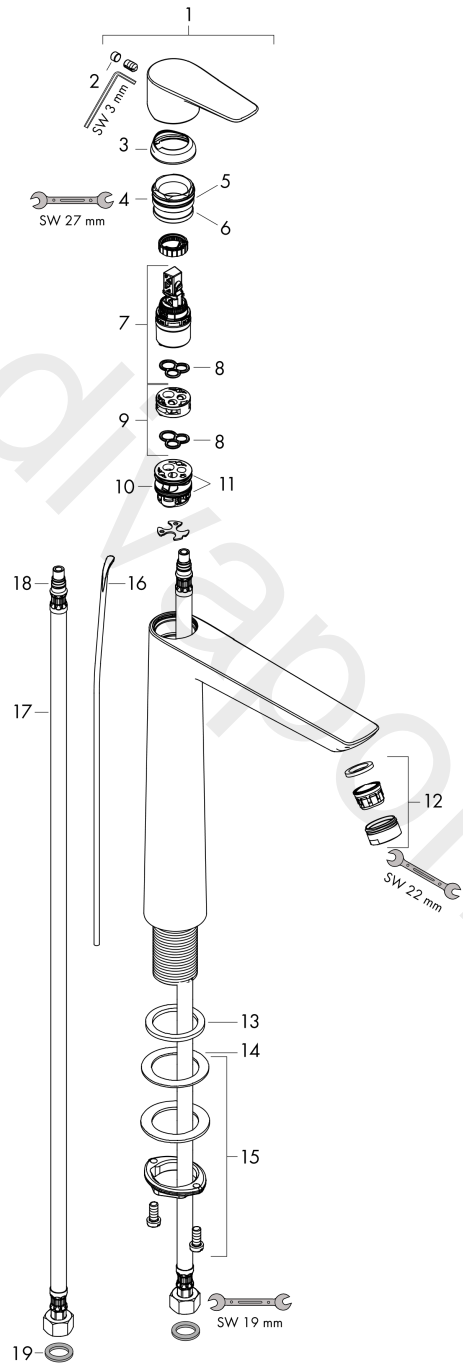

Talis E

Single lever basin mixer 240 for wash bowls with pop-up waste set

Finish: **Chrome** Article Number: **71716000**

Description

product features

- consists of: single lever basin mixer, waste set
- ComfortZone 240
- projection: 183 mm
- spout height: 234 mm
- handle variant: lever handle
- spray type: normal spray
- maximum flow rate at 3 bar: 5 l/min
- ceramic cartridge
- temperature limitation adjustable
- suitable for continuous flow water heaters
- pop-up waste set G 1¼
- material waste set: metal
- connection type: G ¾ connections
- connection dimension: DN15
- EU taxonomy: max. 6 l/min - Substantial Contribution (SC) possible
- WRAS 2201041
- WRAS 2201041 - Approval letter

Talis E
Single lever basin mixer 240 for wash bowls with pop-up waste set
 Finish: **Chrome** Article Number: **71716000**

Flowchart

Talis E
Single lever basin mixer 240 for wash bowls with pop-up waste set
 Finish: **Chrome** Article Number: **71716000**

Exploded Drawing

Year of production: >10/15

Talis E**Single lever basin mixer 240 for wash bowls with pop-up waste set**Finish: **Chrome** Article Number: **71716000****Spare part list**

Year of production: >10/15

Pos.	Description	Article Number	Price	PU
1	handle	92687000	£ 51,00	1
2	screw cover	95704000	£ 3,30	1
3	flange	92625000	£ 35,00	1
4	nut	92689000	£ 25,00	1
5	O-ring 25x1,5	98146000	£ 3,30	1
6	O-ring 27x1,5	92527000	£ 13,30	1
7	cartridge, assy	97685000	£ 64,00	1
8	seal	98865000	£ 35,00	1
9	adapter for cartridge	92628000	£ 20,50	1
10	adapter for cartridge	98866000	£ 35,00	1
11	O-ring 23x2	98398000	£ 3,30	1
12	aerator M24x1 (5 l/min)	13185000	£ 22,30	1
13	flat seal	98749000	£ 6,10	1
14	lever collar	97548000	£ 3,30	1
15	fixing set (Ø 32)	13961000	£ 25,00	1
16	pull rod	96657000	£ 13,30	1
17	connection hose 600 mm M8x0,75 G3/8	96556000	£ 25,00	1
18	O-ring 7x1,5	98422000	£ 3,30	1
19	sealing set	95581000	£ 6,10	1
a	pop up waste	94139000	£ 96,00	1
b	fixation extension 35 mm	13898000	£ 79,00	1