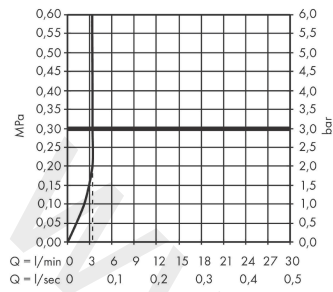

Talis E
Single lever basin mixer 110 LowFlow with pop-up waste set
 Finish: **Chrome** Article Number: **71715000**

Description

product features

- consists of: single lever basin mixer, waste set
- ComfortZone 110
- projection: 112 mm
- spout height: 104 mm
- handle variant: lever handle
- spray type: normal spray
- maximum flow rate at 3 bar: 3,5 l/min
- ceramic cartridge
- temperature limitation adjustable
- suitable for continuous flow water heaters
- pop-up waste set G 1¼
- material waste set: metal
- connection type: G ¾ connections
- connection dimension: DN15
- WRAS 2201041
- WRAS 2201041 - Approval letter

Article Details

Price excl. VAT 162,50 £

Technology

Product image

Scale drawing

Talis E
Single lever basin mixer 110 LowFlow with pop-up waste set
 Finish: **Chrome** Article Number: **71715000**

Flowchart

www.divapor.com

Talis E
Single lever basin mixer 110 LowFlow with pop-up waste set
 Finish: **Chrome** Article Number: **71715000**

Exploded Drawing

Year of production: >05/17

Talis E**Single lever basin mixer 110 LowFlow with pop-up waste set**Finish: **Chrome** Article Number: **71715000****Spare part list**