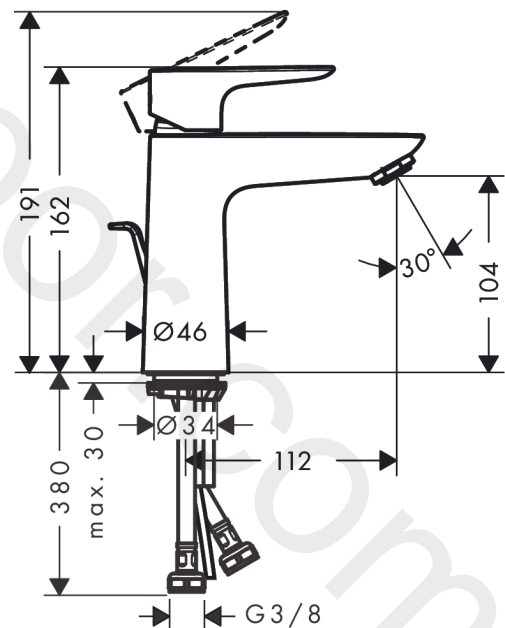

Scale drawing