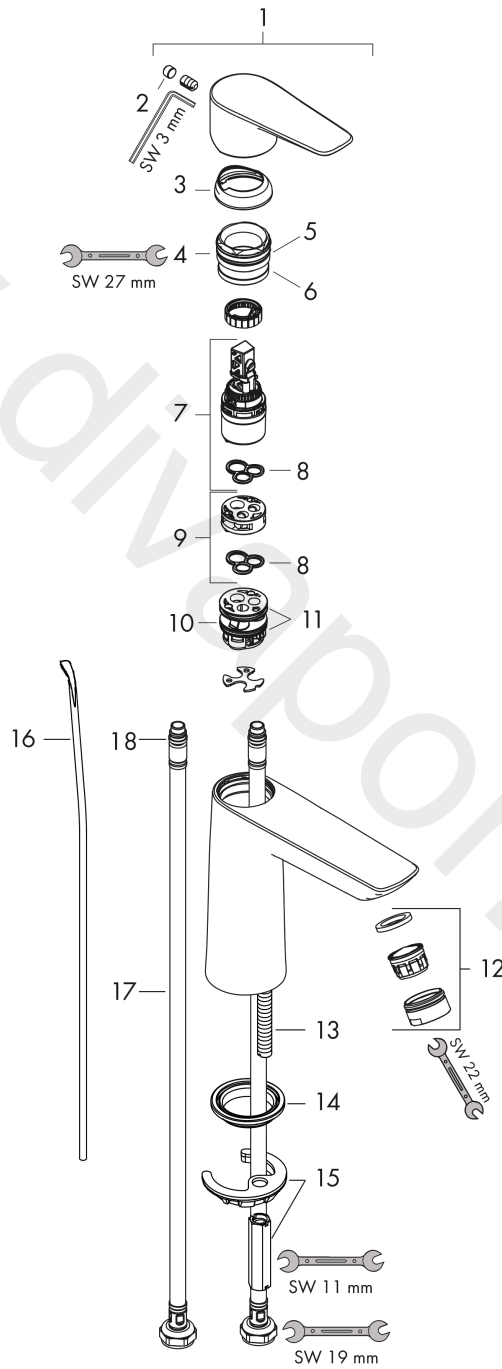

Talis E
Single lever basin mixer 110 LowFlow with pop-up waste set
 Finish: **Chrome** Article Number: **71715000**

Description

product features

- consists of: single lever basin mixer, waste set
- ComfortZone 110
- projection: 112 mm
- spout height: 104 mm
- handle variant: lever handle
- spray type: normal spray
- maximum flow rate at 3 bar: 3,5 l/min
- ceramic cartridge
- temperature limitation adjustable
- suitable for continuous flow water heaters
- pop-up waste set G 1¼
- material waste set: metal
- connection type: G ¾ connections
- connection dimension: DN15
- WRAS 2201041
- WRAS 2201041 - Approval letter

Talis E
Single lever basin mixer 110 LowFlow with pop-up waste set
 Finish: **Chrome** Article Number: **71715000**

Exploded Drawing

Year of production: >05/17

Talis E**Single lever basin mixer 110 LowFlow with pop-up waste set**Finish: **Chrome** Article Number: **71715000****Spare part list**

Year of production: >05/17

| Pos. | Description | Article Number | Price | PU |
|------|-------------------------------------|----------------|---------|----|
| 1 | handle | 92687000 | £ 51,00 | 1 |
| 2 | screw cover | 95704000 | £ 3,30 | 1 |
| 3 | flange | 92625000 | £ 35,00 | 1 |
| 4 | nut | 92689000 | £ 25,00 | 1 |
| 5 | O-ring 25x1,5 | 98146000 | £ 3,30 | 1 |
| 6 | O-ring 27x1,5 | 92527000 | £ 13,30 | 1 |
| 7 | cartridge, assy | 95973001 | £ 79,00 | 1 |
| 8 | seal | 98865000 | £ 35,00 | 1 |
| 9 | adapter for cartridge | 92628000 | £ 20,50 | 1 |
| 10 | adapter for cartridge | 98866000 | £ 35,00 | 1 |
| 11 | O-ring 23x2 | 98398000 | £ 3,30 | 1 |
| 12 | aerator M24x1 | 98453000 | £ 20,50 | 1 |
| 13 | screw M8 x 68 | 97736000 | £ 6,10 | 1 |
| 14 | seal | 97608000 | £ 6,10 | 1 |
| 15 | fixing set | 96016000 | £ 35,00 | 1 |
| 16 | pull rod | 96657000 | £ 13,30 | 1 |
| 17 | connection hose 450 mm M8x0,75 G3/8 | 97206000 | £ 35,00 | 1 |
| 18 | O-ring 6,6x1,6 | 93019000 | £ 3,30 | 1 |
| a | pop up waste | 94139000 | £ 96,00 | 1 |