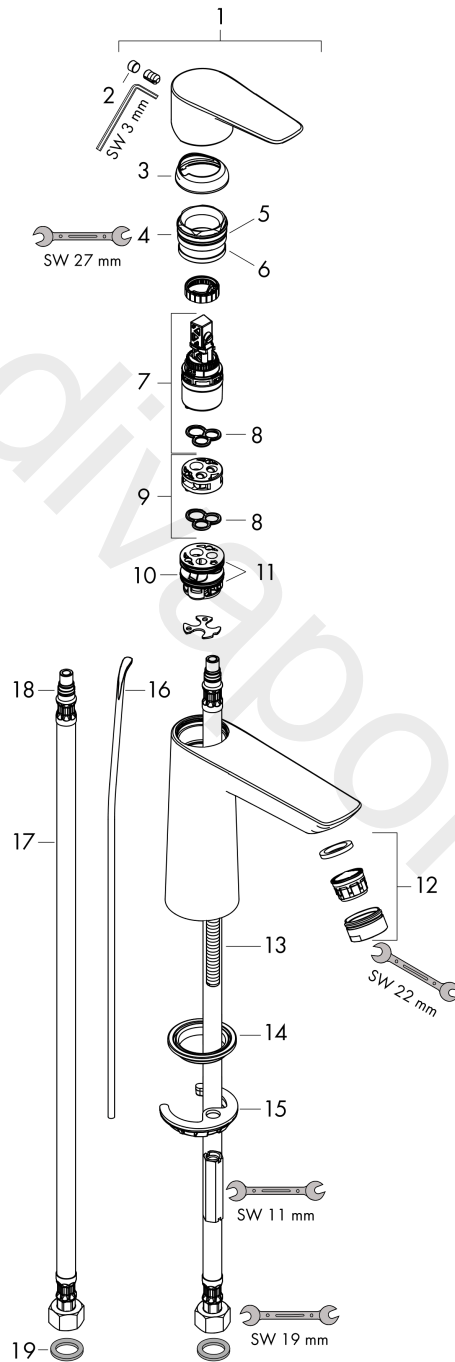

Talis E
Single lever basin mixer 110 LowFlow with pop-up waste set
Surfaces: Article Number: **71715000**

Exploded Drawing

Year of production: **10/15 - 04/17**

Talis E
Single lever basin mixer 110 LowFlow with pop-up waste set
Surfaces: Article Number: **71715000**

Spare part list

Year of production: **10/15 - 04/17**

Pos.	Description	Article Number	Price	PU
1	handle	92687000	£ 51,00	1
2	screw cover	95704000	£ 3,30	1
3	flange	92625000	£ 35,00	1
4	nut	92689000	£ 25,00	1
5	O-ring 25x1,5	98146000	£ 3,30	1
6	O-ring 27x1,5	92527000	£ 13,30	1
7	cartridge, assy	95973001	£ 79,00	1
8	seal	98865000	£ 35,00	1
9	adapter for cartridge	92628000	£ 20,50	1
10	adapter for cartridge	98866000	£ 35,00	1
11	O-ring 23x2	98398000	£ 3,30	1
12	aerator M24x1	98453000	£ 20,50	1
13	screw M8 x 68	97736000	£ 6,10	1
14	seal	97608000	£ 6,10	1
15	fixing set	96016000	£ 35,00	1
16	pull rod	96657000	£ 13,30	1
17	connection hose 450 mm M8x0,75 G3/8	97206000	£ 35,00	1
18	O-ring 7x1,5	98422000	£ 3,30	1
19	sealing set	95581000	£ 6,10	1