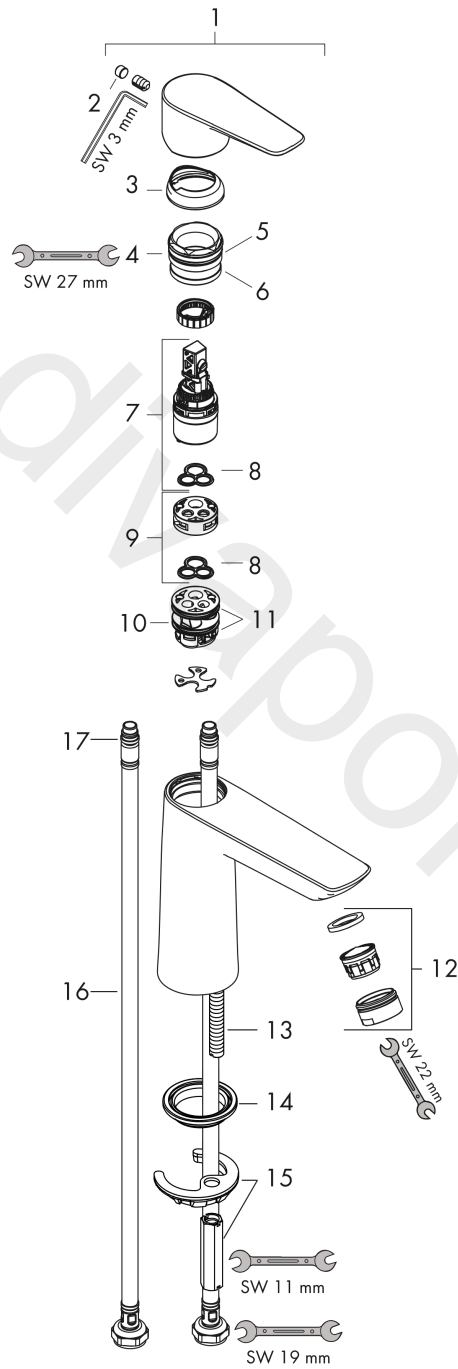

Talis E

Single lever basin mixer 110 CoolStart without waste set

Finish: Polished Gold Optic Article Number: 71714990

Description

product features

- ComfortZone 110
- projection: 112 mm
- spout height: 104 mm
- handle variant: lever handle
- spray type: normal spray
- maximum flow rate at 3 bar: 5 l/min
- ceramic cartridge
- temperature limitation adjustable
- suitable for continuous flow water heaters
- connection type: G 3/8 connections
- connection dimension: DN15
- cold water in basic handle position
- EU taxonomy: max. 6 l/min - Substantial Contribution (SC) possible
- WRAS 2201041
- WRAS 2201041 - Approval letter

Article Details

Price excl. VAT

233,70 £

Technology

Design awards

Product image

Scale drawing

Talis E
Single lever basin mixer 110 CoolStart without waste set
 Finish: **Polished Gold Optic** Article Number: **71714990**

Flowchart

www.divapor.com

Talis E
Single lever basin mixer 110 CoolStart without waste set
 Finish: **Polished Gold Optic** Article Number: **71714990**

Exploded Drawing

Year of production: >06/20

Talis E
Single lever basin mixer 110 CoolStart without waste set
 Finish: **Polished Gold Optic** Article Number: **71714990**

Spare part list

Year of production: >06/20

Pos.	Description	Article Number	Price	PU
1	handle	92688990	£ 76,00	1
2	screw cover	95704000	£ 3,30	1
3	flange	92625990	£ 51,00	1
4	nut	92689000	£ 25,00	1
5	O-ring 25x1,5	98146000	£ 3,30	1
6	O-ring 27x1,5	92527000	£ 13,30	1
7	cartridge, assy	97685000	£ 64,00	1
8	seal	98865000	£ 35,00	1
9	adapter for cartridge	92628000	£ 20,50	1
10	adapter for cartridge	95975000	£ 9,00	1
11	O-ring 23x2	98398000	£ 3,30	1
12	aerator M24x1 (5 l/min)	13185990	£ 51,00	1
13	screw M8 x 68	97736000	£ 6,10	1
14	seal	97608000	£ 6,10	1
15	fixing set	96016000	£ 35,00	1
16	connection hose 450 mm M8x0,75 G3/8	97206000	£ 35,00	1
17	O-ring 7x1,5	98422000	£ 3,30	1