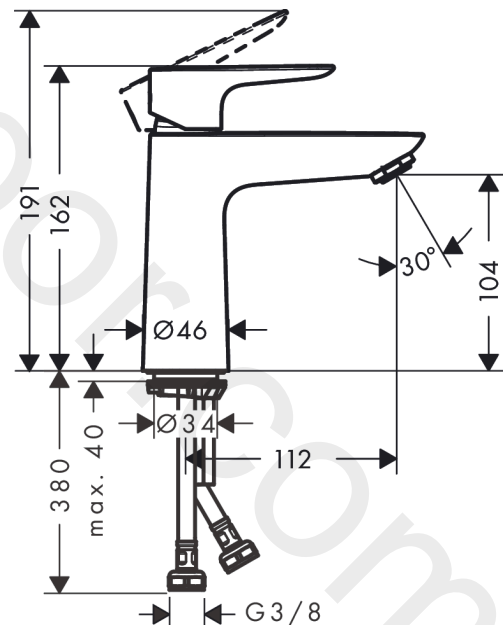

Talis E

Single lever basin mixer 110 CoolStart without waste set

Finish: Polished Gold Optic Article Number: 71714990

Description

product features

- ComfortZone 110
- projection: 112 mm
- spout height: 104 mm
- handle variant: lever handle
- spray type: normal spray
- maximum flow rate at 3 bar: 5 l/min
- ceramic cartridge
- temperature limitation adjustable
- suitable for continuous flow water heaters
- connection type: G 3/8 connections
- connection dimension: DN15
- cold water in basic handle position
- EU taxonomy: max. 6 l/min - Substantial Contribution (SC) possible
- WRAS 2201041
- WRAS 2201041 - Approval letter

Article Details

Price excl. VAT

233,70 £

Technology

Design awards

Product image

Scale drawing

Talis E
Single lever basin mixer 110 CoolStart without waste set
 Finish: **Polished Gold Optic** Article Number: **71714990**

Flowchart

www.divapor.com

Talis E
Single lever basin mixer 110 CoolStart without waste set
 Finish: **Polished Gold Optic** Article Number: **71714990**

Exploded Drawing

Year of production: >06/20

Talis E
Single lever basin mixer 110 CoolStart without waste set
 Finish: **Polished Gold Optic** Article Number: **71714990**

Spare part list

Year of production: >06/20

Pos.	Description	Article Number	Price	PU
1	handle	92688990	£ 76,00	1
2	screw cover	95704000	£ 3,30	1
3	flange	92625990	£ 51,00	1
4	nut	92689000	£ 25,00	1
5	O-ring 25x1,5	98146000	£ 3,30	1
6	O-ring 27x1,5	92527000	£ 13,30	1
7	cartridge, assy	97685000	£ 64,00	1
8	seal	98865000	£ 35,00	1
9	adapter for cartridge	92628000	£ 20,50	1
10	adapter for cartridge	95975000	£ 9,00	1
11	O-ring 23x2	98398000	£ 3,30	1
12	aerator M24x1 (5 l/min)	13185990	£ 51,00	1
13	screw M8 x 68	97736000	£ 6,10	1
14	seal	97608000	£ 6,10	1
15	fixing set	96016000	£ 35,00	1
16	connection hose 450 mm M8x0,75 G3/8	97206000	£ 35,00	1
17	O-ring 7x1,5	98422000	£ 3,30	1