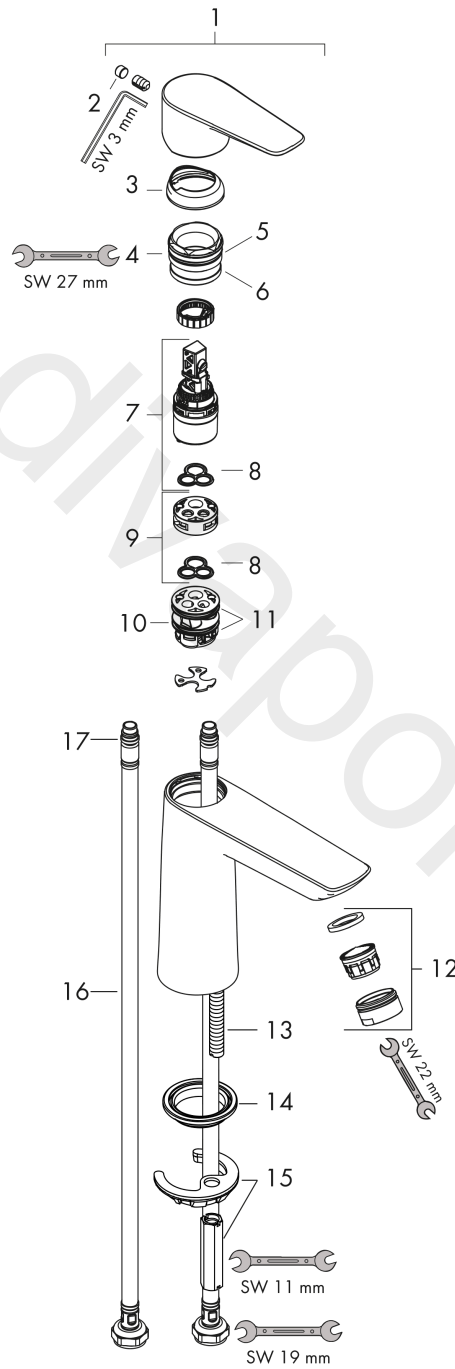

#### product features

- ComfortZone 110
- projection: 112 mm
- spout height: 104 mm
- handle variant: lever handle
- spray type: normal spray
- maximum flow rate at 3 bar: 5 l/min
- ceramic cartridge
- temperature limitation adjustable
- suitable for continuous flow water heaters
- connection type: G 3/8 connections
- connection dimension: DN15
- cold water in basic handle position
- EU taxonomy: max. 6 l/min - Substantial Contribution (SC) possible
- WRAS 2201041
- WRAS 2201041 - Approval letter

### Scale drawing

**Talis E**  
**Single lever basin mixer 110 CoolStart without waste set**  
 Finish: **Matt White** Article Number: **71714700**

**Flowchart**

**Talis E**  
**Single lever basin mixer 110 CoolStart without waste set**  
 Finish: **Matt White** Article Number: **71714700**

**Exploded Drawing**

Year of production: >06/20

**Talis E****Single lever basin mixer 110 CoolStart without waste set**Finish: **Matt White** Article Number: **71714700****Spare part list**

Year of production: &gt;06/20

Pos.	Description	Article Number	Price	PU
1	handle	92688700	£ 76,00	1
2	screw cover	95704000	£ 3,30	1
3	flange	92625700	£ 51,00	1
4	nut	92689000	£ 25,00	1
5	O-ring 25x1,5	98146000	£ 3,30	1
6	O-ring 27x1,5	92527000	£ 13,30	1
7	cartridge, assy	97685000	£ 64,00	1
8	seal	98865000	£ 35,00	1
9	adapter for cartridge	92628000	£ 20,50	1
10	adapter for cartridge	95975000	£ 9,00	1
11	O-ring 23x2	98398000	£ 3,30	1
12	aerator M24x1 (5 l/min)	13185700	£ 33,00	1
13	screw M8 x 68	97736000	£ 6,10	1
14	seal	97608000	£ 6,10	1
15	fixing set	96016000	£ 35,00	1
16	connection hose 450 mm M8x0,75 G3/8	97206000	£ 35,00	1
17	O-ring 6,6x1,6	93019000	£ 3,30	1