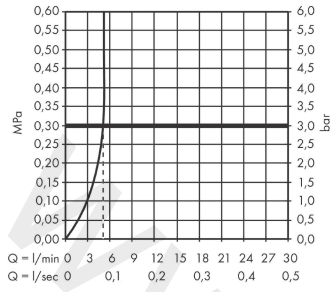

Talis E

Single lever basin mixer 110 CoolStart without waste set

Finish: **Matt Black** Article Number: **71714670**

Description

product features

- ComfortZone 110
- projection: 112 mm
- spout height: 104 mm
- handle variant: lever handle
- spray type: normal spray
- maximum flow rate at 3 bar: 5 l/min
- ceramic cartridge
- temperature limitation adjustable
- suitable for continuous flow water heaters
- connection type: G 3/8 connections
- connection dimension: DN15
- cold water in basic handle position
- EU taxonomy: max. 6 l/min - Substantial Contribution (SC) possible
- WRAS 2201041
- WRAS 2201041 - Approval letter

Article Details

Price excl. VAT

218,20 £

Technology

Design awards

Product image

Scale drawing

Talis E
Single lever basin mixer 110 CoolStart without waste set
 Finish: **Matt Black** Article Number: **71714670**

Flowchart

Talis E
Single lever basin mixer 110 CoolStart without waste set
 Finish: **Matt Black** Article Number: **71714670**

Exploded Drawing

Year of production: >06/20

Talis E
Single lever basin mixer 110 CoolStart without waste set
 Finish: **Matt Black** Article Number: **71714670**