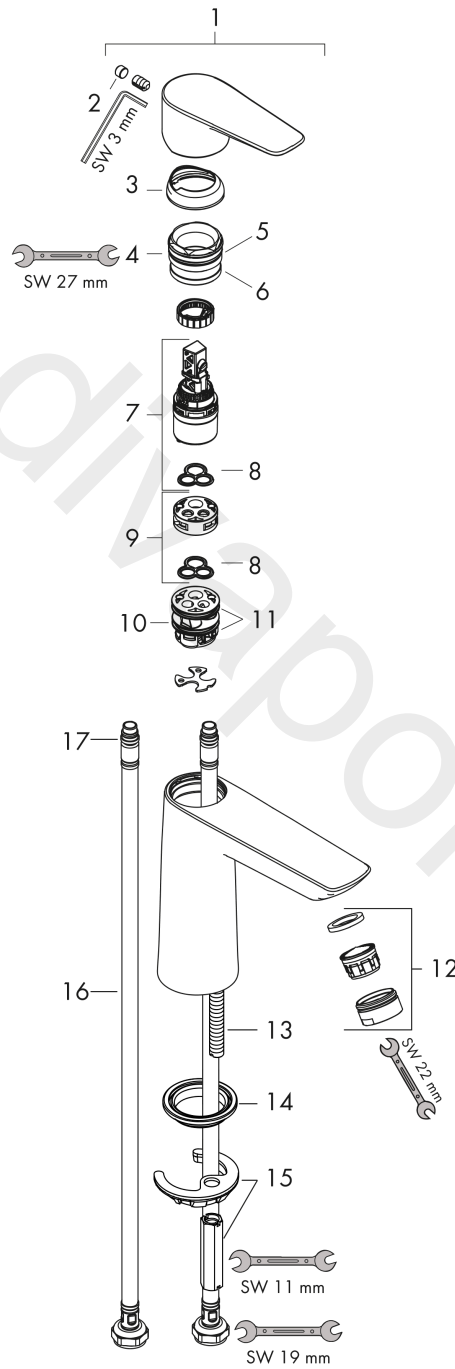

Talis E

Single lever basin mixer 110 CoolStart without waste set

Finish: **Matt Black** Article Number: **71714670**

Description

product features

- ComfortZone 110
- projection: 112 mm
- spout height: 104 mm
- handle variant: lever handle
- spray type: normal spray
- maximum flow rate at 3 bar: 5 l/min
- ceramic cartridge
- temperature limitation adjustable
- suitable for continuous flow water heaters
- connection type: G 3/8 connections
- connection dimension: DN15
- cold water in basic handle position
- EU taxonomy: max. 6 l/min - Substantial Contribution (SC) possible
- WRAS 2201041
- WRAS 2201041 - Approval letter

Article Details

Price excl. VAT

218,20 £

Technology

Design awards

Product image

Scale drawing

Talis E
Single lever basin mixer 110 CoolStart without waste set
 Finish: **Matt Black** Article Number: **71714670**

Flowchart

Talis E
Single lever basin mixer 110 CoolStart without waste set
 Finish: **Matt Black** Article Number: **71714670**

Exploded Drawing

Year of production: >06/20

Talis E
Single lever basin mixer 110 CoolStart without waste set
 Finish: **Matt Black** Article Number: **71714670**

Spare part list

Year of production: >06/20

Pos.	Description	Article Number	Price	PU
1	handle	92688670	£ 76,00	1
2	screw cover	95704000	£ 3,30	1
3	flange	92625670	£ 51,00	1
4	nut	92689000	£ 25,00	1
5	O-ring 25x1,5	98146000	£ 3,30	1
6	O-ring 27x1,5	92527000	£ 13,30	1
7	cartridge, assy	97685000	£ 64,00	1
8	seal	98865000	£ 35,00	1
9	adapter for cartridge	92628000	£ 20,50	1
10	adapter for cartridge	95975000	£ 9,00	1
11	O-ring 23x2	98398000	£ 3,30	1
12	aerator M24x1 (5 l/min)	13185670	£ 33,00	1
13	screw M8 x 68	97736000	£ 6,10	1
14	seal	97608000	£ 6,10	1
15	fixing set	96016000	£ 35,00	1
16	connection hose 450 mm M8x0,75 G3/8	97206000	£ 35,00	1
17	O-ring 6,6x1,6	93019000	£ 3,30	1