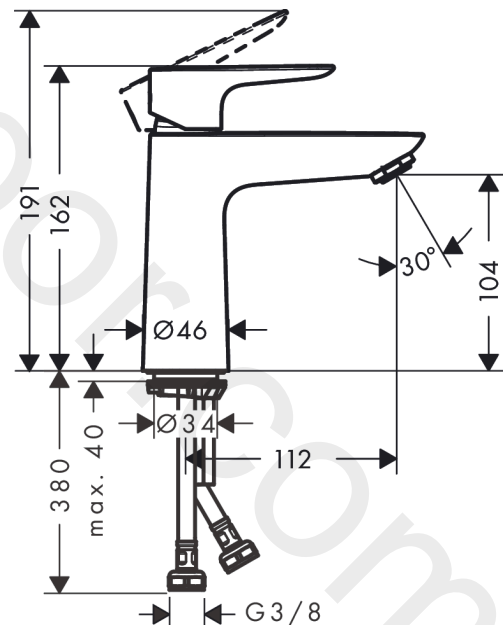

Talis E

Single lever basin mixer 110 CoolStart without waste set

Finish: **Matt Black** Article Number: **71714670**

Description

product features

- ComfortZone 110
- projection: 112 mm
- spout height: 104 mm
- handle variant: lever handle
- spray type: normal spray
- maximum flow rate at 3 bar: 5 l/min
- ceramic cartridge
- temperature limitation adjustable
- suitable for continuous flow water heaters
- connection type: G 3/8 connections
- connection dimension: DN15
- cold water in basic handle position
- EU taxonomy: max. 6 l/min - Substantial Contribution (SC) possible
- WRAS 2201041
- WRAS 2201041 - Approval letter

Article Details

Price excl. VAT

218,20 £

Technology

Design awards

Product image

Scale drawing

Talis E
Single lever basin mixer 110 CoolStart without waste set
 Finish: **Matt Black** Article Number: **71714670**

Flowchart

Talis E
Single lever basin mixer 110 CoolStart without waste set
 Finish: **Matt Black** Article Number: **71714670**

Exploded Drawing

Year of production: >06/20

Talis E
Single lever basin mixer 110 CoolStart without waste set
 Finish: **Matt Black** Article Number: **71714670**

Spare part list

Year of production: >06/20

Pos.	Description	Article Number	Price	PU
1	handle	92688670	£ 76,00	1
2	screw cover	95704000	£ 3,30	1
3	flange	92625670	£ 51,00	1
4	nut	92689000	£ 25,00	1
5	O-ring 25x1,5	98146000	£ 3,30	1
6	O-ring 27x1,5	92527000	£ 13,30	1
7	cartridge, assy	97685000	£ 64,00	1
8	seal	98865000	£ 35,00	1
9	adapter for cartridge	92628000	£ 20,50	1
10	adapter for cartridge	95975000	£ 9,00	1
11	O-ring 23x2	98398000	£ 3,30	1
12	aerator M24x1 (5 l/min)	13185670	£ 33,00	1
13	screw M8 x 68	97736000	£ 6,10	1
14	seal	97608000	£ 6,10	1
15	fixing set	96016000	£ 35,00	1
16	connection hose 450 mm M8x0,75 G3/8	97206000	£ 35,00	1
17	O-ring 6,6x1,6	93019000	£ 3,30	1