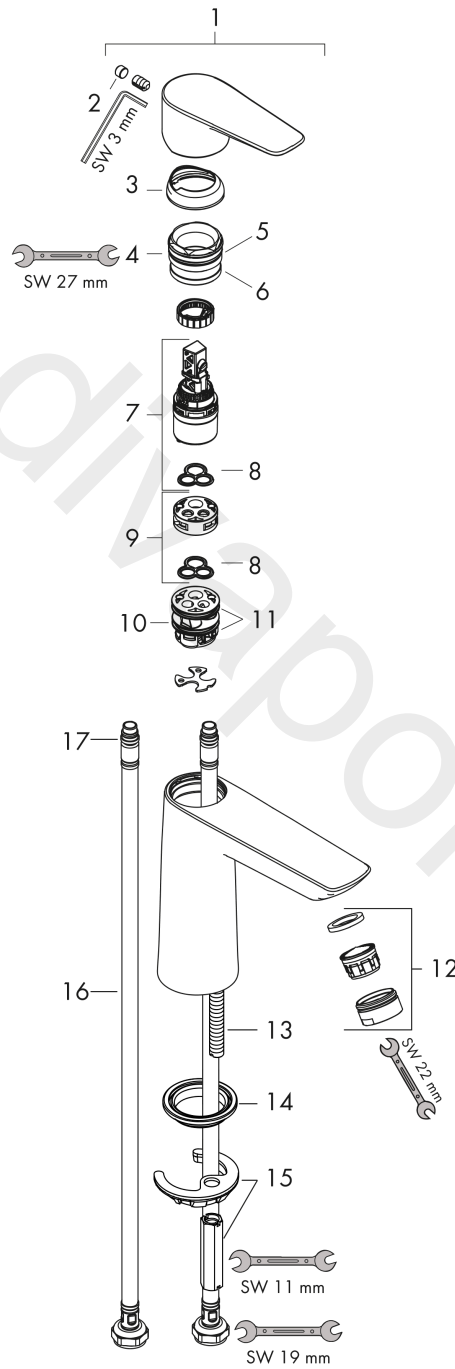

Talis E

Single lever basin mixer 110 CoolStart without waste set

Finish: **Brushed Bronze** Article Number: **71714140**

Description

product features

- ComfortZone 110
- projection: 112 mm
- spout height: 104 mm
- handle variant: lever handle
- spray type: normal spray
- maximum flow rate at 3 bar: 5 l/min
- ceramic cartridge
- temperature limitation adjustable
- suitable for continuous flow water heaters
- connection type: G 3/8 connections
- connection dimension: DN15
- cold water in basic handle position
- EU taxonomy: max. 6 l/min - Substantial Contribution (SC) possible
- WRAS 2201041
- WRAS 2201041 - Approval letter

Article Details

Price excl. VAT

233,70 £

Technology

Design awards

Product image

Scale drawing

Talis E
Single lever basin mixer 110 CoolStart without waste set
 Finish: **Brushed Bronze** Article Number: **71714140**

Flowchart

Talis E
Single lever basin mixer 110 CoolStart without waste set
 Finish: **Brushed Bronze** Article Number: **71714140**

Exploded Drawing

Year of production: >06/20

Talis E**Single lever basin mixer 110 CoolStart without waste set**Finish: **Brushed Bronze** Article Number: **71714140****Spare part list**

Year of production: >06/20

Pos.	Description	Article Number	Price	PU
1	handle	92688140	£ 76,00	1
2	screw cover	95704000	£ 3,30	1
3	flange	92625140	£ 51,00	1
4	nut	92689000	£ 25,00	1
5	O-ring 25x1,5	98146000	£ 3,30	1
6	O-ring 27x1,5	92527000	£ 13,30	1
7	cartridge, assy	97685000	£ 64,00	1
8	seal	98865000	£ 35,00	1
9	adapter for cartridge	92628000	£ 20,50	1
10	adapter for cartridge	95975000	£ 9,00	1
11	O-ring 23x2	98398000	£ 3,30	1
12	aerator M24x1 (5 l/min)	13185340	£ 33,00	1
13	screw M8 x 68	97736000	£ 6,10	1
14	seal	97608000	£ 6,10	1
15	fixing set	96016000	£ 35,00	1
16	connection hose 450 mm M8x0,75 G3/8	97206000	£ 35,00	1
17	O-ring 6,6x1,6	93019000	£ 3,30	1