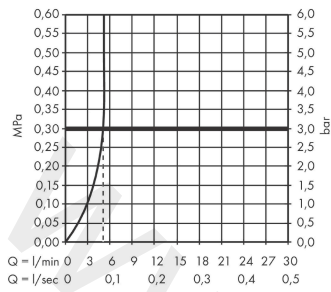

Talis E

Single lever basin mixer 110 CoolStart without waste set

Finish: **Brushed Bronze** Article Number: **71714140**

Description

product features

- ComfortZone 110
- projection: 112 mm
- spout height: 104 mm
- handle variant: lever handle
- spray type: normal spray
- maximum flow rate at 3 bar: 5 l/min
- ceramic cartridge
- temperature limitation adjustable
- suitable for continuous flow water heaters
- connection type: G 3/8 connections
- connection dimension: DN15
- cold water in basic handle position
- EU taxonomy: max. 6 l/min - Substantial Contribution (SC) possible
- WRAS 2201041
- WRAS 2201041 - Approval letter

Article Details

Price excl. VAT

233,70 £

Technology

Design awards

Product image

Scale drawing

Talis E
Single lever basin mixer 110 CoolStart without waste set
 Finish: **Brushed Bronze** Article Number: **71714140**

Flowchart

Talis E
Single lever basin mixer 110 CoolStart without waste set
 Finish: **Brushed Bronze** Article Number: **71714140**

Exploded Drawing

Year of production: >06/20

Talis E**Single lever basin mixer 110 CoolStart without waste set**Finish: **Brushed Bronze** Article Number: **71714140****Spare part list**

Year of production: >06/20

Pos.	Description	Article Number	Price	PU
1	handle	92688140	£ 76,00	1
2	screw cover	95704000	£ 3,30	1
3	flange	92625140	£ 51,00	1
4	nut	92689000	£ 25,00	1
5	O-ring 25x1,5	98146000	£ 3,30	1
6	O-ring 27x1,5	92527000	£ 13,30	1
7	cartridge, assy	97685000	£ 64,00	1
8	seal	98865000	£ 35,00	1
9	adapter for cartridge	92628000	£ 20,50	1
10	adapter for cartridge	95975000	£ 9,00	1
11	O-ring 23x2	98398000	£ 3,30	1
12	aerator M24x1 (5 l/min)	13185340	£ 33,00	1
13	screw M8 x 68	97736000	£ 6,10	1
14	seal	97608000	£ 6,10	1
15	fixing set	96016000	£ 35,00	1
16	connection hose 450 mm M8x0,75 G3/8	97206000	£ 35,00	1
17	O-ring 6,6x1,6	93019000	£ 3,30	1