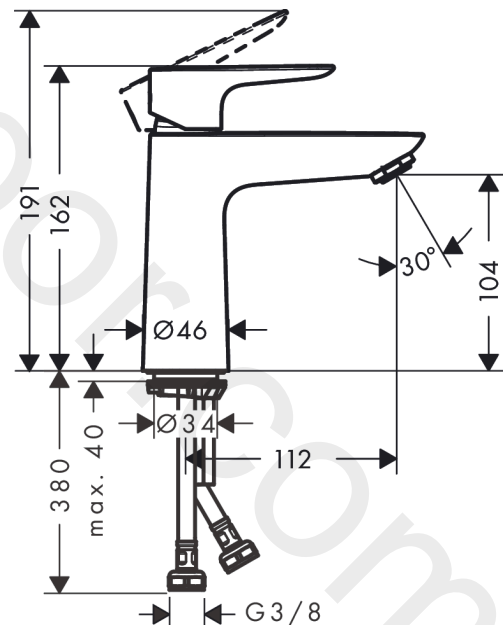

Talis E

Single lever basin mixer 110 CoolStart without waste set

Finish: **Brushed Bronze** Article Number: **71714140**

Description

product features

- ComfortZone 110
- projection: 112 mm
- spout height: 104 mm
- handle variant: lever handle
- spray type: normal spray
- maximum flow rate at 3 bar: 5 l/min
- ceramic cartridge
- temperature limitation adjustable
- suitable for continuous flow water heaters
- connection type: G 3/8 connections
- connection dimension: DN15
- cold water in basic handle position
- EU taxonomy: max. 6 l/min - Substantial Contribution (SC) possible
- WRAS 2201041
- WRAS 2201041 - Approval letter

Article Details

Price excl. VAT

233,70 £

Technology

Design awards

Product image

Scale drawing

Talis E
Single lever basin mixer 110 CoolStart without waste set
 Finish: **Brushed Bronze** Article Number: **71714140**

Flowchart

Talis E
Single lever basin mixer 110 CoolStart without waste set
 Finish: **Brushed Bronze** Article Number: **71714140**

Exploded Drawing

Year of production: >06/20

Talis E**Single lever basin mixer 110 CoolStart without waste set**Finish: **Brushed Bronze** Article Number: **71714140****Spare part list**

Year of production: >06/20

Pos.	Description	Article Number	Price	PU
1	handle	92688140	£ 76,00	1
2	screw cover	95704000	£ 3,30	1
3	flange	92625140	£ 51,00	1
4	nut	92689000	£ 25,00	1
5	O-ring 25x1,5	98146000	£ 3,30	1
6	O-ring 27x1,5	92527000	£ 13,30	1
7	cartridge, assy	97685000	£ 64,00	1
8	seal	98865000	£ 35,00	1
9	adapter for cartridge	92628000	£ 20,50	1
10	adapter for cartridge	95975000	£ 9,00	1
11	O-ring 23x2	98398000	£ 3,30	1
12	aerator M24x1 (5 l/min)	13185340	£ 33,00	1
13	screw M8 x 68	97736000	£ 6,10	1
14	seal	97608000	£ 6,10	1
15	fixing set	96016000	£ 35,00	1
16	connection hose 450 mm M8x0,75 G3/8	97206000	£ 35,00	1
17	O-ring 6,6x1,6	93019000	£ 3,30	1