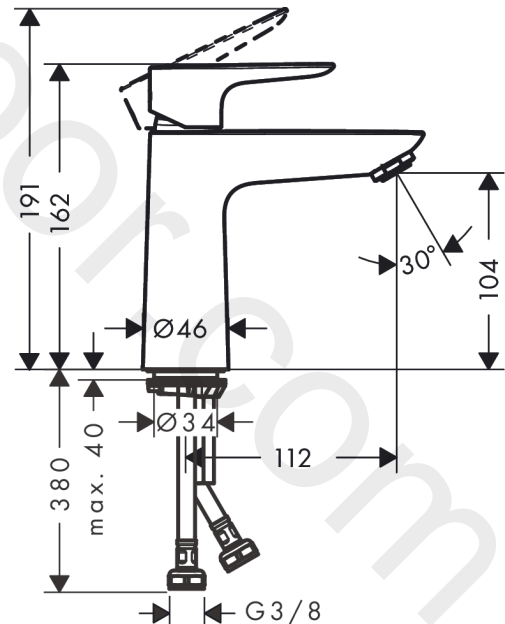

Talis E
Single lever basin mixer 110 CoolStart without waste set
 Finish: **Chrome** Article Number: **71714000**

Description

product features

- ComfortZone 110
- projection: 112 mm
- spout height: 104 mm
- handle variant: lever handle
- spray type: normal spray
- maximum flow rate at 3 bar: 5 l/min
- ceramic cartridge
- temperature limitation adjustable
- suitable for continuous flow water heaters
- connection type: G 3/8 connections
- connection dimension: DN15
- cold water in basic handle position
- EU taxonomy: max. 6 l/min - Substantial Contribution (SC) possible
- WRAS 2201041
- WRAS 2201041 - Approval letter

Article Details

Price excl. VAT 155,83 £

Technology

Design awards

Certificates / Sustainability

Product image

Scale drawing

Talis E
Single lever basin mixer 110 CoolStart without waste set
 Finish: **Chrome** Article Number: **71714000**

Flowchart

Talis E
Single lever basin mixer 110 CoolStart without waste set
 Finish: **Chrome** Article Number: **71714000**

Exploded Drawing

Year of production: >05/17

Talis E**Single lever basin mixer 110 CoolStart without waste set**Finish: **Chrome** Article Number: **71714000****Spare part list**

Year of production: >05/17

Pos.	Description	Article Number	Price	PU
1	handle	92688000	£ 51,00	1
2	screw cover	95704000	£ 3,30	1
3	flange	92625000	£ 35,00	1
4	nut	92689000	£ 25,00	1
5	O-ring 25x1,5	98146000	£ 3,30	1
6	O-ring 27x1,5	92527000	£ 13,30	1
7	cartridge, assy	97685000	£ 64,00	1
8	seal	98865000	£ 35,00	1
9	adapter for cartridge	92628000	£ 20,50	1
10	adapter for cartridge	95975000	£ 9,00	1
11	O-ring 23x2	98398000	£ 3,30	1
12	aerator M24x1 (5 l/min)	13185000	£ 22,30	1
13	screw M8 x 68	97736000	£ 6,10	1
14	seal	97608000	£ 6,10	1
15	fixing set	96016000	£ 35,00	1
16	connection hose 450 mm M8x0,75 G3/8	97206000	£ 35,00	1
17	O-ring 6,6x1,6	93019000	£ 3,30	1