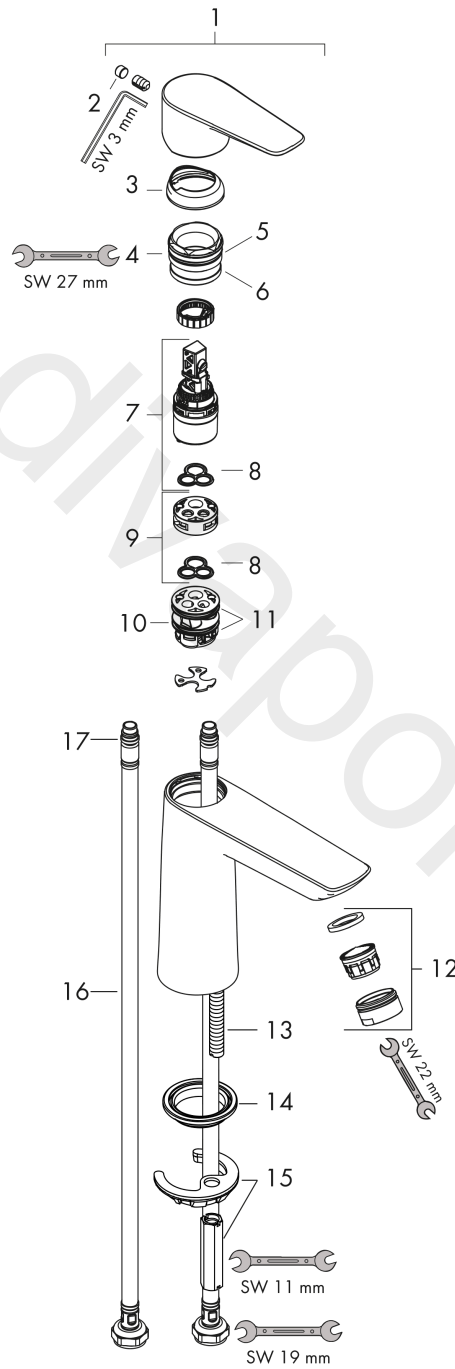

Talis E
Single lever basin mixer 110 CoolStart without waste set
 Finish: **Chrome** Article Number: **71714000**

Description

product features

- ComfortZone 110
- projection: 112 mm
- spout height: 104 mm
- handle variant: lever handle
- spray type: normal spray
- maximum flow rate at 3 bar: 5 l/min
- ceramic cartridge
- temperature limitation adjustable
- suitable for continuous flow water heaters
- connection type: G 3/8 connections
- connection dimension: DN15
- cold water in basic handle position
- EU taxonomy: max. 6 l/min - Substantial Contribution (SC) possible
- WRAS 2201041
- WRAS 2201041 - Approval letter

Article Details

Price excl. VAT 155,83 £

Technology

Design awards

Certificates / Sustainability

Product image

Scale drawing

Talis E
Single lever basin mixer 110 CoolStart without waste set
 Finish: **Chrome** Article Number: **71714000**

Flowchart

Talis E
Single lever basin mixer 110 CoolStart without waste set
 Finish: **Chrome** Article Number: **71714000**

Exploded Drawing

Year of production: >05/17

Talis E**Single lever basin mixer 110 CoolStart without waste set**Finish: **Chrome** Article Number: **71714000****Spare part list**

Year of production: >05/17

Pos.	Description	Article Number	Price	PU
1	handle	92688000	£ 51,00	1
2	screw cover	95704000	£ 3,30	1
3	flange	92625000	£ 35,00	1
4	nut	92689000	£ 25,00	1
5	O-ring 25x1,5	98146000	£ 3,30	1
6	O-ring 27x1,5	92527000	£ 13,30	1
7	cartridge, assy	97685000	£ 64,00	1
8	seal	98865000	£ 35,00	1
9	adapter for cartridge	92628000	£ 20,50	1
10	adapter for cartridge	95975000	£ 9,00	1
11	O-ring 23x2	98398000	£ 3,30	1
12	aerator M24x1 (5 l/min)	13185000	£ 22,30	1
13	screw M8 x 68	97736000	£ 6,10	1
14	seal	97608000	£ 6,10	1
15	fixing set	96016000	£ 35,00	1
16	connection hose 450 mm M8x0,75 G3/8	97206000	£ 35,00	1
17	O-ring 6,6x1,6	93019000	£ 3,30	1