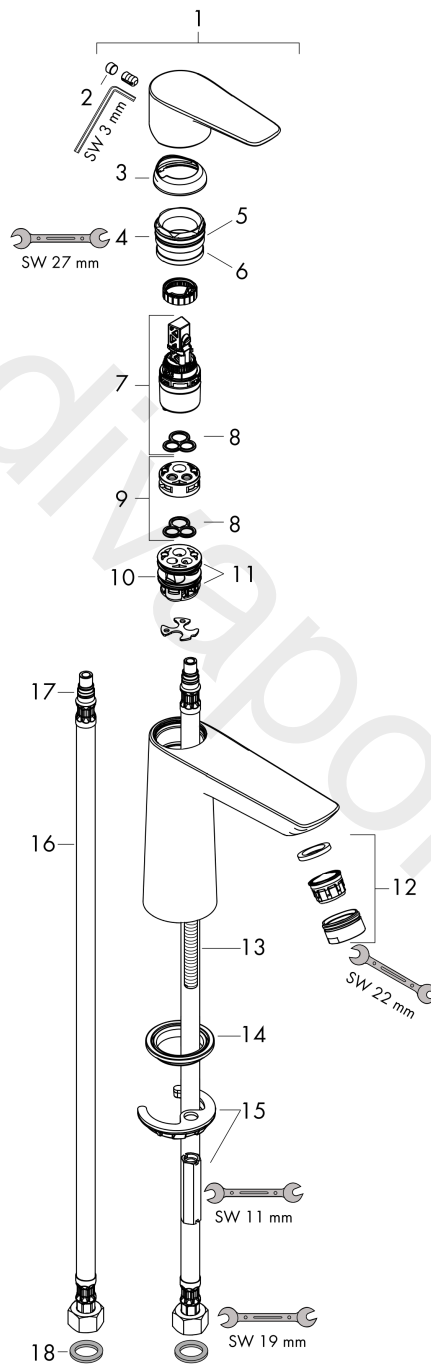

**Talis E**  
**Single lever basin mixer 110 CoolStart without waste set**  
 Surfaces: Article Number: **71714000**

**Exploded Drawing**

Year of production: **10/15 - 04/17**

**Talis E**  
**Single lever basin mixer 110 CoolStart without waste set**  
 Surfaces: Article Number: **71714000**

### Spare part list

Year of production: **10/15 - 04/17**

Pos.	Description	Article Number	Price	PU
1	handle	92688000	£ 51,00	1
2	screw cover	95704000	£ 3,30	1
3	flange	92625000	£ 35,00	1
4	nut	92689000	£ 25,00	1
5	O-ring 25x1,5	98146000	£ 3,30	1
6	O-ring 27x1,5	92527000	£ 13,30	1
7	cartridge, assy	97685000	£ 64,00	1
8	seal	98865000	£ 35,00	1
9	adapter for cartridge	92628000	£ 20,50	1
10	adapter for cartridge	95975000	£ 9,00	1
11	O-ring 23x2	98398000	£ 3,30	1
12	aerator M24x1 (5 l/min)	13185000	£ 22,30	1
13	screw M8 x 68	97736000	£ 6,10	1
14	seal	97608000	£ 6,10	1
15	fixing set	96016000	£ 35,00	1
16	connection hose 450 mm M8x0,75 G3/8	97206000	£ 35,00	1
17	O-ring 7x1,5	98422000	£ 3,30	1
18	sealing set	95581000	£ 6,10	1