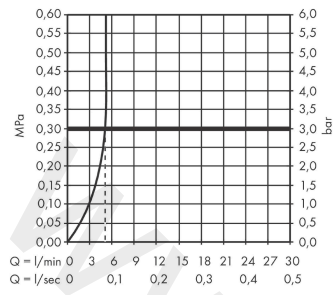

Talis E

Single lever basin mixer 110 CoolStart with pop-up waste set

Finish: Polished Gold Optic Article Number: 71713990

Description

product features

- consists of: single lever basin mixer, waste set
- ComfortZone 110
- projection: 112 mm
- spout height: 104 mm
- handle variant: lever handle
- spray type: normal spray
- maximum flow rate at 3 bar: 5 l/min
- ceramic cartridge
- temperature limitation adjustable
- suitable for continuous flow water heaters
- pop-up waste set G 1¼
- material waste set: metal
- connection type: G ¾ connections
- connection dimension: DN15
- cold water in basic handle position
- EU taxonomy: max. 6 l/min - Substantial Contribution (SC) possible
- WRAS 2201041
- WRAS 2201041 - Approval letter

Article Details

Price excl. VAT

243,80 £

Technology

Design awards

Product image

Scale drawing

Talis E
Single lever basin mixer 110 CoolStart with pop-up waste set
 Finish: **Polished Gold Optic** Article Number: **71713990**

Flowchart

www.divapor.com

Talis E
Single lever basin mixer 110 CoolStart with pop-up waste set
 Finish: **Polished Gold Optic** Article Number: **71713990**

Exploded Drawing

Year of production: >07/19

Talis E**Single lever basin mixer 110 CoolStart with pop-up waste set**Finish: **Polished Gold Optic** Article Number: **71713990****Spare part list**