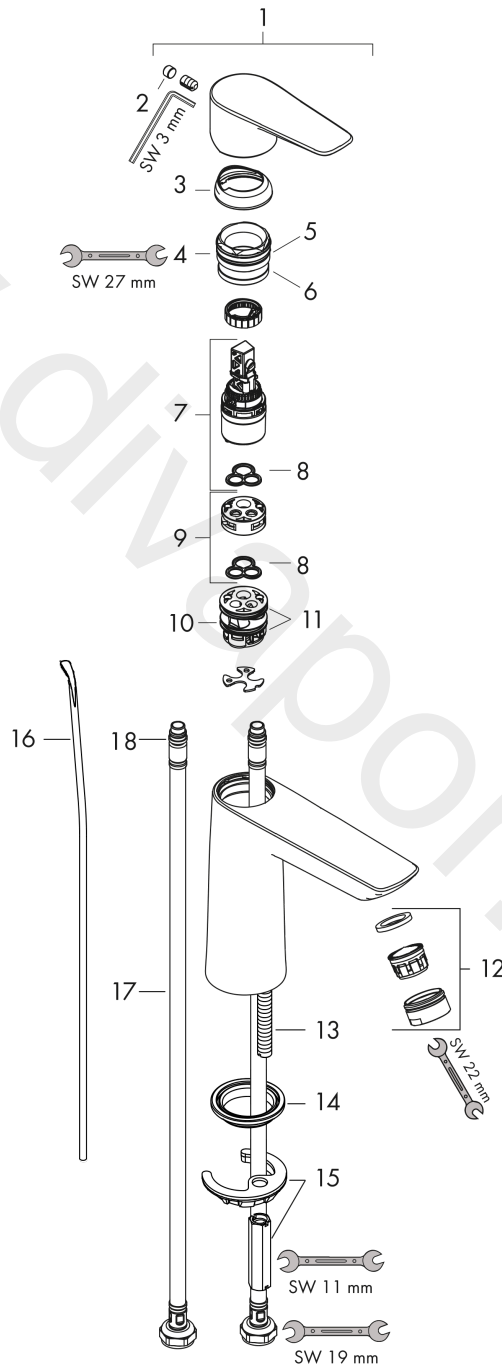

Talis E

Single lever basin mixer 110 CoolStart with pop-up waste set

Finish: Polished Gold Optic Article Number: 71713990

Description

product features

- consists of: single lever basin mixer, waste set
- ComfortZone 110
- projection: 112 mm
- spout height: 104 mm
- handle variant: lever handle
- spray type: normal spray
- maximum flow rate at 3 bar: 5 l/min
- ceramic cartridge
- temperature limitation adjustable
- suitable for continuous flow water heaters
- pop-up waste set G 1¼
- material waste set: metal
- connection type: G ¾ connections
- connection dimension: DN15
- cold water in basic handle position
- EU taxonomy: max. 6 l/min - Substantial Contribution (SC) possible
- WRAS 2201041
- WRAS 2201041 - Approval letter

Flowchart

www.divapor.com

Talis E
Single lever basin mixer 110 CoolStart with pop-up waste set
 Finish: **Polished Gold Optic** Article Number: **71713990**

Exploded Drawing

Year of production: >07/19

Talis E**Single lever basin mixer 110 CoolStart with pop-up waste set**Finish: **Polished Gold Optic** Article Number: **71713990****Spare part list**

Year of production: >07/19

Pos.	Description	Article Number	Price	PU
1	handle	92688990	£ 76,00	1
2	screw cover	95704000	£ 3,30	1
3	flange	92625990	£ 51,00	1
4	nut	92689000	£ 25,00	1
5	O-ring 25x1,5	98146000	£ 3,30	1
6	O-ring 27x1,5	92527000	£ 13,30	1
7	cartridge, assy	97685000	£ 64,00	1
8	seal	98865000	£ 35,00	1
9	adapter for cartridge	92628000	£ 20,50	1
10	adapter for cartridge	95975000	£ 9,00	1
11	O-ring 23x2	98398000	£ 3,30	1
12	aerator M24x1 (5 l/min)	13185990	£ 51,00	1
13	screw M8 x 68	97736000	£ 6,10	1
14	seal	97608000	£ 6,10	1
15	fixing set	96016000	£ 35,00	1
16	pull rod	96657990	£ 19,80	1
17	connection hose 450 mm M8x0,75 G3/8	97206000	£ 35,00	1
18	O-ring 6,6x1,6	93019000	£ 3,30	1
a	pop up waste	94139990	£ 144,00	1