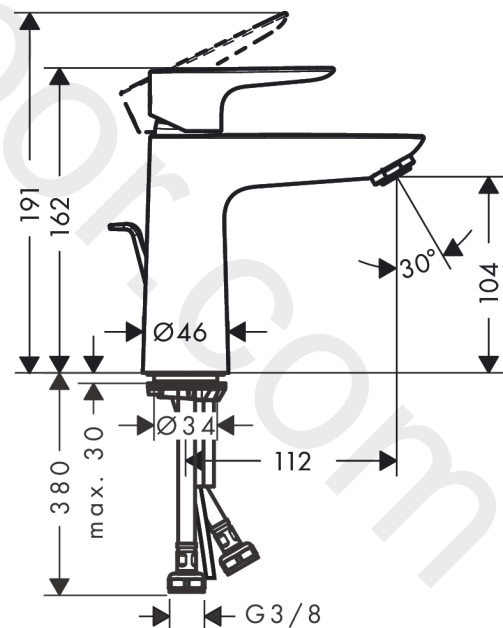

Scale drawing