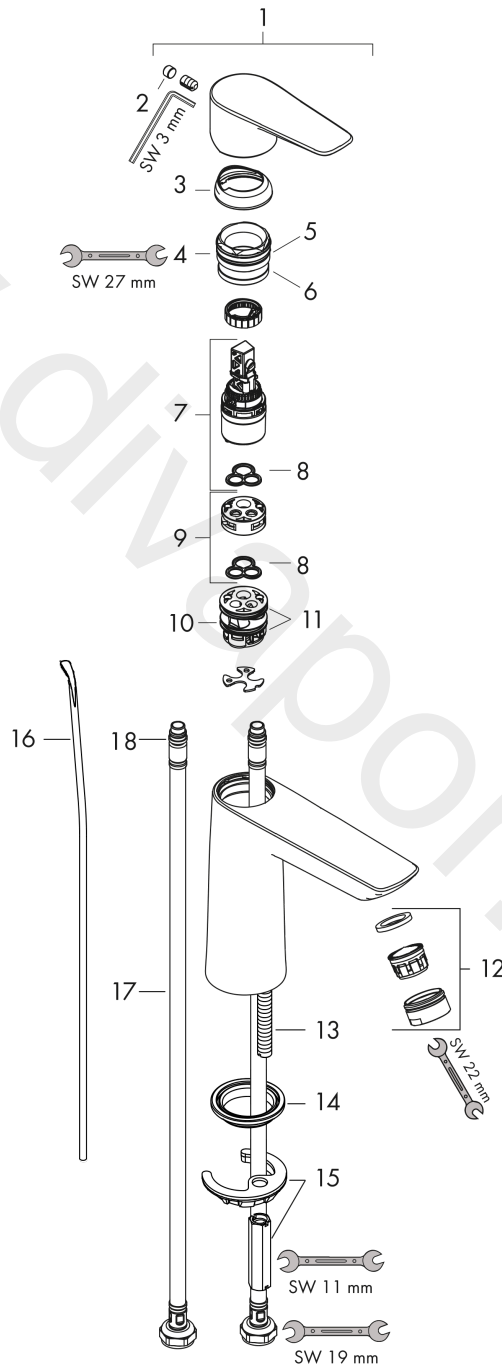

Talis E

Single lever basin mixer 110 CoolStart with pop-up waste set

Finish: **Matt White** Article Number: **71713700**

Description

product features

- consists of: single lever basin mixer, waste set
- ComfortZone 110
- projection: 112 mm
- spout height: 104 mm
- handle variant: lever handle
- spray type: normal spray
- maximum flow rate at 3 bar: 5 l/min
- ceramic cartridge
- temperature limitation adjustable
- suitable for continuous flow water heaters
- pop-up waste set G 1¼
- material waste set: metal
- connection type: G ¾ connections
- connection dimension: DN15
- cold water in basic handle position
- EU taxonomy: max. 6 l/min - Substantial Contribution (SC) possible
- WRAS 2201041
- WRAS 2201041 - Approval letter

Flowchart

www.divapor.com

Talis E
Single lever basin mixer 110 CoolStart with pop-up waste set
 Finish: **Matt White** Article Number: **71713700**

Exploded Drawing

Year of production: >11/19

Talis E**Single lever basin mixer 110 CoolStart with pop-up waste set**Finish: **Matt White** Article Number: **71713700****Spare part list**

Year of production: >11/19

Pos.	Description	Article Number	Price	PU
1	handle	92688700	£ 76,00	1
2	screw cover	95704000	£ 3,30	1
3	flange	92625700	£ 51,00	1
4	nut	92689000	£ 25,00	1
5	O-ring 25x1,5	98146000	£ 3,30	1
6	O-ring 27x1,5	92527000	£ 13,30	1
7	cartridge, assy	97685000	£ 64,00	1
8	seal	98865000	£ 35,00	1
9	adapter for cartridge	92628000	£ 20,50	1
10	adapter for cartridge	95975000	£ 9,00	1
11	O-ring 23x2	98398000	£ 3,30	1
12	aerator M24x1 (5 l/min)	13185700	£ 33,00	1
13	screw M8 x 68	97736000	£ 6,10	1
14	seal	97608000	£ 6,10	1
15	fixing set	96016000	£ 35,00	1
16	pull rod	96657700	£ 19,80	1
17	connection hose 450 mm M8x0,75 G3/8	97206000	£ 35,00	1
18	O-ring 6,6x1,6	93019000	£ 3,30	1
a	pop up waste	94139700	£ 163,00	1