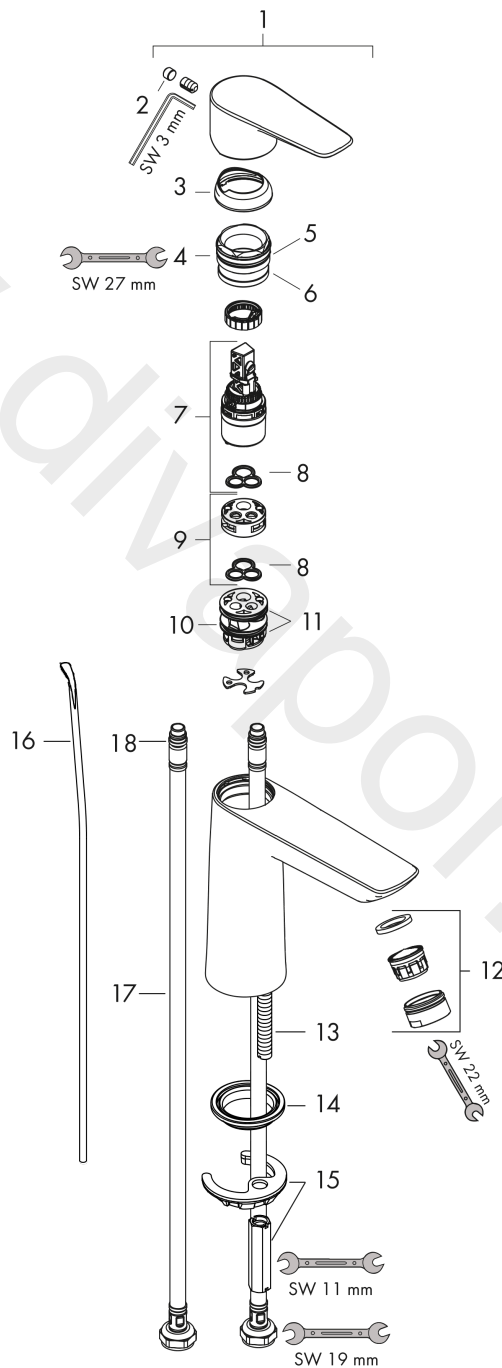

Talis E

Single lever basin mixer 110 CoolStart with pop-up waste set

Finish: **Matt Black** Article Number: **71713670**

Description

product features

- consists of: single lever basin mixer, waste set
- ComfortZone 110
- projection: 112 mm
- spout height: 104 mm
- handle variant: lever handle
- spray type: normal spray
- maximum flow rate at 3 bar: 5 l/min
- ceramic cartridge
- temperature limitation adjustable
- suitable for continuous flow water heaters
- pop-up waste set G 1¼
- material waste set: metal
- connection type: G ¾ connections
- connection dimension: DN15
- cold water in basic handle position
- EU taxonomy: max. 6 l/min - Substantial Contribution (SC) possible
- WRAS 2201041
- WRAS 2201041 - Approval letter

Flowchart

Talis E
Single lever basin mixer 110 CoolStart with pop-up waste set
 Finish: **Matt Black** Article Number: **71713670**

Exploded Drawing

Year of production: >08/19

Talis E**Single lever basin mixer 110 CoolStart with pop-up waste set**Finish: **Matt Black** Article Number: **71713670****Spare part list**

Year of production: >08/19

Pos.	Description	Article Number	Price	PU
1	handle	92688670	£ 76,00	1
2	screw cover	95704000	£ 3,30	1
3	flange	92625670	£ 51,00	1
4	nut	92689000	£ 25,00	1
5	O-ring 25x1,5	98146000	£ 3,30	1
6	O-ring 27x1,5	92527000	£ 13,30	1
7	cartridge, assy	97685000	£ 64,00	1
8	seal	98865000	£ 35,00	1
9	adapter for cartridge	92628000	£ 20,50	1
10	adapter for cartridge	95975000	£ 9,00	1
11	O-ring 23x2	98398000	£ 3,30	1
12	aerator M24x1 (5 l/min)	13185670	£ 33,00	1
13	screw M8 x 68	97736000	£ 6,10	1
14	seal	97608000	£ 6,10	1
15	fixing set	96016000	£ 35,00	1
16	pull rod	96657670	£ 19,80	1
17	connection hose 450 mm M8x0,75 G3/8	97206000	£ 35,00	1
18	O-ring 6,6x1,6	93019000	£ 3,30	1
a	pop up waste	94139670	£ 163,00	1