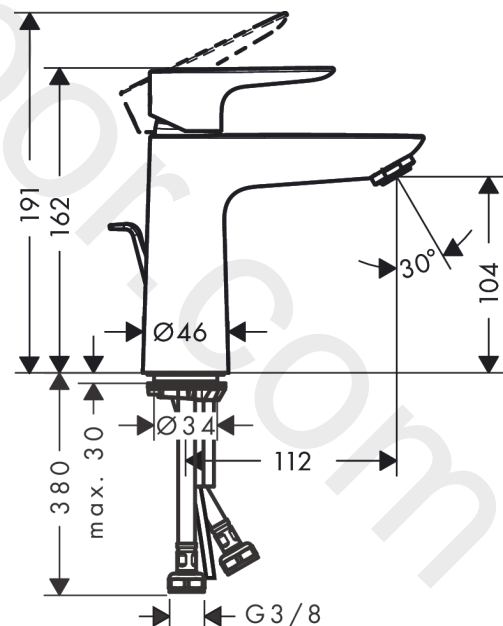

Scale drawing