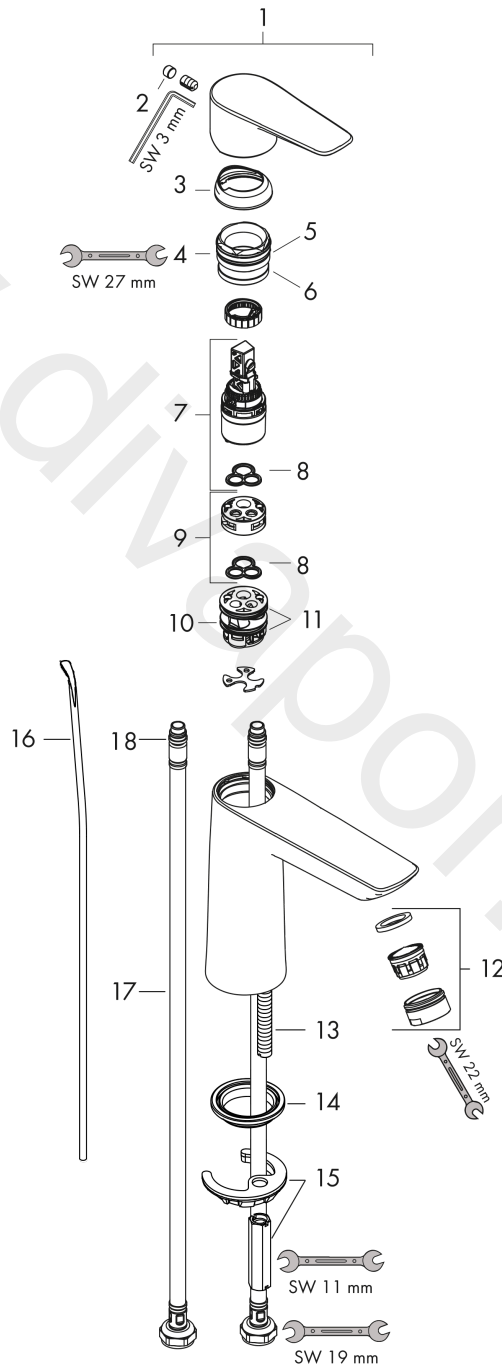

Talis E

Single lever basin mixer 110 CoolStart with pop-up waste set

Finish: **Brushed Black Chrome** Article Number: **71713340**

Description

product features

- consists of: single lever basin mixer, waste set
- ComfortZone 110
- projection: 112 mm
- spout height: 104 mm
- handle variant: lever handle
- spray type: normal spray
- maximum flow rate at 3 bar: 5 l/min
- ceramic cartridge
- temperature limitation adjustable
- suitable for continuous flow water heaters
- pop-up waste set G 1¼
- material waste set: metal
- connection type: G ¾ connections
- connection dimension: DN15
- cold water in basic handle position
- EU taxonomy: max. 6 l/min - Substantial Contribution (SC) possible
- WRAS 2201041
- WRAS 2201041 - Approval letter

Flowchart

Talis E
Single lever basin mixer 110 CoolStart with pop-up waste set
 Finish: **Brushed Black Chrome** Article Number: **71713340**

Exploded Drawing

Year of production: >04/20

Talis E**Single lever basin mixer 110 CoolStart with pop-up waste set**Finish: **Brushed Black Chrome** Article Number: **71713340****Spare part list**

Year of production: >04/20

Pos.	Description	Article Number	Price	PU
1	handle	92688340	£ 76,00	1
2	screw cover	95704000	£ 3,30	1
3	flange	92625340	£ 51,00	1
4	nut	92689000	£ 25,00	1
5	O-ring 25x1,5	98146000	£ 3,30	1
6	O-ring 27x1,5	92527000	£ 13,30	1
7	cartridge, assy	97685000	£ 64,00	1
8	seal	98865000	£ 35,00	1
9	adapter for cartridge	92628000	£ 20,50	1
10	adapter for cartridge	95975000	£ 9,00	1
11	O-ring 23x2	98398000	£ 3,30	1
12	aerator M24x1 (5 l/min)	13185340	£ 33,00	1
13	screw M8 x 68	97736000	£ 6,10	1
14	seal	97608000	£ 6,10	1
15	fixing set	96016000	£ 35,00	1
16	pull rod	96657340	£ 19,80	1
17	connection hose 450 mm M8x0,75 G3/8	97206000	£ 35,00	1
18	O-ring 6,6x1,6	93019000	£ 3,30	1
a	pop up waste	94139340	£ 163,00	1