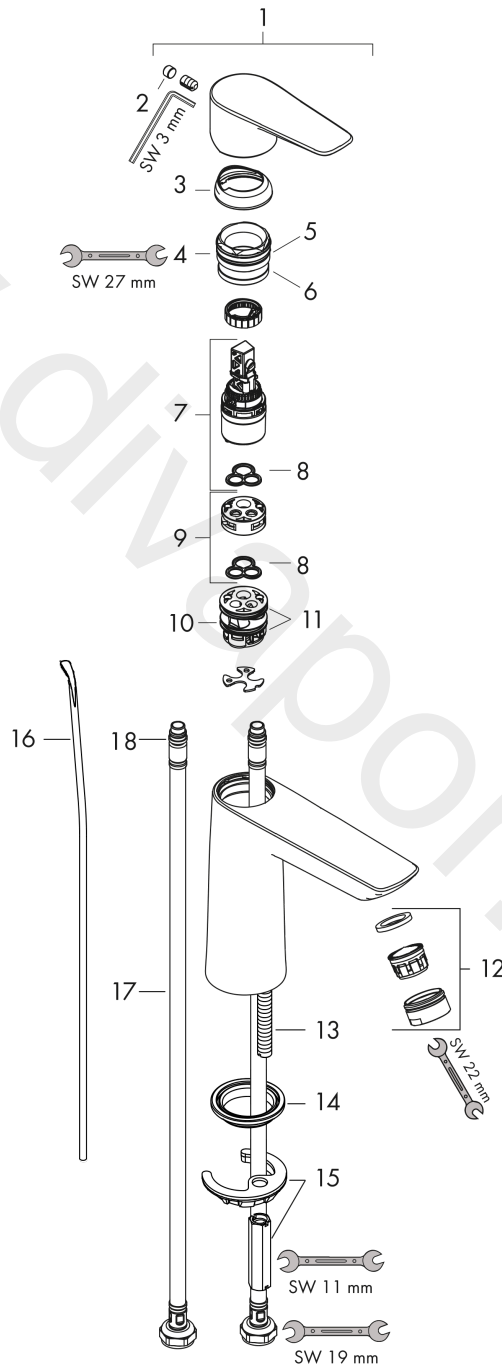

##### product features

- consists of: single lever basin mixer, waste set
- ComfortZone 110
- projection: 112 mm
- spout height: 104 mm
- handle variant: lever handle
- spray type: normal spray
- maximum flow rate at 3 bar: 5 l/min
- ceramic cartridge
- temperature limitation adjustable
- suitable for continuous flow water heaters
- pop-up waste set G 1¼
- material waste set: metal
- connection type: G ¾ connections
- connection dimension: DN15
- cold water in basic handle position
- EU taxonomy: max. 6 l/min - Substantial Contribution (SC) possible
- WRAS 2201041
- WRAS 2201041 - Approval letter

#### Scale drawing

**Talis E**  
**Single lever basin mixer 110 CoolStart with pop-up waste set**  
 Finish: **Brushed Bronze** Article Number: **71713140**

Flowchart

www.divapor.com

**Talis E**  
**Single lever basin mixer 110 CoolStart with pop-up waste set**  
 Finish: **Brushed Bronze** Article Number: **71713140**

**Exploded Drawing**

Year of production: >07/19

**Talis E****Single lever basin mixer 110 CoolStart with pop-up waste set**Finish: **Brushed Bronze** Article Number: **71713140****Spare part list**

Year of production: &gt;07/19

Pos.	Description	Article Number	Price	PU
1	handle	92688140	£ 76,00	1
2	screw cover	95704000	£ 3,30	1
3	flange	92625140	£ 51,00	1
4	nut	92689000	£ 25,00	1
5	O-ring 25x1,5	98146000	£ 3,30	1
6	O-ring 27x1,5	92527000	£ 13,30	1
7	cartridge, assy	97685000	£ 64,00	1
8	seal	98865000	£ 35,00	1
9	adapter for cartridge	92628000	£ 20,50	1
10	adapter for cartridge	95975000	£ 9,00	1
11	O-ring 23x2	98398000	£ 3,30	1
12	aerator M24x1 (5 l/min)	13185140	£ 33,48	1
13	screw M8 x 68	97736000	£ 6,10	1
14	seal	97608000	£ 6,10	1
15	fixing set	96016000	£ 35,00	1
16	pull rod	96657140	£ 19,80	1
17	connection hose 450 mm M8x0,75 G3/8	97206000	£ 35,00	1
18	O-ring 6,6x1,6	93019000	£ 3,30	1
a	pop up waste	94139140	£ 163,00	1