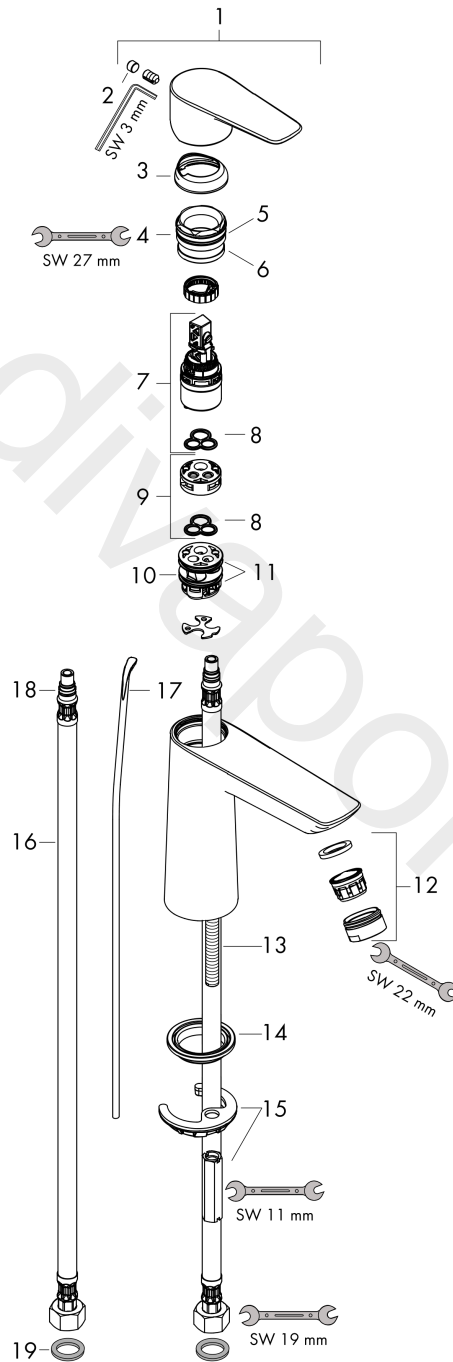

Talis E
Single lever basin mixer 110 CoolStart with pop-up waste set
 Surfaces: Article Number: **71713000**

Exploded Drawing

Year of production: **10/15 - 04/17**

Talis E**Single lever basin mixer 110 CoolStart with pop-up waste set**Surfaces: Article Number: **71713000****Spare part list**Year of production: **10/15 - 04/17**

Pos.	Description	Article Number	Price	PU
1	handle	92688000	£ 51,00	1
2	screw cover	95704000	£ 3,30	1
3	flange	92625000	£ 35,00	1
4	nut	92689000	£ 25,00	1
5	O-ring 25x1,5	98146000	£ 3,30	1
6	O-ring 27x1,5	92527000	£ 13,30	1
7	cartridge, assy	97685000	£ 64,00	1
8	seal	98865000	£ 35,00	1
9	adapter for cartridge	92628000	£ 20,50	1
10	adapter for cartridge	95975000	£ 9,00	1
11	O-ring 23x2	98398000	£ 3,30	1
12	aerator M24x1 (5 l/min)	13185000	£ 22,30	1
13	screw M8 x 68	97736000	£ 6,10	1
14	seal	97608000	£ 6,10	1
15	fixing set	96016000	£ 35,00	1
16	connection hose 450 mm M8x0,75 G3/8	97206000	£ 35,00	1
17	pull rod	96657000	£ 13,30	1
18	O-ring 7x1,5	98422000	£ 3,30	1
19	sealing set	95581000	£ 6,10	1
a	pop up waste	94139000	£ 96,00	1