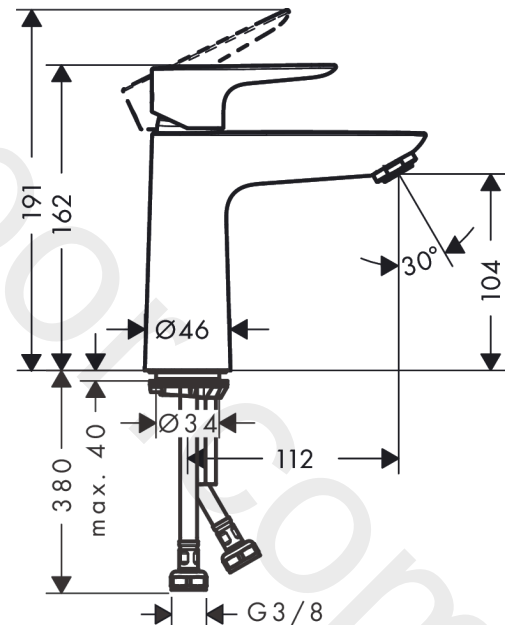

Scale drawing