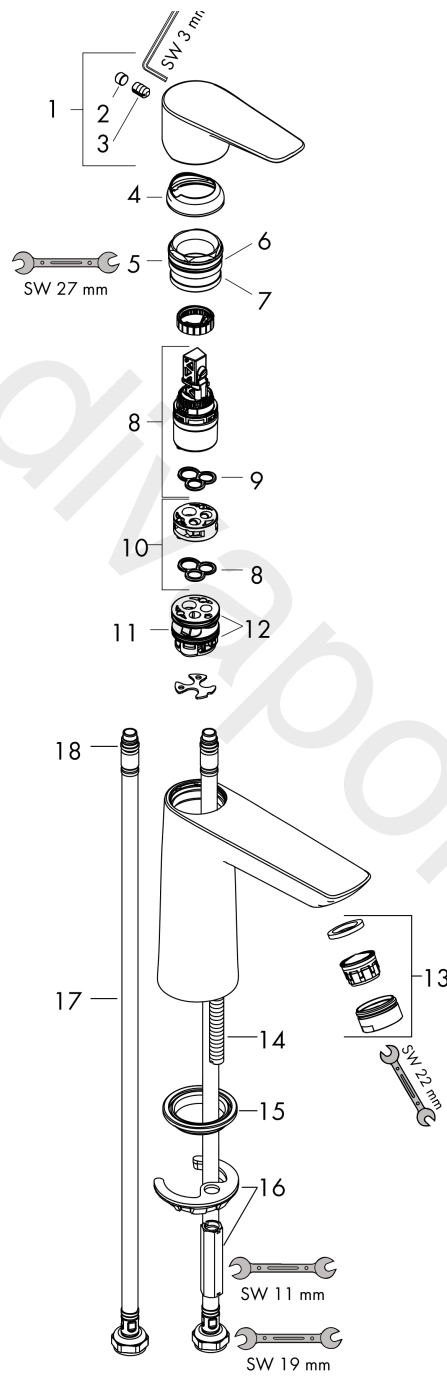

Talis E

Single lever basin mixer 110 without waste set

Finish: **Polished Gold Optic** Article Number: **71712990**

Description

product features

- ComfortZone 110
- projection: 112 mm
- spout height: 104 mm
- handle variant: lever handle
- spray type: normal spray
- maximum flow rate at 3 bar: 5 l/min
- ceramic cartridge
- temperature limitation adjustable
- suitable for continuous flow water heaters
- connection type: G 3/8 connections
- connection dimension: DN15
- EU taxonomy: max. 6 l/min - Substantial Contribution (SC) possible
- WRAS 2201041
- WRAS 2201041 - Approval letter

Single lever basin mixer 110 without waste set

Finish: **Polished Gold Optic** Article Number: **71712990**

Flowchart

www.divapor.com

Talis E
Single lever basin mixer 110 without waste set
 Finish: **Polished Gold Optic** Article Number: **71712990**

Exploded Drawing

Year of production: >06/20

Talis E**Single lever basin mixer 110 without waste set**Finish: **Polished Gold Optic** Article Number: **71712990****Spare part list**

Year of production: >06/20

Pos.	Description	Article Number	Price	PU
1	handle	92687990	£ 76,00	1
2	hollow set screw M6x10 DIN 916	96029000	£ 3,30	1
3	screw cover	95704000	£ 3,30	1
4	flange	92625990	£ 51,00	1
5	nut	92689000	£ 25,00	1
6	O-ring 25x1,5	98146000	£ 3,30	1
7	O-ring 27x1,5	92527000	£ 13,30	1
8	cartridge, assy	97685000	£ 64,00	1
9	seal	98865000	£ 35,00	1
10	adapter for cartridge	92628000	£ 20,50	1
11	adapter for cartridge	98866000	£ 35,00	1
12	O-ring 23x2	98398000	£ 3,30	1
13	aerator M24x1 (5 l/min)	13185990	£ 51,00	1
14	screw M8 x 68	97736000	£ 6,10	1
15	seal	97608000	£ 6,10	1
16	fixing set	96016000	£ 35,00	1
17	connection hose 450 mm M8x0,75 G3/8	97206000	£ 35,00	1
18	O-ring 6,6x1,6	93019000	£ 3,30	1