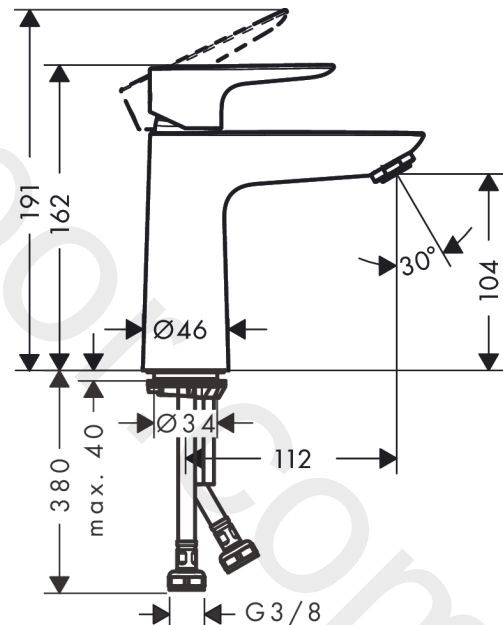

Talis E

Single lever basin mixer 110 without waste set

Finish: **Matt White** Article Number: **71712700**

Description

product features

- ComfortZone 110
- projection: 112 mm
- spout height: 104 mm
- handle variant: lever handle
- spray type: normal spray
- maximum flow rate at 3 bar: 5 l/min
- ceramic cartridge
- temperature limitation adjustable
- suitable for continuous flow water heaters
- connection type: G 3/8 connections
- connection dimension: DN15
- EU taxonomy: max. 6 l/min - Substantial Contribution (SC) possible
- WRAS 2201041
- WRAS 2201041 - Approval letter

Article Details

Price excl. VAT

218,20 £

Technology

Design awards

Product image

Scale drawing

Talis E
Single lever basin mixer 110 without waste set
 Finish: **Matt White** Article Number: **71712700**

Flowchart

www.divapor.com

Talis E**Single lever basin mixer 110 without waste set**Finish: **Matt White** Article Number: **71712700****Spare part list**

Year of production: >06/20

Pos.	Description	Article Number	Price	PU
1	handle	92687700	£ 76,00	1
2	screw cover	95704000	£ 3,30	1
3	hollow set screw M6x10 DIN 916	96029000	£ 3,30	1
4	flange	92625700	£ 51,00	1
5	nut	92689000	£ 25,00	1
6	O-ring 25x1,5	98146000	£ 3,30	1
7	O-ring 27x1,5	92527000	£ 13,30	1
8	cartridge, assy	97685000	£ 64,00	1
9	seal	98865000	£ 35,00	1
10	adapter for cartridge	92628000	£ 20,50	1
11	adapter for cartridge	98866000	£ 35,00	1
12	O-ring 23x2	98398000	£ 3,30	1
13	aerator M24x1 (5 l/min)	13185700	£ 33,00	1
14	screw M8 x 68	97736000	£ 6,10	1
15	seal	97608000	£ 6,10	1
16	fixing set	96016000	£ 35,00	1
17	connection hose 450 mm M8x0,75 G3/8	97206000	£ 35,00	1
18	O-ring 7x1,5	98422000	£ 3,30	1