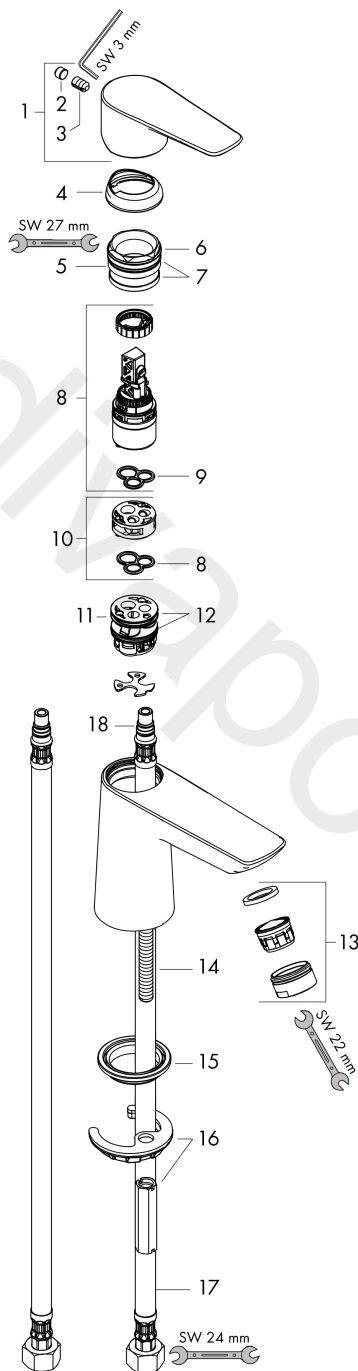

Talis E

Single lever basin mixer 110 without waste set

Finish: **Matt Black** Article Number: **71712673**

Description

product features

- ComfortZone 110
- projection: 108 mm
- spout height: 104 mm
- handle variant: lever handle
- maximum flow rate at 3 bar: 5 l/min
- ceramic cartridge
- temperature limitation adjustable
- suitable for continuous flow water heaters
- connection type: G 1/2 connections
- connection dimension: DN15

Technology

Product image

Scale drawing

Flowchart

Talis E
Single lever basin mixer 110 without waste set
 Finish: **Matt Black** Article Number: **71712673**

Exploded Drawing

Year of production: >10/19

Talis E
Single lever basin mixer 110 without waste set
 Finish: **Matt Black** Article Number: **71712673**

Spare part list

Year of production: >10/19

Pos.	Description	Article Number	Price	PU
1	handle	92687670	£ 76,00	1
2	screw cover	95704000	£ 3,30	1
3	hollow set screw M6x10 DIN 916	96029000	£ 3,30	1
4	flange	92625670	£ 51,00	1
5	nut	92689000	£ 25,00	1
6	O-ring 27x1,5	92527000	£ 13,30	1
7	O-ring 25x1,5	98146000	£ 3,30	1
8	cartridge, assy	97685000	£ 64,00	1
9	seal	98865000	£ 35,00	1
10	adapter for cartridge	92628000	£ 20,50	1
11	adapter for cartridge	98866000	£ 35,00	1
12	O-ring 23x2	98398000	£ 3,30	1
13	aerator M24x1 (5 l/min)	13185670	£ 33,00	1
14	screw M8 x 68	97736000	£ 6,10	1
15	seal Ø 42	98722000	£ 6,10	1
16	fixing set	96016000	£ 35,00	1
17	connection hose 450 mm M8x0,75 G½	97443000	£ 20,50	1
18	O-ring 7x1,5	98422000	£ 3,30	1