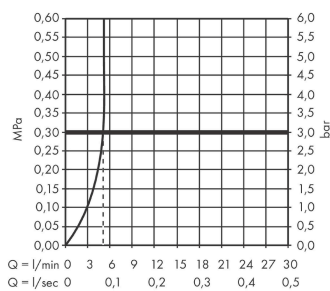

Talis E

Single lever basin mixer 110 without waste set

Finish: **Matt Black** Article Number: **71712673**

Description

product features

- ComfortZone 110
- projection: 108 mm
- spout height: 104 mm
- handle variant: lever handle
- maximum flow rate at 3 bar: 5 l/min
- ceramic cartridge
- temperature limitation adjustable
- suitable for continuous flow water heaters
- connection type: G 1/2 connections
- connection dimension: DN15

Technology

Product image

Scale drawing

Flowchart

Talis E
Single lever basin mixer 110 without waste set
 Finish: **Matt Black** Article Number: **71712673**

Exploded Drawing

Year of production: >10/19

Talis E
Single lever basin mixer 110 without waste set
 Finish: **Matt Black** Article Number: **71712673**

Spare part list

Year of production: >10/19

Pos.	Description	Article Number	Price	PU
1	handle	92687670	£ 76,00	1
2	screw cover	95704000	£ 3,30	1
3	hollow set screw M6x10 DIN 916	96029000	£ 3,30	1
4	flange	92625670	£ 51,00	1
5	nut	92689000	£ 25,00	1
6	O-ring 27x1,5	92527000	£ 13,30	1
7	O-ring 25x1,5	98146000	£ 3,30	1
8	cartridge, assy	97685000	£ 64,00	1
9	seal	98865000	£ 35,00	1
10	adapter for cartridge	92628000	£ 20,50	1
11	adapter for cartridge	98866000	£ 35,00	1
12	O-ring 23x2	98398000	£ 3,30	1
13	aerator M24x1 (5 l/min)	13185670	£ 33,00	1
14	screw M8 x 68	97736000	£ 6,10	1
15	seal Ø 42	98722000	£ 6,10	1
16	fixing set	96016000	£ 35,00	1
17	connection hose 450 mm M8x0,75 G½	97443000	£ 20,50	1
18	O-ring 7x1,5	98422000	£ 3,30	1