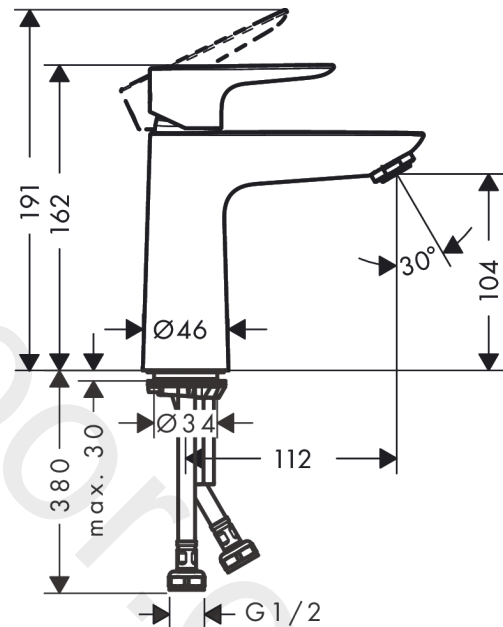

Talis E

Single lever basin mixer 110 without waste set

Finish: **Matt Black** Article Number: **71712673**

Description

product features

- ComfortZone 110
- projection: 108 mm
- spout height: 104 mm
- handle variant: lever handle
- maximum flow rate at 3 bar: 5 l/min
- ceramic cartridge
- temperature limitation adjustable
- suitable for continuous flow water heaters
- connection type: G 1/2 connections
- connection dimension: DN15

Technology

Product image

Scale drawing

Flowchart

Talis E
Single lever basin mixer 110 without waste set
 Finish: **Matt Black** Article Number: **71712673**

Exploded Drawing

Year of production: >10/19

Talis E
Single lever basin mixer 110 without waste set
 Finish: **Matt Black** Article Number: **71712673**

Spare part list

Year of production: >10/19

Pos.	Description	Article Number	Price	PU
1	handle	92687670	£ 76,00	1
2	screw cover	95704000	£ 3,30	1
3	hollow set screw M6x10 DIN 916	96029000	£ 3,30	1
4	flange	92625670	£ 51,00	1
5	nut	92689000	£ 25,00	1
6	O-ring 27x1,5	92527000	£ 13,30	1
7	O-ring 25x1,5	98146000	£ 3,30	1
8	cartridge, assy	97685000	£ 64,00	1
9	seal	98865000	£ 35,00	1
10	adapter for cartridge	92628000	£ 20,50	1
11	adapter for cartridge	98866000	£ 35,00	1
12	O-ring 23x2	98398000	£ 3,30	1
13	aerator M24x1 (5 l/min)	13185670	£ 33,00	1
14	screw M8 x 68	97736000	£ 6,10	1
15	seal Ø 42	98722000	£ 6,10	1
16	fixing set	96016000	£ 35,00	1
17	connection hose 450 mm M8x0,75 G½	97443000	£ 20,50	1
18	O-ring 7x1,5	98422000	£ 3,30	1