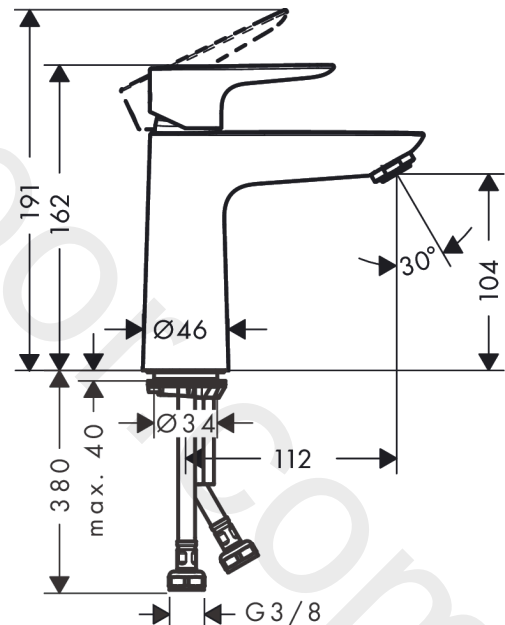

Talis E
Single lever basin mixer 110 without waste set
 Finish: **Matt Black** Article Number: **71712670**

Description

product features

- ComfortZone 110
- projection: 112 mm
- spout height: 104 mm
- handle variant: lever handle
- spray type: normal spray
- maximum flow rate at 3 bar: 5 l/min
- ceramic cartridge
- temperature limitation adjustable
- suitable for continuous flow water heaters
- connection type: G 3/8 connections
- connection dimension: DN15
- EU taxonomy: max. 6 l/min - Substantial Contribution (SC) possible
- WRAS 2201041
- WRAS 2201041 - Approval letter

Article Details

Price excl. VAT 218,20 £

Technology

Design awards

Product image

Scale drawing

Talis E
Single lever basin mixer 110 without waste set
 Finish: **Matt Black** Article Number: **71712670**

Flowchart

Talis E
Single lever basin mixer 110 without waste set
 Finish: **Matt Black** Article Number: **71712670**

Spare part list

Year of production: >06/20

Pos.	Description	Article Number	Price	PU
1	handle	92687670	£ 76,00	1
2	hollow set screw M6x10 DIN 916	96029000	£ 3,30	1
3	screw cover	95704000	£ 3,30	1
4	flange	92625670	£ 51,00	1
5	nut	92689000	£ 25,00	1
6	O-ring 25x1,5	98146000	£ 3,30	1
7	O-ring 27x1,5	92527000	£ 13,30	1
8	cartridge, assy	97685000	£ 64,00	1
9	seal	98865000	£ 35,00	1
10	adapter for cartridge	92628000	£ 20,50	1
11	adapter for cartridge	98866000	£ 35,00	1
12	O-ring 23x2	98398000	£ 3,30	1
13	aerator M24x1 (5 l/min)	13185670	£ 33,00	1
14	screw M8 x 68	97736000	£ 6,10	1
15	seal	97608000	£ 6,10	1
16	fixing set	96016000	£ 35,00	1
17	connection hose 450 mm M8x0,75 G3/8	97206000	£ 35,00	1
18	O-ring 6,6x1,6	93019000	£ 3,30	1