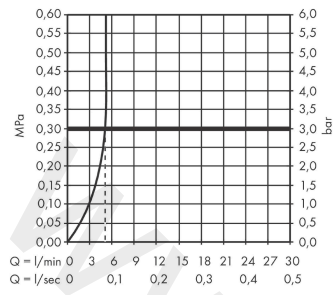

Talis E
Single lever basin mixer 110 without waste set
 Finish: **Matt Black** Article Number: **71712670**

Description

product features

- ComfortZone 110
- projection: 112 mm
- spout height: 104 mm
- handle variant: lever handle
- spray type: normal spray
- maximum flow rate at 3 bar: 5 l/min
- ceramic cartridge
- temperature limitation adjustable
- suitable for continuous flow water heaters
- connection type: G 3/8 connections
- connection dimension: DN15
- EU taxonomy: max. 6 l/min - Substantial Contribution (SC) possible
- WRAS 2201041
- WRAS 2201041 - Approval letter

Article Details

Price excl. VAT 218,20 £

Technology

Design awards

Product image

Scale drawing

Talis E
Single lever basin mixer 110 without waste set
 Finish: **Matt Black** Article Number: **71712670**

Flowchart

Talis E
Single lever basin mixer 110 without waste set
 Finish: **Matt Black** Article Number: **71712670**

Spare part list

Year of production: >06/20

Pos.	Description	Article Number	Price	PU
1	handle	92687670	£ 76,00	1
2	hollow set screw M6x10 DIN 916	96029000	£ 3,30	1
3	screw cover	95704000	£ 3,30	1
4	flange	92625670	£ 51,00	1
5	nut	92689000	£ 25,00	1
6	O-ring 25x1,5	98146000	£ 3,30	1
7	O-ring 27x1,5	92527000	£ 13,30	1
8	cartridge, assy	97685000	£ 64,00	1
9	seal	98865000	£ 35,00	1
10	adapter for cartridge	92628000	£ 20,50	1
11	adapter for cartridge	98866000	£ 35,00	1
12	O-ring 23x2	98398000	£ 3,30	1
13	aerator M24x1 (5 l/min)	13185670	£ 33,00	1
14	screw M8 x 68	97736000	£ 6,10	1
15	seal	97608000	£ 6,10	1
16	fixing set	96016000	£ 35,00	1
17	connection hose 450 mm M8x0,75 G3/8	97206000	£ 35,00	1
18	O-ring 6,6x1,6	93019000	£ 3,30	1