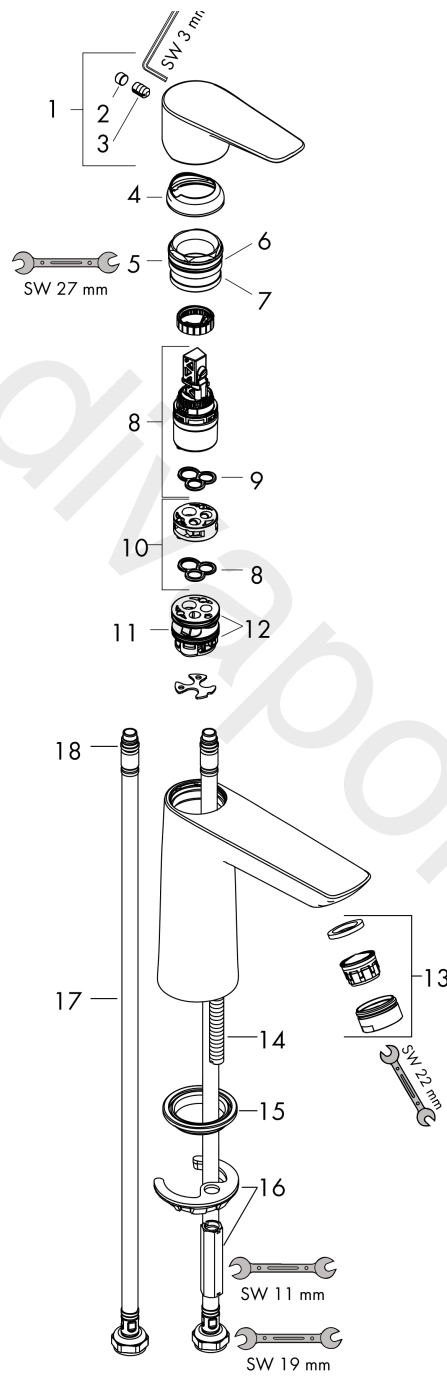

##### product features

- ComfortZone 110
- projection: 112 mm
- spout height: 104 mm
- handle variant: lever handle
- spray type: normal spray
- maximum flow rate at 3 bar: 5 l/min
- ceramic cartridge
- temperature limitation adjustable
- suitable for continuous flow water heaters
- connection type: G 3/8 connections
- connection dimension: DN15
- EU taxonomy: max. 6 l/min - Substantial Contribution (SC) possible
- WRAS 2201041
- WRAS 2201041 - Approval letter

#### Scale drawing

**Talis E**  
**Single lever basin mixer 110 without waste set**  
 Finish: **Brushed Black Chrome** Article Number: **71712340**

**Flowchart**

**Talis E**  
**Single lever basin mixer 110 without waste set**  
 Finish: **Brushed Black Chrome** Article Number: **71712340**

**Exploded Drawing**

Year of production: >06/20

**Talis E**

**Single lever basin mixer 110 without waste set**

Finish: **Brushed Black Chrome** Article Number: **71712340**

**Spare part list**

Year of production: >06/20

Pos.	Description	Article Number	Price	PU
1	handle	92687340	£ 76,00	1
2	hollow set screw M6x10 DIN 916	96029000	£ 3,30	1
3	screw cover	95704000	£ 3,30	1
4	flange	92625340	£ 51,00	1
5	nut	92689000	£ 25,00	1
6	O-ring 25x1,5	98146000	£ 3,30	1
7	O-ring 27x1,5	92527000	£ 13,30	1
8	cartridge, assy	97685000	£ 64,00	1
9	seal	98865000	£ 35,00	1
10	adapter for cartridge	92628000	£ 20,50	1
11	adapter for cartridge	98866000	£ 35,00	1
12	O-ring 23x2	98398000	£ 3,30	1
13	aerator M24x1 (5 l/min)	13185340	£ 33,00	1
14	screw M8 x 68	97736000	£ 6,10	1
15	seal	97608000	£ 6,10	1
16	fixing set	96016000	£ 35,00	1
17	connection hose 450 mm M8x0,75 G3/8	97206000	£ 35,00	1
18	O-ring 6,6x1,6	93019000	£ 3,30	1