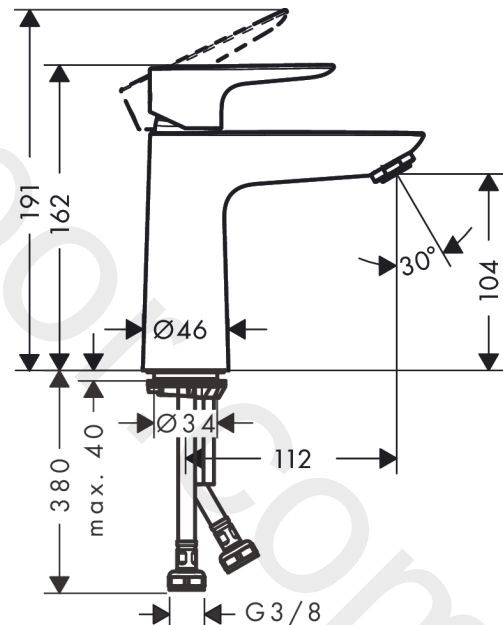

##### product features

- ComfortZone 110
- projection: 112 mm
- spout height: 104 mm
- handle variant: lever handle
- spray type: normal spray
- maximum flow rate at 3 bar: 5 l/min
- ceramic cartridge
- temperature limitation adjustable
- suitable for continuous flow water heaters
- connection type: G 3/8 connections
- connection dimension: DN15
- EU taxonomy: max. 6 l/min - Substantial Contribution (SC) possible
- WRAS 2201041
- WRAS 2201041 - Approval letter

#### Scale drawing

**Talis E**  
**Single lever basin mixer 110 without waste set**  
 Finish: **Brushed Black Chrome** Article Number: **71712340**

**Flowchart**

**Talis E**  
**Single lever basin mixer 110 without waste set**  
 Finish: **Brushed Black Chrome** Article Number: **71712340**

**Exploded Drawing**

Year of production: >06/20

**Talis E**

**Single lever basin mixer 110 without waste set**

Finish: **Brushed Black Chrome** Article Number: **71712340**

**Spare part list**

Year of production: >06/20

Pos.	Description	Article Number	Price	PU
1	handle	92687340	£ 76,00	1
2	hollow set screw M6x10 DIN 916	96029000	£ 3,30	1
3	screw cover	95704000	£ 3,30	1
4	flange	92625340	£ 51,00	1
5	nut	92689000	£ 25,00	1
6	O-ring 25x1,5	98146000	£ 3,30	1
7	O-ring 27x1,5	92527000	£ 13,30	1
8	cartridge, assy	97685000	£ 64,00	1
9	seal	98865000	£ 35,00	1
10	adapter for cartridge	92628000	£ 20,50	1
11	adapter for cartridge	98866000	£ 35,00	1
12	O-ring 23x2	98398000	£ 3,30	1
13	aerator M24x1 (5 l/min)	13185340	£ 33,00	1
14	screw M8 x 68	97736000	£ 6,10	1
15	seal	97608000	£ 6,10	1
16	fixing set	96016000	£ 35,00	1
17	connection hose 450 mm M8x0,75 G3/8	97206000	£ 35,00	1
18	O-ring 6,6x1,6	93019000	£ 3,30	1