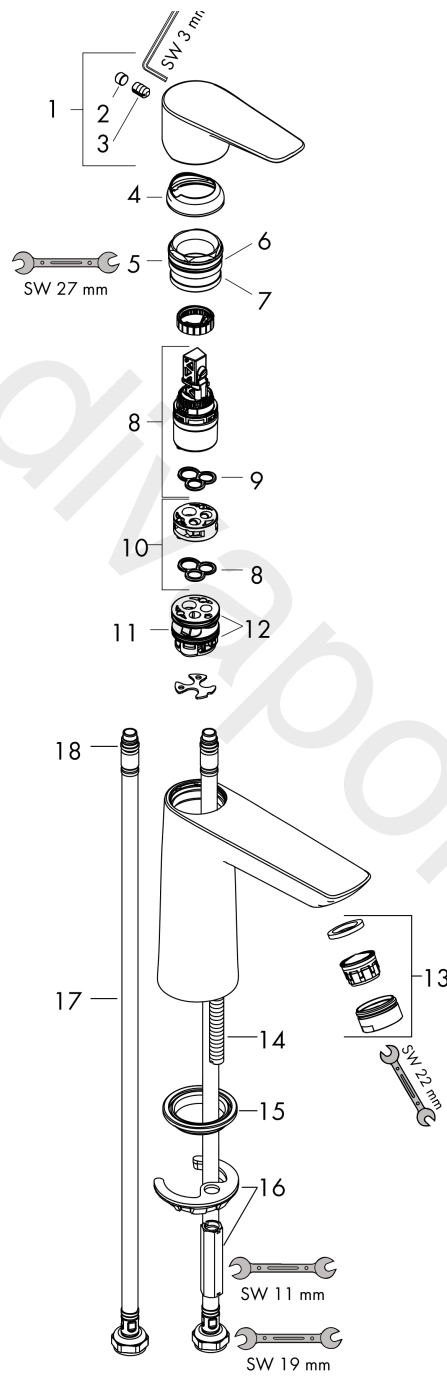

Talis E

Single lever basin mixer 110 without waste set

Finish: **Brushed Bronze** Article Number: **71712140**

Description

product features

- ComfortZone 110
- projection: 112 mm
- spout height: 104 mm
- handle variant: lever handle
- spray type: normal spray
- maximum flow rate at 3 bar: 5 l/min
- ceramic cartridge
- temperature limitation adjustable
- suitable for continuous flow water heaters
- connection type: G 3/8 connections
- connection dimension: DN15
- EU taxonomy: max. 6 l/min - Substantial Contribution (SC) possible
- WRAS 2201041
- WRAS 2201041 - Approval letter

Article Details

Price excl. VAT

233,70 £

Technology

Design awards

Product image

Scale drawing

Talis E
Single lever basin mixer 110 without waste set
 Finish: **Brushed Bronze** Article Number: **71712140**

Flowchart

www.divapor.com

Talis E
Single lever basin mixer 110 without waste set
 Finish: **Brushed Bronze** Article Number: **71712140**

Exploded Drawing

Year of production: >06/20

Talis E**Single lever basin mixer 110 without waste set**Finish: **Brushed Bronze** Article Number: **71712140****Spare part list**

Year of production: >06/20

Pos.	Description	Article Number	Price	PU
1	handle	92687140	£ 76,00	1
2	hollow set screw M6x10 DIN 916	96029000	£ 3,30	1
3	screw cover	95704000	£ 3,30	1
4	flange	92625140	£ 51,00	1
5	nut	92689000	£ 25,00	1
6	O-ring 25x1,5	98146000	£ 3,30	1
7	O-ring 27x1,5	92527000	£ 13,30	1
8	cartridge, assy	97685000	£ 64,00	1
9	seal	98865000	£ 35,00	1
10	adapter for cartridge	92628000	£ 20,50	1
11	adapter for cartridge	98866000	£ 35,00	1
12	O-ring 23x2	98398000	£ 3,30	1
13	aerator M24x1 (5 l/min)	13185140	£ 33,48	1
14	screw M8 x 68	97736000	£ 6,10	1
15	seal	97608000	£ 6,10	1
16	fixing set	96016000	£ 35,00	1
17	connection hose 450 mm M8x0,75 G3/8	97206000	£ 35,00	1
18	O-ring 6,6x1,6	93019000	£ 3,30	1