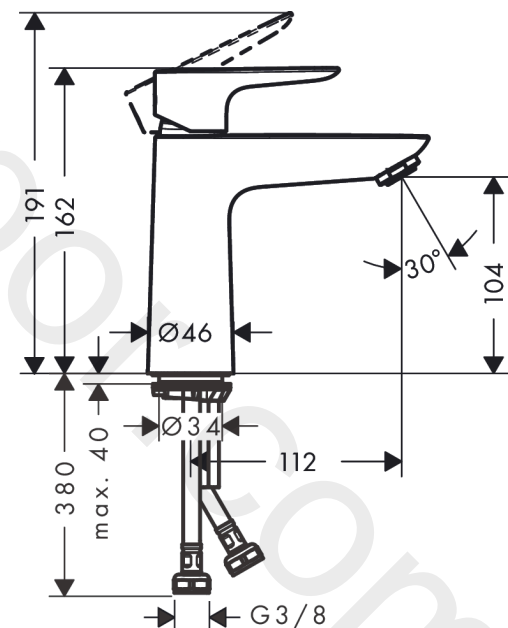

Talis E

Single lever basin mixer 110 without waste set

Finish: **Brushed Bronze** Article Number: **71712140**

Description

product features

- ComfortZone 110
- projection: 112 mm
- spout height: 104 mm
- handle variant: lever handle
- spray type: normal spray
- maximum flow rate at 3 bar: 5 l/min
- ceramic cartridge
- temperature limitation adjustable
- suitable for continuous flow water heaters
- connection type: G 3/8 connections
- connection dimension: DN15
- EU taxonomy: max. 6 l/min - Substantial Contribution (SC) possible
- WRAS 2201041
- WRAS 2201041 - Approval letter

Article Details

Price excl. VAT

233,70 £

Technology

Design awards

Product image

Scale drawing

Talis E
Single lever basin mixer 110 without waste set
 Finish: **Brushed Bronze** Article Number: **71712140**

Flowchart

www.divapor.com

Talis E
Single lever basin mixer 110 without waste set
 Finish: **Brushed Bronze** Article Number: **71712140**

Exploded Drawing

Year of production: >06/20

Talis E**Single lever basin mixer 110 without waste set**Finish: **Brushed Bronze** Article Number: **71712140****Spare part list**

Year of production: >06/20

Pos.	Description	Article Number	Price	PU
1	handle	92687140	£ 76,00	1
2	hollow set screw M6x10 DIN 916	96029000	£ 3,30	1
3	screw cover	95704000	£ 3,30	1
4	flange	92625140	£ 51,00	1
5	nut	92689000	£ 25,00	1
6	O-ring 25x1,5	98146000	£ 3,30	1
7	O-ring 27x1,5	92527000	£ 13,30	1
8	cartridge, assy	97685000	£ 64,00	1
9	seal	98865000	£ 35,00	1
10	adapter for cartridge	92628000	£ 20,50	1
11	adapter for cartridge	98866000	£ 35,00	1
12	O-ring 23x2	98398000	£ 3,30	1
13	aerator M24x1 (5 l/min)	13185140	£ 33,48	1
14	screw M8 x 68	97736000	£ 6,10	1
15	seal	97608000	£ 6,10	1
16	fixing set	96016000	£ 35,00	1
17	connection hose 450 mm M8x0,75 G3/8	97206000	£ 35,00	1
18	O-ring 6,6x1,6	93019000	£ 3,30	1