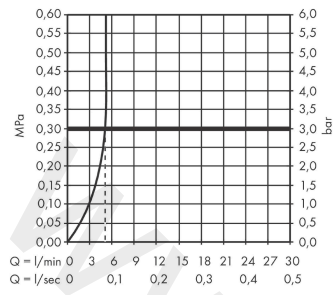

Talis E
Single lever basin mixer 110 without waste set
 Finish: **Chrome** Article Number: **71712000**

Description

product features

- ComfortZone 110
- projection: 112 mm
- spout height: 104 mm
- handle variant: lever handle
- spray type: normal spray
- maximum flow rate at 3 bar: 5 l/min
- ceramic cartridge
- temperature limitation adjustable
- suitable for continuous flow water heaters
- connection type: G 3/8 connections
- connection dimension: DN15
- EU taxonomy: max. 6 l/min - Substantial Contribution (SC) possible
- WRAS 2201041
- WRAS 2201041 - Approval letter

Article Details

Price excl. VAT 155,83 £

Technology

Design awards

Certificates / Sustainability

Product image

Scale drawing

Talis E
Single lever basin mixer 110 without waste set
 Finish: **Chrome** Article Number: **71712000**

Flowchart

Talis E
Single lever basin mixer 110 without waste set
 Finish: **Chrome** Article Number: **71712000**

Exploded Drawing

Year of production: >05/17

Talis E
Single lever basin mixer 110 without waste set
 Finish: **Chrome** Article Number: **71712000**