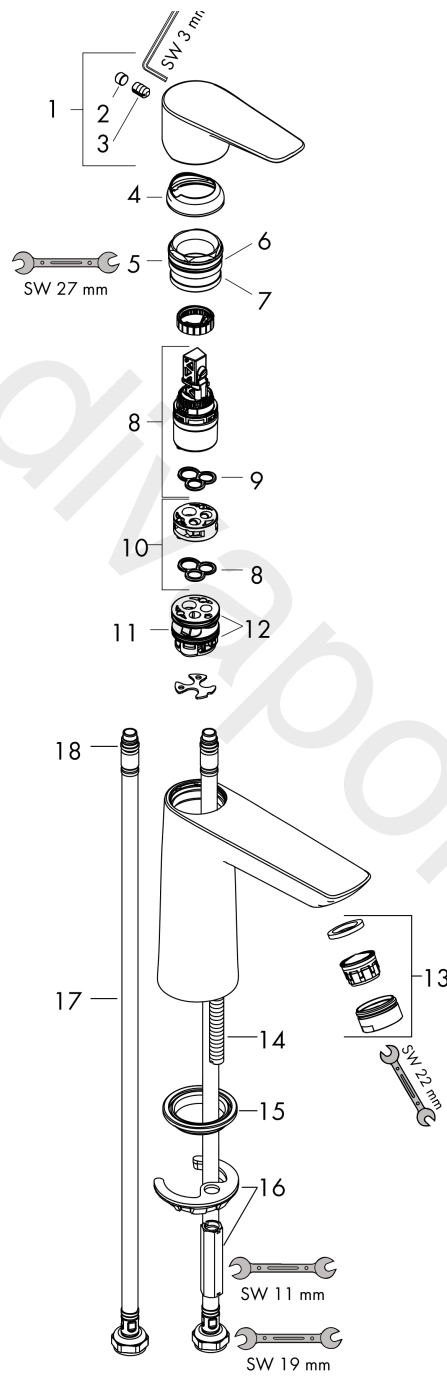

Talis E
Single lever basin mixer 110 without waste set
 Finish: **Chrome** Article Number: **71712000**

Description

product features

- ComfortZone 110
- projection: 112 mm
- spout height: 104 mm
- handle variant: lever handle
- spray type: normal spray
- maximum flow rate at 3 bar: 5 l/min
- ceramic cartridge
- temperature limitation adjustable
- suitable for continuous flow water heaters
- connection type: G 3/8 connections
- connection dimension: DN15
- EU taxonomy: max. 6 l/min - Substantial Contribution (SC) possible
- WRAS 2201041
- WRAS 2201041 - Approval letter

Article Details

Price excl. VAT 155,83 £

Technology

Design awards

Certificates / Sustainability

Product image

Scale drawing

Talis E
Single lever basin mixer 110 without waste set
 Finish: **Chrome** Article Number: **71712000**

Flowchart

Talis E
Single lever basin mixer 110 without waste set
 Finish: **Chrome** Article Number: **71712000**

Exploded Drawing

Year of production: >05/17

Talis E
Single lever basin mixer 110 without waste set
 Finish: **Chrome** Article Number: **71712000**

Spare part list

Year of production: >05/17

Pos.	Description	Article Number	Price	PU
1	handle	92687000	£ 51,00	1
2	screw cover	95704000	£ 3,30	1
3	hollow set screw M6x10 DIN 916	96029000	£ 3,30	1
4	flange	92625000	£ 35,00	1
5	nut	92689000	£ 25,00	1
6	O-ring 25x1,5	98146000	£ 3,30	1
7	O-ring 27x1,5	92527000	£ 13,30	1
8	cartridge, assy	97685000	£ 64,00	1
9	seal	98865000	£ 35,00	1
10	adapter for cartridge	92628000	£ 20,50	1
11	adapter for cartridge	98866000	£ 35,00	1
12	O-ring 23x2	98398000	£ 3,30	1
13	aerator M24x1 (5 l/min)	13185000	£ 22,30	1
14	screw M8 x 68	97736000	£ 6,10	1
15	seal Ø 42	98722000	£ 6,10	1
16	fixing set	96016000	£ 35,00	1
17	connection hose 450 mm M8x0,75 G3/8	97206000	£ 35,00	1
18	O-ring 6,6x1,6	93019000	£ 3,30	1