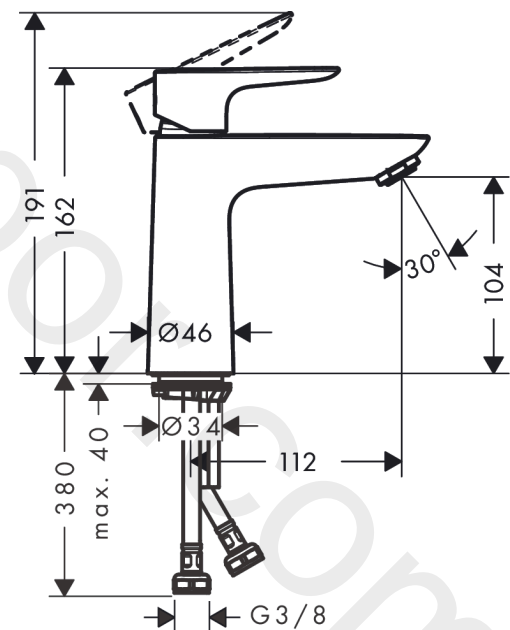

Talis E
Single lever basin mixer 110 without waste set
 Finish: **Chrome** Article Number: **71712000**

Description

product features

- ComfortZone 110
- projection: 112 mm
- spout height: 104 mm
- handle variant: lever handle
- spray type: normal spray
- maximum flow rate at 3 bar: 5 l/min
- ceramic cartridge
- temperature limitation adjustable
- suitable for continuous flow water heaters
- connection type: G 3/8 connections
- connection dimension: DN15
- EU taxonomy: max. 6 l/min - Substantial Contribution (SC) possible
- WRAS 2201041
- WRAS 2201041 - Approval letter

Article Details

Price excl. VAT 155,83 £

Technology

Design awards

Certificates / Sustainability

Product image

Scale drawing

Talis E
Single lever basin mixer 110 without waste set
 Finish: **Chrome** Article Number: **71712000**

Flowchart

Talis E
Single lever basin mixer 110 without waste set
 Finish: **Chrome** Article Number: **71712000**

Exploded Drawing

Year of production: >05/17

Talis E
Single lever basin mixer 110 without waste set
 Finish: **Chrome** Article Number: **71712000**

Spare part list

Year of production: >05/17

Pos.	Description	Article Number	Price	PU
1	handle	92687000	£ 51,00	1
2	screw cover	95704000	£ 3,30	1
3	hollow set screw M6x10 DIN 916	96029000	£ 3,30	1
4	flange	92625000	£ 35,00	1
5	nut	92689000	£ 25,00	1
6	O-ring 25x1,5	98146000	£ 3,30	1
7	O-ring 27x1,5	92527000	£ 13,30	1
8	cartridge, assy	97685000	£ 64,00	1
9	seal	98865000	£ 35,00	1
10	adapter for cartridge	92628000	£ 20,50	1
11	adapter for cartridge	98866000	£ 35,00	1
12	O-ring 23x2	98398000	£ 3,30	1
13	aerator M24x1 (5 l/min)	13185000	£ 22,30	1
14	screw M8 x 68	97736000	£ 6,10	1
15	seal Ø 42	98722000	£ 6,10	1
16	fixing set	96016000	£ 35,00	1
17	connection hose 450 mm M8x0,75 G3/8	97206000	£ 35,00	1
18	O-ring 6,6x1,6	93019000	£ 3,30	1