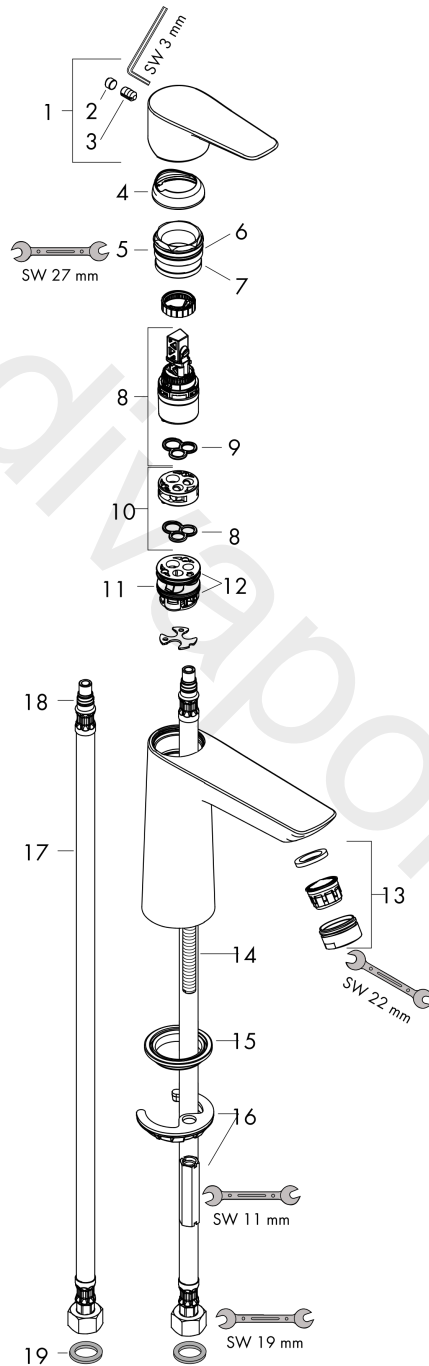

Talis E
Single lever basin mixer 110 with push-open waste set
 Surfaces: Article Number: **71711000**

Exploded Drawing

Year of production: **10/15 - 04/17**

Talis E
Single lever basin mixer 110 with push-open waste set
 Surfaces: Article Number: **71711000**

Spare part list

Year of production: **10/15 - 04/17**

| Pos. | Description | Article Number | Price | PU |
|------|-------------------------------------|----------------|---------|----|
| 1 | handle | 92687000 | £ 51,00 | 1 |
| 2 | screw cover | 95704000 | £ 3,30 | 1 |
| 3 | hollow set screw M6x10 DIN 916 | 96029000 | £ 3,30 | 1 |
| 4 | flange | 92625000 | £ 35,00 | 1 |
| 5 | nut | 92689000 | £ 25,00 | 1 |
| 6 | O-ring 25x1,5 | 98146000 | £ 3,30 | 1 |
| 7 | O-ring 27x1,5 | 92527000 | £ 13,30 | 1 |
| 8 | cartridge, assy | 97685000 | £ 64,00 | 1 |
| 9 | seal | 98865000 | £ 35,00 | 1 |
| 10 | adapter for cartridge | 92628000 | £ 20,50 | 1 |
| 11 | adapter for cartridge | 98866000 | £ 35,00 | 1 |
| 12 | O-ring 23x2 | 98398000 | £ 3,30 | 1 |
| 13 | aerator M24x1 (5 l/min) | 13185000 | £ 22,30 | 1 |
| 14 | screw M8 x 68 | 97736000 | £ 6,10 | 1 |
| 15 | seal | 97608000 | £ 6,10 | 1 |
| 16 | fixing set | 96016000 | £ 35,00 | 1 |
| 17 | connection hose 450 mm M8x0,75 G3/8 | 97206000 | £ 35,00 | 1 |
| 18 | O-ring 7x1,5 | 98422000 | £ 3,30 | 1 |
| 19 | sealing set | 95581000 | £ 6,10 | 1 |
| a | push-open waste set | 50100000 | £ 78,00 | 1 |