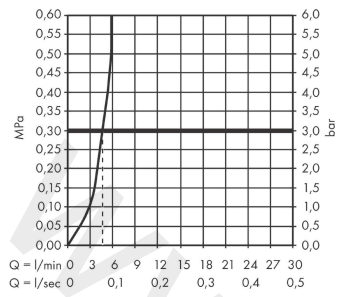

Talis E

Single lever basin mixer 110 with pop-up waste set

Finish: **Polished Gold Optic** Article Number: **71710997**

Description

product features

- ComfortZone 110
- projection: 112 mm
- spout height: 104 mm
- handle variant: lever handle
- spray type: normal spray
- maximum flow rate at 3 bar: 5 l/min
- ceramic cartridge
- temperature limitation adjustable
- suitable for continuous flow water heaters
- pop-up waste set G 1/4
- material waste set: metal
- connection type: G 1/2 connections
- connection dimension: DN15

Technology

Product image

Scale drawing

Talis E

Single lever basin mixer 110 with pop-up waste set

Finish: **Polished Gold Optic** Article Number: **71710997**

Flowchart

www.divapor.com

Talis E
Single lever basin mixer 110 with pop-up waste set
 Finish: **Polished Gold Optic** Article Number: **71710997**

Exploded Drawing

Year of production: >03/20