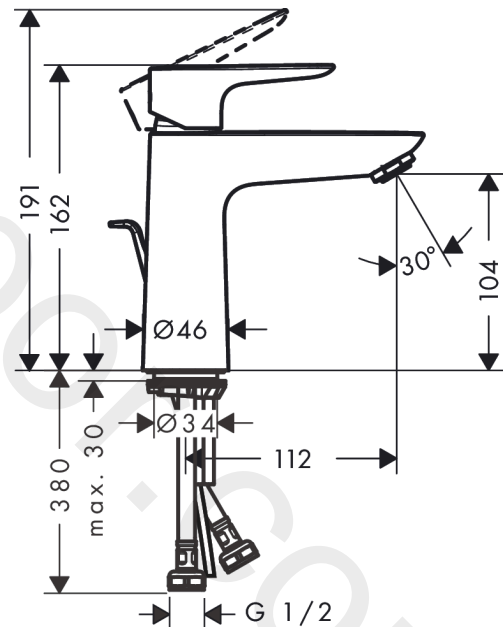

Talis E

Single lever basin mixer 110 with pop-up waste set

Finish: **Polished Gold Optic** Article Number: **71710997**

Description

product features

- ComfortZone 110
- projection: 112 mm
- spout height: 104 mm
- handle variant: lever handle
- spray type: normal spray
- maximum flow rate at 3 bar: 5 l/min
- ceramic cartridge
- temperature limitation adjustable
- suitable for continuous flow water heaters
- pop-up waste set G 1/4
- material waste set: metal
- connection type: G 1/2 connections
- connection dimension: DN15

Technology

Product image

Scale drawing

Talis E

Single lever basin mixer 110 with pop-up waste set

Finish: **Polished Gold Optic** Article Number: **71710997**

Flowchart

www.divapor.com

Talis E
Single lever basin mixer 110 with pop-up waste set
 Finish: **Polished Gold Optic** Article Number: **71710997**

Exploded Drawing

Year of production: >03/20