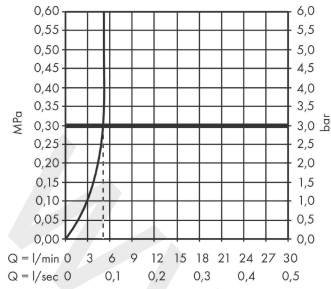

#### Scale drawing

**Talis E**

**Single lever basin mixer 110 with pop-up waste set**

Finish: **Polished Gold Optic** Article Number: **71710990**

**Flowchart**

www.divapor.com

**Talis E**  
**Single lever basin mixer 110 with pop-up waste set**  
 Finish: **Polished Gold Optic** Article Number: **71710990**