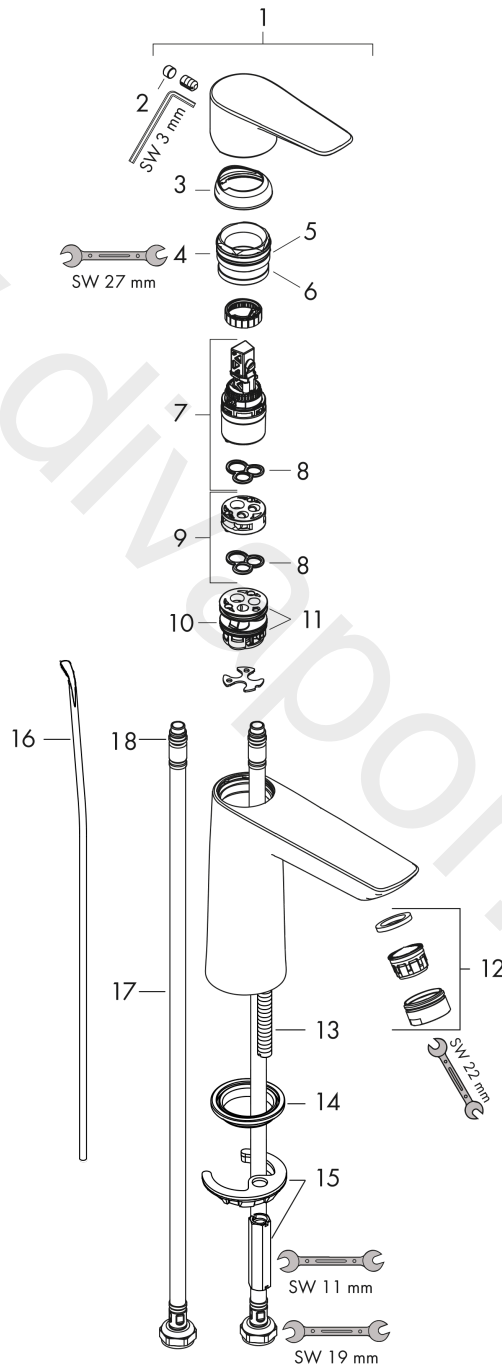

##### product features

- consists of: single lever basin mixer, waste set
- ComfortZone 110
- projection: 112 mm
- spout height: 104 mm
- handle variant: lever handle
- spray type: normal spray
- maximum flow rate at 3 bar: 5 l/min
- ceramic cartridge
- temperature limitation adjustable
- suitable for continuous flow water heaters
- pop-up waste set G 1¼
- material waste set: metal
- connection type: G ¾ connections
- connection dimension: DN15
- EU taxonomy: max. 6 l/min - Substantial Contribution (SC) possible
- WRAS 2201041
- WRAS 2201041 - Approval letter

#### Scale drawing

**Talis E**

**Single lever basin mixer 110 with pop-up waste set**

Finish: **Polished Gold Optic** Article Number: **71710990**

**Flowchart**

www.divapor.com

**Talis E**  
**Single lever basin mixer 110 with pop-up waste set**  
 Finish: **Polished Gold Optic** Article Number: **71710990**

**Exploded Drawing**

Year of production: >09/19

**Talis E****Single lever basin mixer 110 with pop-up waste set**Finish: **Polished Gold Optic** Article Number: **71710990****Spare part list**

Year of production: &gt;09/19

Pos.	Description	Article Number	Price	PU
1	handle	92687990	£ 76,00	1
2	screw cover	95704000	£ 3,30	1
3	flange	92625340	£ 51,00	1
4	nut	92689000	£ 25,00	1
5	O-ring 25x1,5	98146000	£ 3,30	1
6	O-ring 27x1,5	92527000	£ 13,30	1
7	cartridge, assy	97685000	£ 64,00	1
8	seal	98865000	£ 35,00	1
9	adapter for cartridge	92628000	£ 20,50	1
10	adapter for cartridge	98866000	£ 35,00	1
11	O-ring 23x2	98398000	£ 3,30	1
12	aerator M24x1 (5 l/min)	13185990	£ 51,00	1
13	screw M8 x 68	97736000	£ 6,10	1
14	seal	97608000	£ 6,10	1
15	fixing set	96016000	£ 35,00	1
16	pull rod	96657990	£ 19,80	1
17	connection hose 450 mm M8x0,75 G3/8	97206000	£ 35,00	1
18	O-ring 7x1,5	98422000	£ 3,30	1
a	pop up waste	94139990	£ 144,00	1