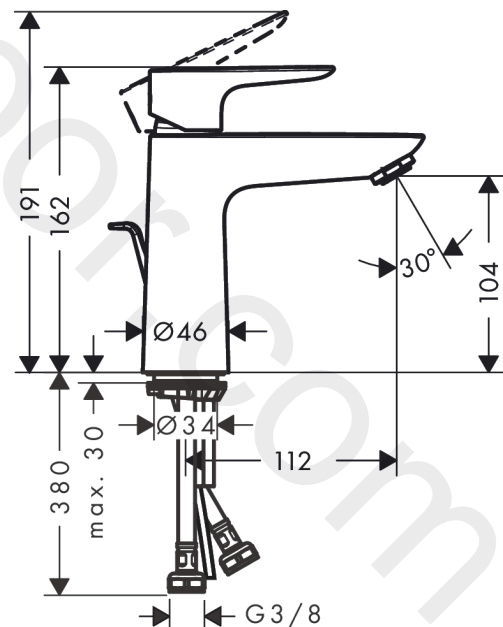

Scale drawing