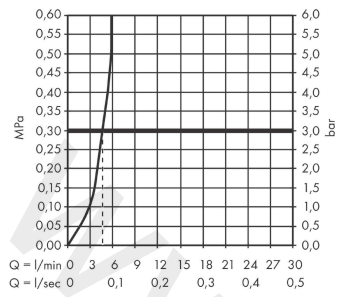

Talis E

Single lever basin mixer 110 with pop-up waste set

Finish: **Matt Black** Article Number: **71710677**

Description

product features

- ComfortZone 110
- projection: 112 mm
- spout height: 104 mm
- handle variant: lever handle
- spray type: normal spray
- maximum flow rate at 3 bar: 5 l/min
- ceramic cartridge
- temperature limitation adjustable
- suitable for continuous flow water heaters
- pop-up waste set G 1¼
- material waste set: metal
- connection type: G ½ connections
- connection dimension: DN15

Technology

Product image

Scale drawing

Talis E
Single lever basin mixer 110 with pop-up waste set
 Finish: **Matt Black** Article Number: **71710677**

Flowchart

www.divapor.com

Talis E
Single lever basin mixer 110 with pop-up waste set
 Finish: **Matt Black** Article Number: **71710677**