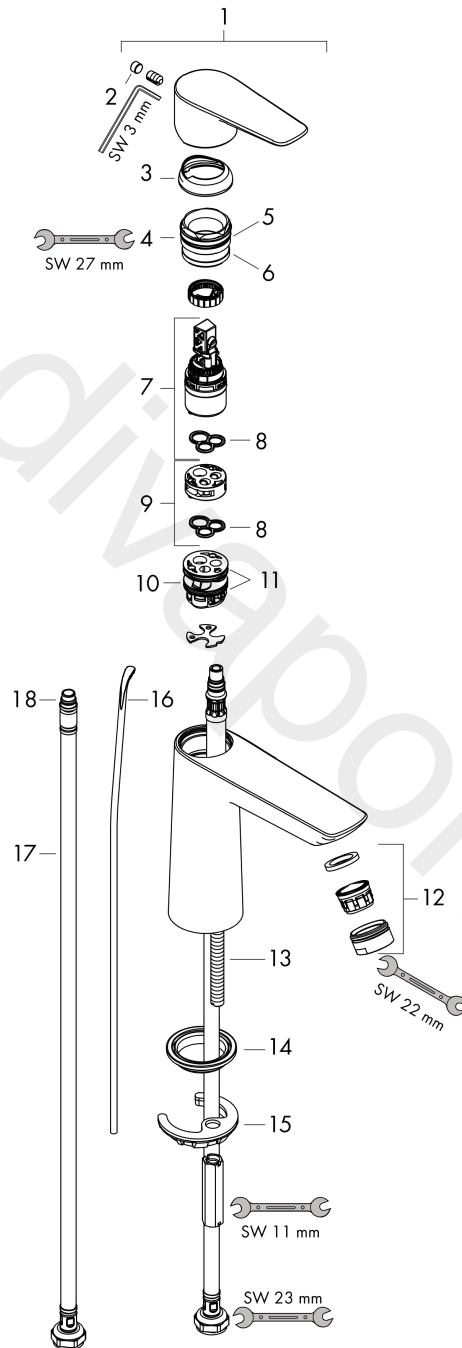

Talis E

Single lever basin mixer 110 with pop-up waste set

Finish: **Matt Black** Article Number: **71710677**

Description

product features

- ComfortZone 110
- projection: 112 mm
- spout height: 104 mm
- handle variant: lever handle
- spray type: normal spray
- maximum flow rate at 3 bar: 5 l/min
- ceramic cartridge
- temperature limitation adjustable
- suitable for continuous flow water heaters
- pop-up waste set G 1¼
- material waste set: metal
- connection type: G ½ connections
- connection dimension: DN15

Exploded Drawing

Year of production: >08/19

Talis E**Single lever basin mixer 110 with pop-up waste set**Finish: **Matt Black** Article Number: **71710677****Spare part list**

Year of production: >08/19

| Pos. | Description | Article Number | Price | PU |
|------|-----------------------------------|----------------|---------|----|
| 1 | handle | 92687670 | £ 76,00 | 1 |
| 2 | screw cover | 95704000 | £ 3,30 | 1 |
| 3 | flange | 92625670 | £ 51,00 | 1 |
| 4 | nut | 92689000 | £ 25,00 | 1 |
| 5 | O-ring 25x1,5 | 98146000 | £ 3,30 | 1 |
| 6 | O-ring 27x1,5 | 92527000 | £ 13,30 | 1 |
| 7 | cartridge, assy | 97685000 | £ 64,00 | 1 |
| 8 | seal | 98865000 | £ 35,00 | 1 |
| 9 | adapter for cartridge | 92628000 | £ 20,50 | 1 |
| 10 | adapter for cartridge | 98866000 | £ 35,00 | 1 |
| 11 | O-ring 23x2 | 98398000 | £ 3,30 | 1 |
| 12 | aerator M24x1 (5 l/min) | 13185670 | £ 33,00 | 1 |
| 13 | screw M8 x 68 | 97736000 | £ 6,10 | 1 |
| 14 | seal Ø 42 | 98722000 | £ 6,10 | 1 |
| 15 | fixing set | 96016000 | £ 35,00 | 1 |
| 16 | pull rod | 96657670 | £ 19,80 | 1 |
| 17 | connection hose 450 mm M8x0,75 G½ | 97443000 | £ 20,50 | 1 |
| 18 | O-ring 6,6x1,6 | 93019000 | £ 3,30 | 1 |
| a | pop up waste | 94139007 | - | 1 |