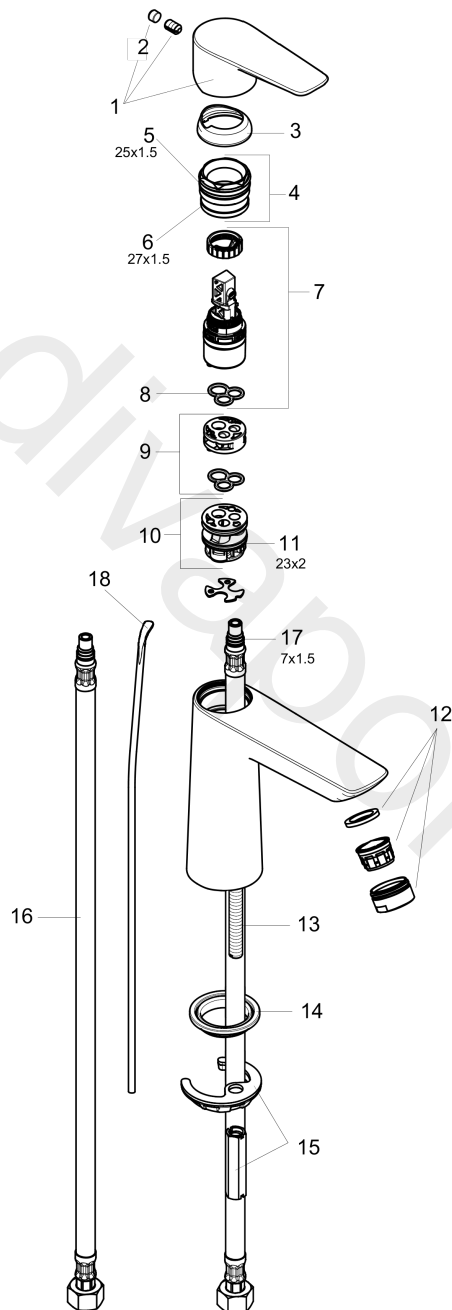

Talis E**Single lever basin mixer 110 with pop-up waste set**Finish: **Matt Black** Article Number: **71710671****Description****product features**

- ComfortZone 110
- projection: 96 mm
- handle variant: lever handle
- spray type: normal spray
- maximum flow rate at 3 bar: 4,5 l/min
- ceramic cartridge
- temperature limitation adjustable
- suitable for continuous flow water heaters
- pop-up waste set G 1
- connection type: G 3/8 connections
- connection dimension: DN15

Technology**Product image**

Talis E
 Single lever basin mixer 110 with pop-up waste set
 Finish: **Matt Black** Article Number: **71710671**

Exploded Drawing

Year of production: >07/20

Talis E**Single lever basin mixer 110 with pop-up waste set**Finish: **Matt Black** Article Number: **71710671****Spare part list**

Year of production: >07/20

Pos.	Description	Article Number	Price	PU
1	handle	92687670	£ 76,00	1
2	screw cover	95704000	£ 3,30	1
3	flange	92625670	£ 51,00	1
4	nut	92689000	£ 25,00	1
5	O-ring 25x1,5	98146000	£ 3,30	1
6	O-ring 27x1,5	92527000	£ 13,30	1
7	cartridge, assy	95973001	£ 79,00	1
8	seal	98865000	£ 35,00	1
9	adapter for cartridge	92628000	£ 20,50	1
10	adapter for cartridge	98866000	£ 35,00	1
11	O-ring 23x2	98398000	£ 3,30	1
12	aerator M24x1 (4,5 l/min)	92877670	-	1
13	screw M8 x 68	97736000	£ 6,10	1
14	seal Ø 42	98722000	£ 6,10	1
15	fixing set	96016000	£ 35,00	1
16	connection hose 18½" M8x0,75 3/8"	96321001	-	1
17	O-ring 7x1,5	98422000	£ 3,30	1
18	pull rod	96657670	£ 19,80	1