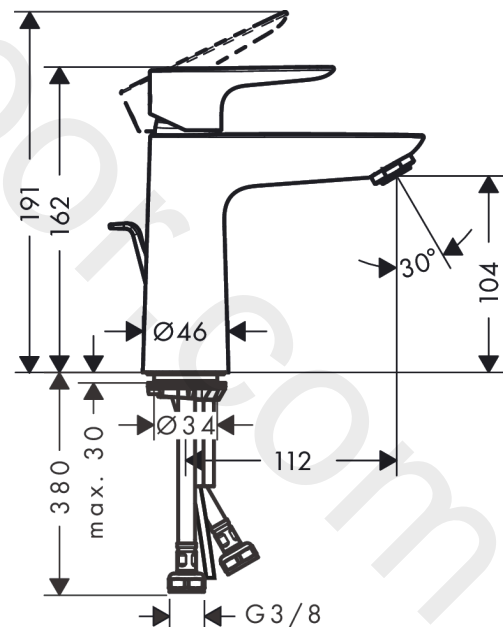

Talis E

Single lever basin mixer 110 with pop-up waste set

Finish: **Matt Black** Article Number: **71710670**

Description

product features

- consists of: single lever basin mixer, waste set
- ComfortZone 110
- projection: 112 mm
- spout height: 104 mm
- handle variant: lever handle
- spray type: normal spray
- maximum flow rate at 3 bar: 5 l/min
- ceramic cartridge
- temperature limitation adjustable
- suitable for continuous flow water heaters
- pop-up waste set G 1¼
- material waste set: metal
- connection type: G ¾ connections
- connection dimension: DN15
- EU taxonomy: max. 6 l/min - Substantial Contribution (SC) possible
- WRAS 2201041
- WRAS 2201041 - Approval letter

Article Details

Price excl. VAT

227,50 £

Technology

Design awards

Product image

Scale drawing

Talis E
Single lever basin mixer 110 with pop-up waste set
 Finish: **Matt Black** Article Number: **71710670**

Flowchart

Talis E**Single lever basin mixer 110 with pop-up waste set**Finish: **Matt Black** Article Number: **71710670****Spare part list**

Year of production: >08/19

Pos.	Description	Article Number	Price	PU
1	handle	92687670	£ 76,00	1
2	screw cover	95704000	£ 3,30	1
3	flange	92625670	£ 51,00	1
4	nut	92689000	£ 25,00	1
5	O-ring 25x1,5	98146000	£ 3,30	1
6	O-ring 27x1,5	92527000	£ 13,30	1
7	cartridge, assy	97685000	£ 64,00	1
8	seal	98865000	£ 35,00	1
9	adapter for cartridge	92628000	£ 20,50	1
10	adapter for cartridge	98866000	£ 35,00	1
11	O-ring 23x2	98398000	£ 3,30	1
12	aerator M24x1 (5 l/min)	13185670	£ 33,00	1
13	screw M8 x 68	97736000	£ 6,10	1
14	seal	97608000	£ 6,10	1
15	fixing set	96016000	£ 35,00	1
16	pull rod	96657670	£ 19,80	1
17	connection hose 450 mm M8x0,75 G3/8	97206000	£ 35,00	1
18	O-ring 7x1,5	98422000	£ 3,30	1
a	pop up waste	94139670	£ 163,00	1