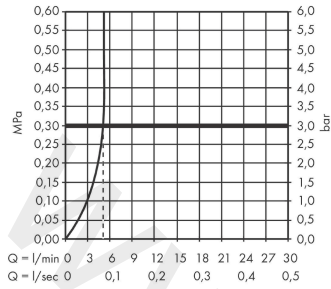

Talis E

Single lever basin mixer 110 with pop-up waste set

Finish: **Matt Black** Article Number: **71710670**

Description

product features

- consists of: single lever basin mixer, waste set
- ComfortZone 110
- projection: 112 mm
- spout height: 104 mm
- handle variant: lever handle
- spray type: normal spray
- maximum flow rate at 3 bar: 5 l/min
- ceramic cartridge
- temperature limitation adjustable
- suitable for continuous flow water heaters
- pop-up waste set G 1¼
- material waste set: metal
- connection type: G ¾ connections
- connection dimension: DN15
- EU taxonomy: max. 6 l/min - Substantial Contribution (SC) possible
- WRAS 2201041
- WRAS 2201041 - Approval letter

Article Details

Price excl. VAT

227,50 £

Technology

Design awards

Product image

Scale drawing

Talis E
Single lever basin mixer 110 with pop-up waste set
 Finish: **Matt Black** Article Number: **71710670**

Flowchart

Talis E**Single lever basin mixer 110 with pop-up waste set**Finish: **Matt Black** Article Number: **71710670****Spare part list**

Year of production: >08/19

Pos.	Description	Article Number	Price	PU
1	handle	92687670	£ 76,00	1
2	screw cover	95704000	£ 3,30	1
3	flange	92625670	£ 51,00	1
4	nut	92689000	£ 25,00	1
5	O-ring 25x1,5	98146000	£ 3,30	1
6	O-ring 27x1,5	92527000	£ 13,30	1
7	cartridge, assy	97685000	£ 64,00	1
8	seal	98865000	£ 35,00	1
9	adapter for cartridge	92628000	£ 20,50	1
10	adapter for cartridge	98866000	£ 35,00	1
11	O-ring 23x2	98398000	£ 3,30	1
12	aerator M24x1 (5 l/min)	13185670	£ 33,00	1
13	screw M8 x 68	97736000	£ 6,10	1
14	seal	97608000	£ 6,10	1
15	fixing set	96016000	£ 35,00	1
16	pull rod	96657670	£ 19,80	1
17	connection hose 450 mm M8x0,75 G3/8	97206000	£ 35,00	1
18	O-ring 7x1,5	98422000	£ 3,30	1
a	pop up waste	94139670	£ 163,00	1