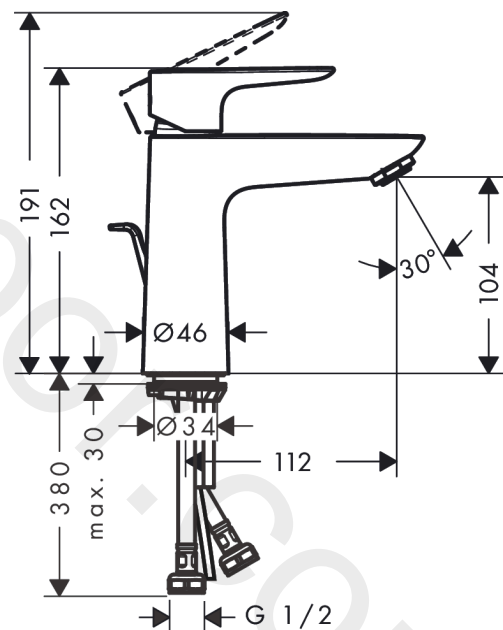

Talis E

Single lever basin mixer 110 with pop-up waste set

Finish: **Brushed Black Chrome** Article Number: **71710347**

Description

product features

- ComfortZone 110
- projection: 112 mm
- spout height: 104 mm
- handle variant: lever handle
- spray type: normal spray
- maximum flow rate at 3 bar: 5 l/min
- ceramic cartridge
- temperature limitation adjustable
- suitable for continuous flow water heaters
- pop-up waste set G 1/4
- material waste set: metal
- connection type: G 1/2 connections
- connection dimension: DN15

Technology

Product image

Scale drawing

Talis E
Single lever basin mixer 110 with pop-up waste set
 Finish: **Brushed Black Chrome** Article Number: **71710347**

Flowchart

Talis E
Single lever basin mixer 110 with pop-up waste set
 Finish: **Brushed Black Chrome** Article Number: **71710347**

Exploded Drawing

Year of production: >03/20

Talis E**Single lever basin mixer 110 with pop-up waste set**Finish: **Brushed Black Chrome** Article Number: **71710347****Spare part list**

Year of production: >03/20

Pos.	Description	Article Number	Price	PU
1	handle	92687340	£ 76,00	1
2	screw cover	95704000	£ 3,30	1
3	flange	92625340	£ 51,00	1
4	nut	92689000	£ 25,00	1
5	O-ring 25x1,5	98146000	£ 3,30	1
6	O-ring 27x1,5	92527000	£ 13,30	1
7	cartridge, assy	97685000	£ 64,00	1
8	seal	98865000	£ 35,00	1
9	adapter for cartridge	92628000	£ 20,50	1
10	adapter for cartridge	98866000	£ 35,00	1
11	O-ring 23x2	98398000	£ 3,30	1
12	aerator M24x1 (5 l/min)	13185340	£ 33,00	1
13	screw M8 x 68	97736000	£ 6,10	1
14	seal Ø 42	98722000	£ 6,10	1
15	fixing set	96016000	£ 35,00	1
16	pull rod	96657340	£ 19,80	1
17	connection hose 450 mm M8x0,75 G½	97443000	£ 20,50	1
18	O-ring 6,6x1,6	93019000	£ 3,30	1
a	pop up waste	94139007	-	1