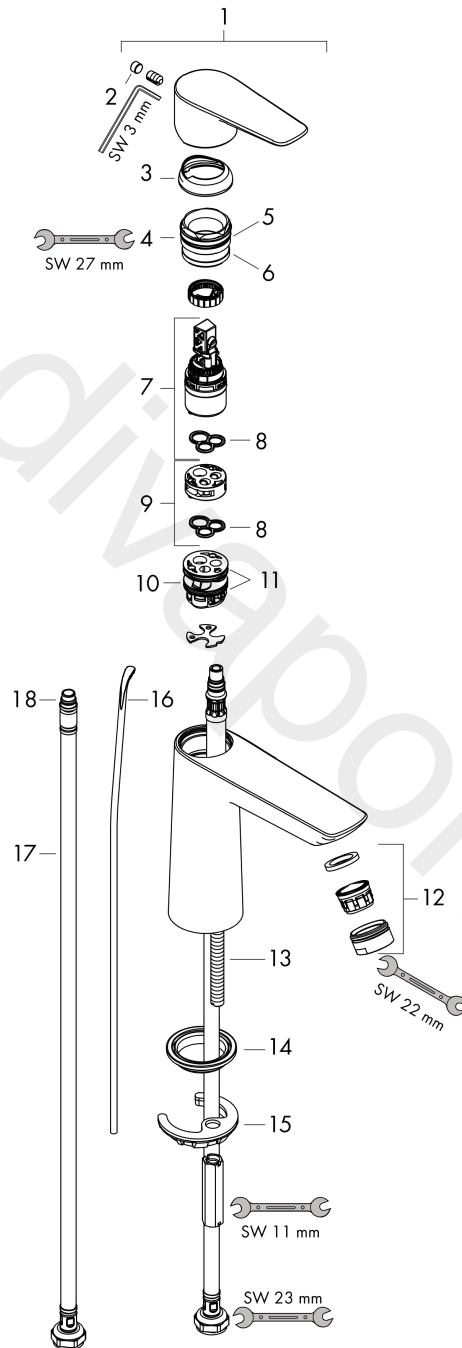

Talis E

Single lever basin mixer 110 with pop-up waste set

Finish: **Brushed Black Chrome** Article Number: **71710347**

Description

product features

- ComfortZone 110
- projection: 112 mm
- spout height: 104 mm
- handle variant: lever handle
- spray type: normal spray
- maximum flow rate at 3 bar: 5 l/min
- ceramic cartridge
- temperature limitation adjustable
- suitable for continuous flow water heaters
- pop-up waste set G 1/4
- material waste set: metal
- connection type: G 1/2 connections
- connection dimension: DN15

Technology

Product image

Scale drawing

Talis E
Single lever basin mixer 110 with pop-up waste set
 Finish: **Brushed Black Chrome** Article Number: **71710347**

Flowchart

Talis E
Single lever basin mixer 110 with pop-up waste set
 Finish: **Brushed Black Chrome** Article Number: **71710347**

Exploded Drawing

Year of production: >03/20

Talis E**Single lever basin mixer 110 with pop-up waste set**Finish: **Brushed Black Chrome** Article Number: **71710347****Spare part list**

Year of production: >03/20

Pos.	Description	Article Number	Price	PU
1	handle	92687340	£ 76,00	1
2	screw cover	95704000	£ 3,30	1
3	flange	92625340	£ 51,00	1
4	nut	92689000	£ 25,00	1
5	O-ring 25x1,5	98146000	£ 3,30	1
6	O-ring 27x1,5	92527000	£ 13,30	1
7	cartridge, assy	97685000	£ 64,00	1
8	seal	98865000	£ 35,00	1
9	adapter for cartridge	92628000	£ 20,50	1
10	adapter for cartridge	98866000	£ 35,00	1
11	O-ring 23x2	98398000	£ 3,30	1
12	aerator M24x1 (5 l/min)	13185340	£ 33,00	1
13	screw M8 x 68	97736000	£ 6,10	1
14	seal Ø 42	98722000	£ 6,10	1
15	fixing set	96016000	£ 35,00	1
16	pull rod	96657340	£ 19,80	1
17	connection hose 450 mm M8x0,75 G½	97443000	£ 20,50	1
18	O-ring 6,6x1,6	93019000	£ 3,30	1
a	pop up waste	94139007	-	1