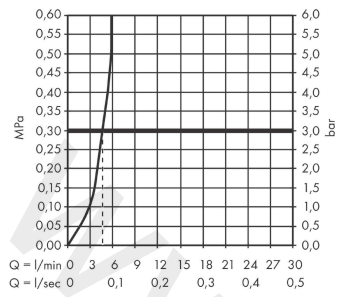

Talis E

Single lever basin mixer 110 with pop-up waste set

Finish: **Brushed Black Chrome** Article Number: **71710347**

Description

product features

- ComfortZone 110
- projection: 112 mm
- spout height: 104 mm
- handle variant: lever handle
- spray type: normal spray
- maximum flow rate at 3 bar: 5 l/min
- ceramic cartridge
- temperature limitation adjustable
- suitable for continuous flow water heaters
- pop-up waste set G 1/4
- material waste set: metal
- connection type: G 1/2 connections
- connection dimension: DN15

Technology

Product image

Scale drawing

Talis E
Single lever basin mixer 110 with pop-up waste set
 Finish: **Brushed Black Chrome** Article Number: **71710347**

Flowchart

Talis E
Single lever basin mixer 110 with pop-up waste set
 Finish: **Brushed Black Chrome** Article Number: **71710347**

Exploded Drawing

Year of production: >03/20

Talis E**Single lever basin mixer 110 with pop-up waste set**Finish: **Brushed Black Chrome** Article Number: **71710347****Spare part list**

Year of production: >03/20

Pos.	Description	Article Number	Price	PU
1	handle	92687340	£ 76,00	1
2	screw cover	95704000	£ 3,30	1
3	flange	92625340	£ 51,00	1
4	nut	92689000	£ 25,00	1
5	O-ring 25x1,5	98146000	£ 3,30	1
6	O-ring 27x1,5	92527000	£ 13,30	1
7	cartridge, assy	97685000	£ 64,00	1
8	seal	98865000	£ 35,00	1
9	adapter for cartridge	92628000	£ 20,50	1
10	adapter for cartridge	98866000	£ 35,00	1
11	O-ring 23x2	98398000	£ 3,30	1
12	aerator M24x1 (5 l/min)	13185340	£ 33,00	1
13	screw M8 x 68	97736000	£ 6,10	1
14	seal Ø 42	98722000	£ 6,10	1
15	fixing set	96016000	£ 35,00	1
16	pull rod	96657340	£ 19,80	1
17	connection hose 450 mm M8x0,75 G½	97443000	£ 20,50	1
18	O-ring 6,6x1,6	93019000	£ 3,30	1
a	pop up waste	94139007	-	1