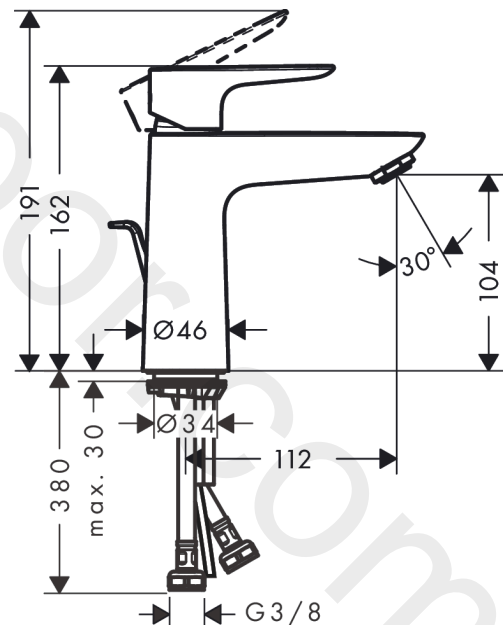

##### product features

- consists of: single lever basin mixer, waste set
- ComfortZone 110
- projection: 112 mm
- spout height: 104 mm
- handle variant: lever handle
- spray type: normal spray
- maximum flow rate at 3 bar: 5 l/min
- ceramic cartridge
- temperature limitation adjustable
- suitable for continuous flow water heaters
- pop-up waste set G 1¼
- material waste set: metal
- connection type: G ¾ connections
- connection dimension: DN15
- EU taxonomy: max. 6 l/min - Substantial Contribution (SC) possible

#### Scale drawing

**Talis E**  
**Single lever basin mixer 110 with pop-up waste set**  
 Finish: **Brushed Black Chrome** Article Number: **71710340**

**Flowchart**

**Talis E****Single lever basin mixer 110 with pop-up waste set**Finish: **Brushed Black Chrome** Article Number: **71710340****Spare part list**

Year of production: &gt;07/19

Pos.	Description	Article Number	Price	PU
1	handle	92687340	£ 76,00	1
2	screw cover	95704000	£ 3,30	1
3	flange	92625340	£ 51,00	1
4	nut	92689000	£ 25,00	1
5	O-ring 25x1,5	98146000	£ 3,30	1
6	O-ring 27x1,5	92527000	£ 13,30	1
7	cartridge, assy	97685000	£ 64,00	1
8	seal	98865000	£ 35,00	1
9	adapter for cartridge	92628000	£ 20,50	1
10	adapter for cartridge	98866000	£ 35,00	1
11	O-ring 23x2	98398000	£ 3,30	1
12	aerator M24x1 (5 l/min)	13185340	£ 33,00	1
13	screw M8 x 68	97736000	£ 6,10	1
14	seal	97608000	£ 6,10	1
15	fixing set	96016000	£ 35,00	1
16	pull rod	96657340	£ 19,80	1
17	connection hose 450 mm M8x0,75 G3/8	97206000	£ 35,00	1
18	O-ring 7x1,5	98422000	£ 3,30	1
a	pop up waste	94139340	£ 163,00	1