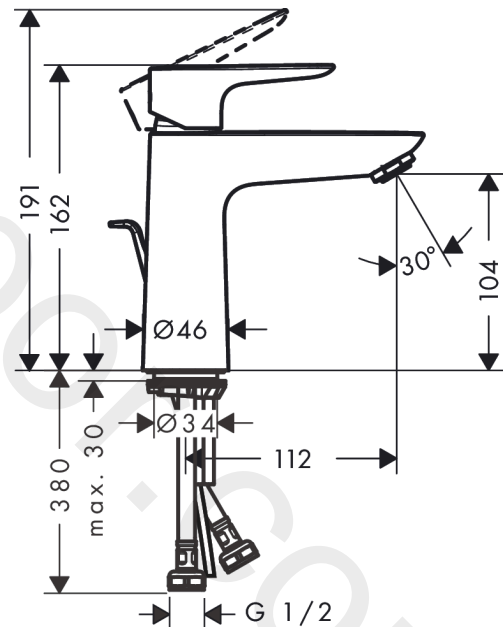

Talis E

Single lever basin mixer 110 with pop-up waste set

Finish: **Brushed Bronze** Article Number: **71710147**

Description

product features

- ComfortZone 110
- projection: 112 mm
- spout height: 104 mm
- handle variant: lever handle
- spray type: normal spray
- maximum flow rate at 3 bar: 5 l/min
- ceramic cartridge
- temperature limitation adjustable
- suitable for continuous flow water heaters
- pop-up waste set G 1/4
- material waste set: metal
- connection type: G 1/2 connections
- connection dimension: DN15

Technology

Product image

Scale drawing

Talis E

Single lever basin mixer 110 with pop-up waste set

Finish: **Brushed Bronze** Article Number: **71710147**

Flowchart

www.divapor.com

Talis E
Single lever basin mixer 110 with pop-up waste set
 Finish: **Brushed Bronze** Article Number: **71710147**

Exploded Drawing

Year of production: >03/20

Talis E**Single lever basin mixer 110 with pop-up waste set**Finish: **Brushed Bronze** Article Number: **71710147****Spare part list**

Year of production: >03/20

Pos.	Description	Article Number	Price	PU
1	handle	92687140	£ 76,00	1
2	screw cover	95704000	£ 3,30	1
3	flange	92625140	£ 51,00	1
4	nut	92689000	£ 25,00	1
5	O-ring 25x1,5	98146000	£ 3,30	1
6	O-ring 27x1,5	92527000	£ 13,30	1
7	cartridge, assy	97685000	£ 64,00	1
8	seal	98865000	£ 35,00	1
9	adapter for cartridge	92628000	£ 20,50	1
10	adapter for cartridge	98866000	£ 35,00	1
11	O-ring 23x2	98398000	£ 3,30	1
12	aerator M24x1 (5 l/min)	13185140	£ 33,48	1
13	screw M8 x 68	97736000	£ 6,10	1
14	seal Ø 42	98722000	£ 6,10	1
15	fixing set	96016000	£ 35,00	1
16	pull rod	96657140	£ 19,80	1
17	connection hose 450 mm M8x0,75 G½	97443000	£ 20,50	1
18	O-ring 6,6x1,6	93019000	£ 3,30	1
a	pop up waste	94139140	£ 163,00	1