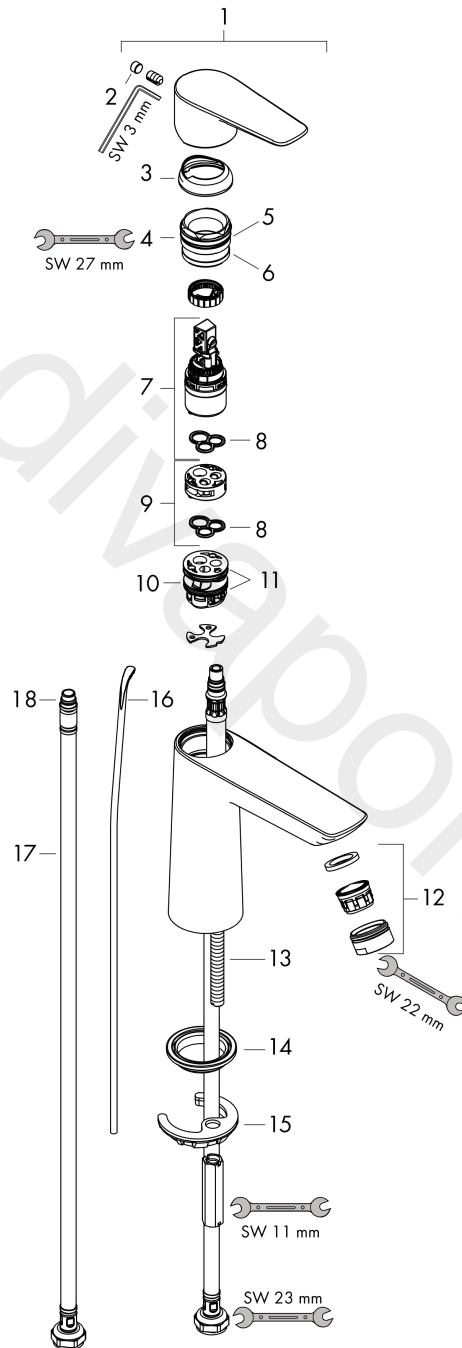

Talis E

Single lever basin mixer 110 with pop-up waste set

Finish: **Brushed Bronze** Article Number: **71710147**

Description

product features

- ComfortZone 110
- projection: 112 mm
- spout height: 104 mm
- handle variant: lever handle
- spray type: normal spray
- maximum flow rate at 3 bar: 5 l/min
- ceramic cartridge
- temperature limitation adjustable
- suitable for continuous flow water heaters
- pop-up waste set G 1/4
- material waste set: metal
- connection type: G 1/2 connections
- connection dimension: DN15

Technology

Product image

Scale drawing

Talis E

Single lever basin mixer 110 with pop-up waste set

Finish: **Brushed Bronze** Article Number: **71710147**

Flowchart

www.divapor.com

Talis E
Single lever basin mixer 110 with pop-up waste set
 Finish: **Brushed Bronze** Article Number: **71710147**

Exploded Drawing

Year of production: >03/20

Talis E**Single lever basin mixer 110 with pop-up waste set**Finish: **Brushed Bronze** Article Number: **71710147****Spare part list**

Year of production: >03/20

Pos.	Description	Article Number	Price	PU
1	handle	92687140	£ 76,00	1
2	screw cover	95704000	£ 3,30	1
3	flange	92625140	£ 51,00	1
4	nut	92689000	£ 25,00	1
5	O-ring 25x1,5	98146000	£ 3,30	1
6	O-ring 27x1,5	92527000	£ 13,30	1
7	cartridge, assy	97685000	£ 64,00	1
8	seal	98865000	£ 35,00	1
9	adapter for cartridge	92628000	£ 20,50	1
10	adapter for cartridge	98866000	£ 35,00	1
11	O-ring 23x2	98398000	£ 3,30	1
12	aerator M24x1 (5 l/min)	13185140	£ 33,48	1
13	screw M8 x 68	97736000	£ 6,10	1
14	seal Ø 42	98722000	£ 6,10	1
15	fixing set	96016000	£ 35,00	1
16	pull rod	96657140	£ 19,80	1
17	connection hose 450 mm M8x0,75 G½	97443000	£ 20,50	1
18	O-ring 6,6x1,6	93019000	£ 3,30	1
a	pop up waste	94139140	£ 163,00	1