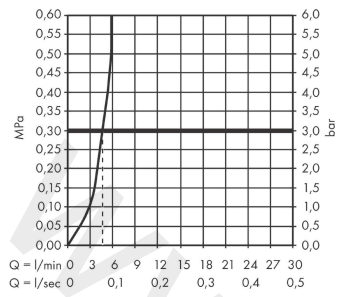

Talis E

Single lever basin mixer 110 with pop-up waste set

Finish: **Brushed Bronze** Article Number: **71710147**

Description

product features

- ComfortZone 110
- projection: 112 mm
- spout height: 104 mm
- handle variant: lever handle
- spray type: normal spray
- maximum flow rate at 3 bar: 5 l/min
- ceramic cartridge
- temperature limitation adjustable
- suitable for continuous flow water heaters
- pop-up waste set G 1/4
- material waste set: metal
- connection type: G 1/2 connections
- connection dimension: DN15

Technology

Product image

Scale drawing

Talis E

Single lever basin mixer 110 with pop-up waste set

Finish: **Brushed Bronze** Article Number: **71710147**

Flowchart

www.divapor.com

Talis E
Single lever basin mixer 110 with pop-up waste set
 Finish: **Brushed Bronze** Article Number: **71710147**

Exploded Drawing

Year of production: >03/20

Talis E**Single lever basin mixer 110 with pop-up waste set**Finish: **Brushed Bronze** Article Number: **71710147****Spare part list**

Year of production: >03/20

Pos.	Description	Article Number	Price	PU
1	handle	92687140	£ 76,00	1
2	screw cover	95704000	£ 3,30	1
3	flange	92625140	£ 51,00	1
4	nut	92689000	£ 25,00	1
5	O-ring 25x1,5	98146000	£ 3,30	1
6	O-ring 27x1,5	92527000	£ 13,30	1
7	cartridge, assy	97685000	£ 64,00	1
8	seal	98865000	£ 35,00	1
9	adapter for cartridge	92628000	£ 20,50	1
10	adapter for cartridge	98866000	£ 35,00	1
11	O-ring 23x2	98398000	£ 3,30	1
12	aerator M24x1 (5 l/min)	13185140	£ 33,48	1
13	screw M8 x 68	97736000	£ 6,10	1
14	seal Ø 42	98722000	£ 6,10	1
15	fixing set	96016000	£ 35,00	1
16	pull rod	96657140	£ 19,80	1
17	connection hose 450 mm M8x0,75 G½	97443000	£ 20,50	1
18	O-ring 6,6x1,6	93019000	£ 3,30	1
a	pop up waste	94139140	£ 163,00	1