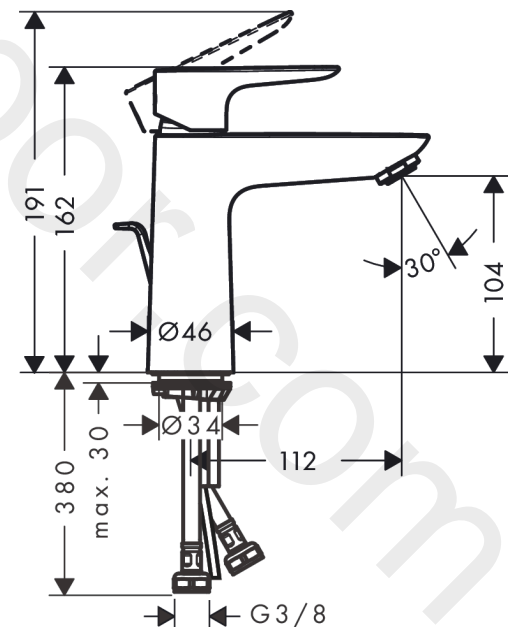

Scale drawing