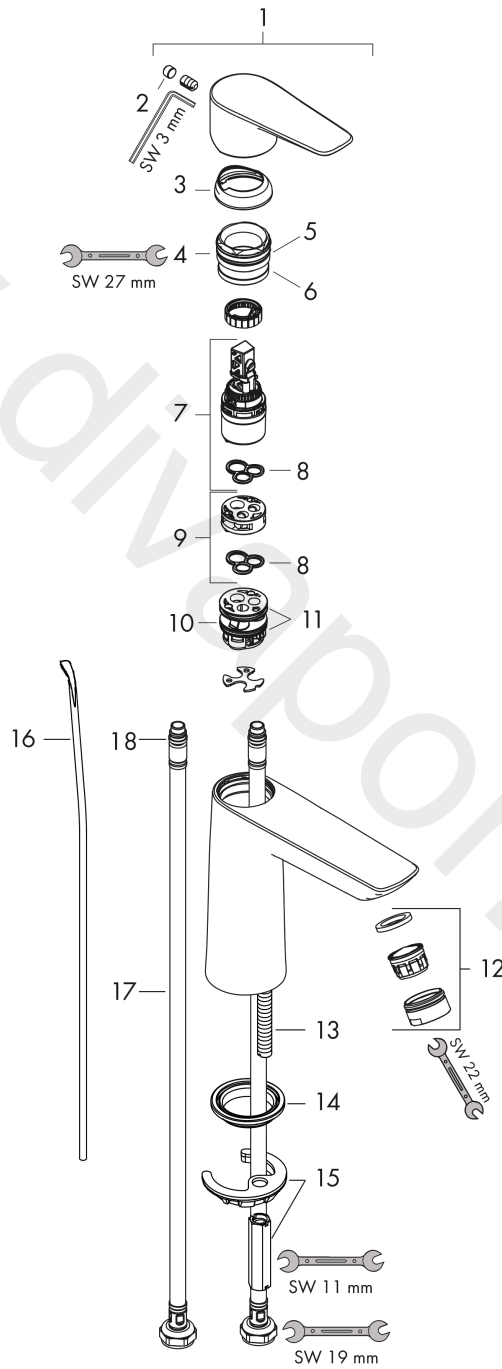

Talis E
Single lever basin mixer 110 with pop-up waste set
Finish: **Chrome** Article Number: **71710000**

Exploded Drawing

Year of production: >05/17

Talis E

Single lever basin mixer 110 with pop-up waste set

Finish: **Chrome** Article Number: **71710000**

Spare part list

Year of production: >05/17

Pos.	Description	Article Number	Price	PU
1	handle	92687000	£ 51,00	1
2	screw cover	95704000	£ 3,30	1
3	flange	92625000	£ 35,00	1
4	nut	92689000	£ 25,00	1
5	O-ring 25x1,5	98146000	£ 3,30	1
6	O-ring 27x1,5	92527000	£ 13,30	1
7	cartridge, assy	97685000	£ 64,00	1
8	seal	98865000	£ 35,00	1
9	adapter for cartridge	92628000	£ 20,50	1
10	adapter for cartridge	98866000	£ 35,00	1
11	O-ring 23x2	98398000	£ 3,30	1
12	aerator M24x1 (5 l/min)	13185000	£ 22,30	1
13	screw M8 x 68	97736000	£ 6,10	1
14	seal Ø 42	98722000	£ 6,10	1
15	fixing set	96016000	£ 35,00	1
16	pull rod	96657000	£ 13,30	1
17	connection hose 450 mm M8x0,75 G3/8	97206000	£ 35,00	1
18	O-ring 6,6x1,6	93019000	£ 3,30	1
a	pop up waste	94139000	£ 96,00	1