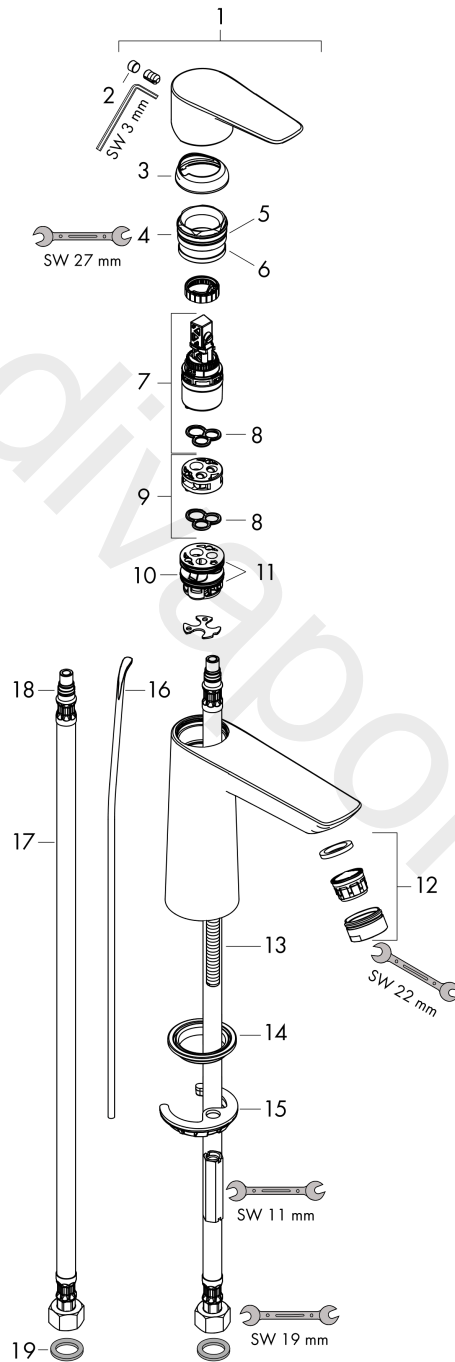

Talis E
Single lever basin mixer 110 with pop-up waste set
 Surfaces: Article Number: **71710000**

Exploded Drawing

Year of production: **10/15 - 04/17**

Talis E**Single lever basin mixer 110 with pop-up waste set**Surfaces: Article Number: **71710000****Spare part list**Year of production: **10/15 - 04/17**

Pos.	Description	Article Number	Price	PU
1	handle	92687000	£ 51,00	1
2	screw cover	95704000	£ 3,30	1
3	flange	92625000	£ 35,00	1
4	nut	92689000	£ 25,00	1
5	O-ring 25x1,5	98146000	£ 3,30	1
6	O-ring 27x1,5	92527000	£ 13,30	1
7	cartridge, assy	97685000	£ 64,00	1
8	seal	98865000	£ 35,00	1
9	adapter for cartridge	92628000	£ 20,50	1
10	adapter for cartridge	98866000	£ 35,00	1
11	O-ring 23x2	98398000	£ 3,30	1
12	aerator M24x1 (5 l/min)	13185000	£ 22,30	1
13	screw M8 x 68	97736000	£ 6,10	1
14	seal Ø 42	98722000	£ 6,10	1
15	fixing set	96016000	£ 35,00	1
16	pull rod	96657000	£ 13,30	1
17	connection hose 450 mm M8x0,75 G3/8	97206000	£ 35,00	1
18	O-ring 7x1,5	98422000	£ 3,30	1
19	sealing set	95581000	£ 6,10	1
a	pop up waste	94139000	£ 96,00	1