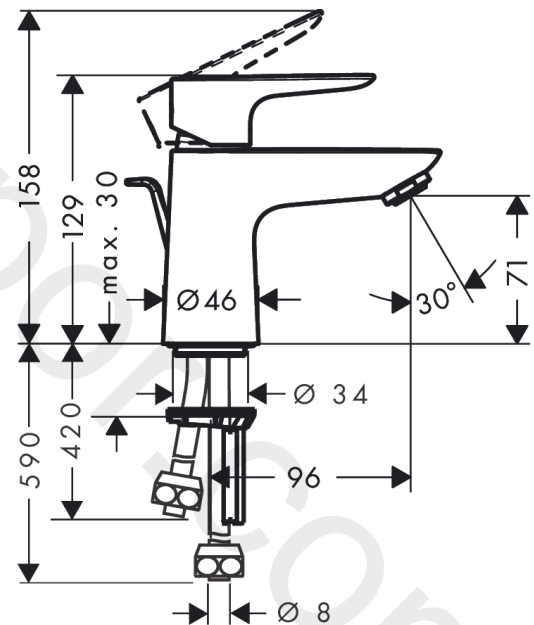

Talis E

Single lever basin mixer 80 for LowPressure/vented hot water cylinders with pop-up waste set

Finish: **Chrome** Article Number: **71707000**

Description

product features

- consists of: single lever basin mixer, waste set
- ComfortZone 80
- projection: 96 mm
- spout height: 71 mm
- handle variant: lever handle
- spray type: laminar spray
- maximum flow rate at 3 bar: 5 l/min
- ceramic cartridge
- temperature limitation adjustable
- pop-up waste set G 1¼
- material waste set: metal
- connection type: copper pipe connections
- EU taxonomy: max. 6 l/min - Substantial Contribution (SC) possible

Article Details

Price excl. VAT

245,83 £

Technology

Product image

Scale drawing

Talis E

Single lever basin mixer 80 for LowPressure/vented hot water cylinders with pop-up waste set

Exploded Drawing

Year of production: >10/15

Talis E

Single lever basin mixer 80 for LowPressure/vented hot water cylinders with pop-up waste set

Finish: **Chrome** Article Number: **71707000**

Spare part list

Year of production: >10/15

Pos.	Description	Article Number	Price	PU
1	handle	92687000	£ 51,00	1
2	screw cover	95704000	£ 3,30	1
3	flange	92625000	£ 35,00	1
4	nut	92689000	£ 25,00	1
5	O-ring 25x1,5	98146000	£ 3,30	1
6	O-ring 27x1,5	92527000	£ 13,30	1
7	cartridge, assy	97685000	£ 64,00	1
8	seal	98865000	£ 35,00	1
9	O-ring 23x2	98398000	£ 3,30	1
10	spray former	94033000	£ 9,00	1
11	seal	97608000	£ 6,10	1
12	screw M8 x 68	97736000	£ 6,10	1
13	fixing set	96016000	£ 35,00	1
14	flow limiter	97554000	£ 16,10	1
15	pull rod	96657000	£ 13,30	1
a	pop up waste	94139000	£ 96,00	1