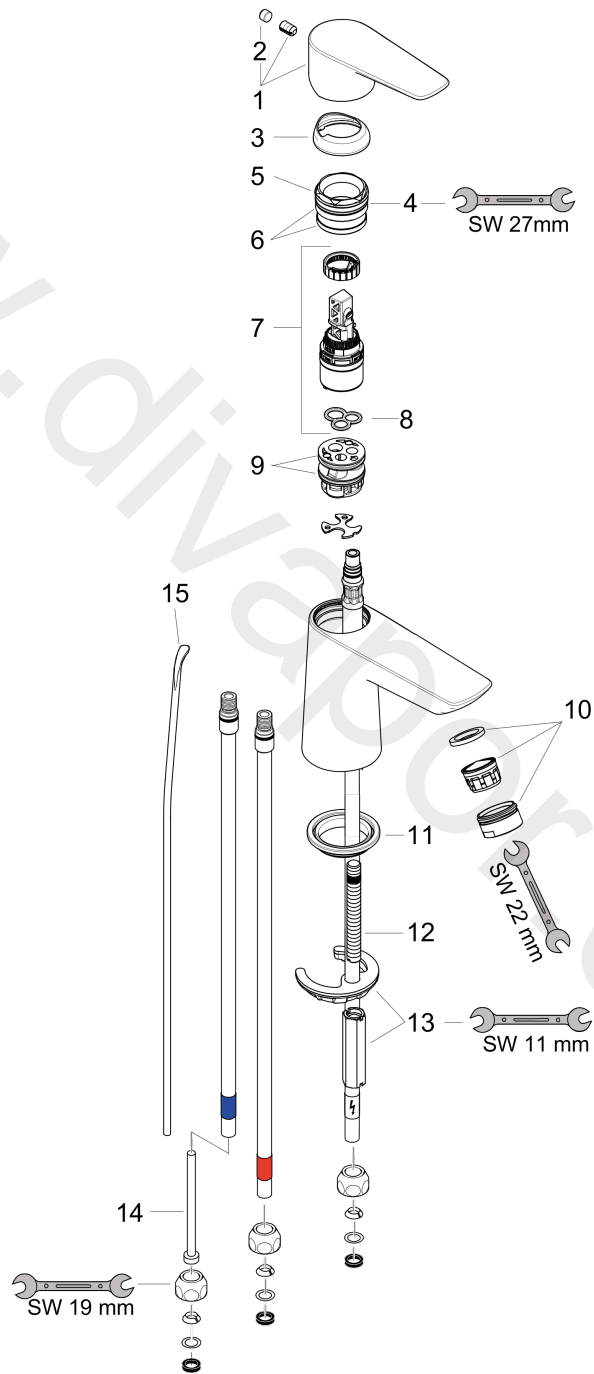

Talis E

Single lever basin mixer 80 for LowPressure/vented hot water cylinders with pop-up waste set

Finish: **Chrome** Article Number: **71707000**

Description

product features

- consists of: single lever basin mixer, waste set
- ComfortZone 80
- projection: 96 mm
- spout height: 71 mm
- handle variant: lever handle
- spray type: laminar spray
- maximum flow rate at 3 bar: 5 l/min
- ceramic cartridge
- temperature limitation adjustable
- pop-up waste set G 1¼
- material waste set: metal
- connection type: copper pipe connections
- EU taxonomy: max. 6 l/min - Substantial Contribution (SC) possible

Finish: **Chrome** Article Number: **71707000**

Flowchart

www.divapor.com

Talis E

Single lever basin mixer 80 for LowPressure/vented hot water cylinders with pop-up waste set

Finish: **Chrome** Article Number: **71707000**

Exploded Drawing

Year of production: >10/15

Talis E

Single lever basin mixer 80 for LowPressure/vented hot water cylinders with pop-up waste set

Finish: **Chrome** Article Number: **71707000**

Spare part list

Year of production: >10/15

Pos.	Description	Article Number	Price	PU
1	handle	92687000	£ 51,00	1
2	screw cover	95704000	£ 3,30	1
3	flange	92625000	£ 35,00	1
4	nut	92689000	£ 25,00	1
5	O-ring 25x1,5	98146000	£ 3,30	1
6	O-ring 27x1,5	92527000	£ 13,30	1
7	cartridge, assy	97685000	£ 64,00	1
8	seal	98865000	£ 35,00	1
9	O-ring 23x2	98398000	£ 3,30	1
10	spray former	94033000	£ 9,00	1
11	seal	97608000	£ 6,10	1
12	screw M8 x 68	97736000	£ 6,10	1
13	fixing set	96016000	£ 35,00	1
14	flow limiter	97554000	£ 16,10	1
15	pull rod	96657000	£ 13,30	1
a	pop up waste	94139000	£ 96,00	1