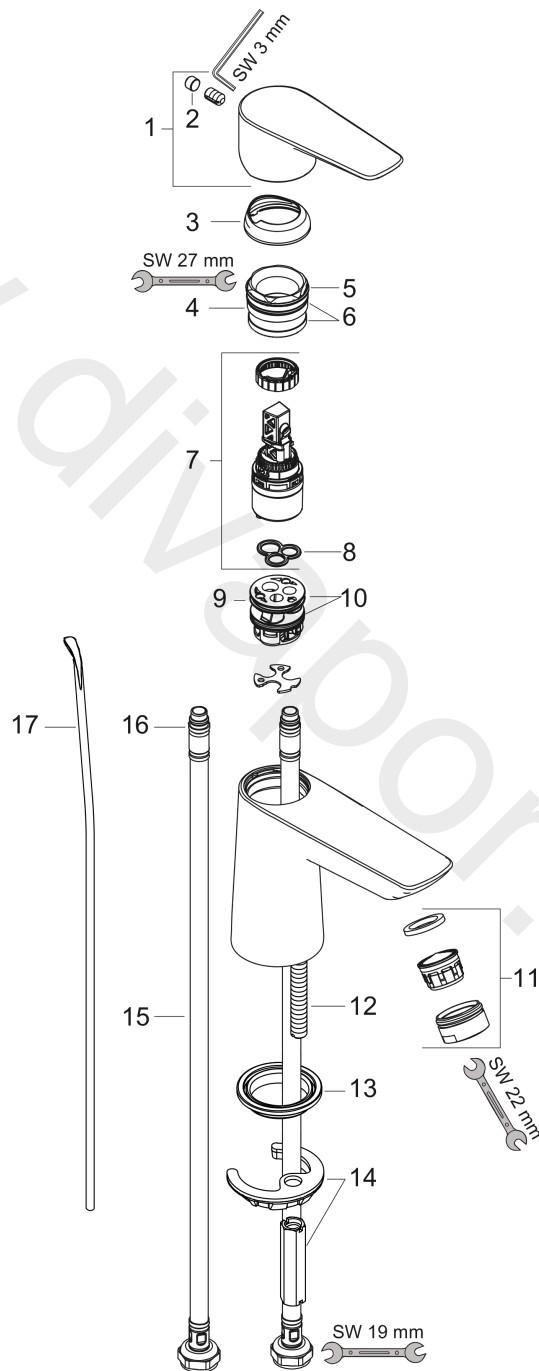

Talis E

Single lever basin mixer 80 LowFlow with pop-up waste set

Finish: **Chrome** Article Number: **71705000**

Description

product features

- consists of: single lever basin mixer, waste set
- ComfortZone 80
- projection: 96 mm
- spout height: 71 mm
- handle variant: lever handle
- spray type: normal spray
- maximum flow rate at 3 bar: 3,5 l/min
- ceramic cartridge
- temperature limitation adjustable
- suitable for continuous flow water heaters
- pop-up waste set G 1¼
- material waste set: metal
- connection type: G ¾ connections
- connection dimension: DN15
- WRAS 2111705
- WRAS 2111705 - Approval letter

Article Details

Price excl. VAT

132,50 £

Technology

Product image

Scale drawing

Talis E
Single lever basin mixer 80 LowFlow with pop-up waste set
 Finish: **Chrome** Article Number: **71705000**

Flowchart

www.divapor.com

Talis E
Single lever basin mixer 80 LowFlow with pop-up waste set
 Finish: **Chrome** Article Number: **71705000**

Exploded Drawing

Year of production: >05/17

Talis E
Single lever basin mixer 80 LowFlow with pop-up waste set
 Finish: **Chrome** Article Number: **71705000**

Spare part list

Year of production: >05/17

Pos.	Description	Article Number	Price	PU
1	handle	92687000	£ 51,00	1
2	screw cover	95704000	£ 3,30	1
3	flange	92625000	£ 35,00	1
4	nut	92689000	£ 25,00	1
5	O-ring 25x1,5	98146000	£ 3,30	1
6	O-ring 27x1,5	92527000	£ 13,30	1
7	cartridge, assy	97685000	£ 64,00	1
8	seal	98865000	£ 35,00	1
9	adapter for cartridge	98866000	£ 35,00	1
10	O-ring 23x2	98398000	£ 3,30	1
11	aerator M24x1	98453000	£ 20,50	1
12	screw M8 x 68	97736000	£ 6,10	1
13	seal	97608000	£ 6,10	1
14	fixing set	96016000	£ 35,00	1
15	connection hose 450 mm M8x0,75 G3/8	97206000	£ 35,00	1
16	O-ring 6,6x1,6	93019000	£ 3,30	1
17	pull rod	96657000	£ 13,30	1
a	pop up waste	94139000	£ 96,00	1