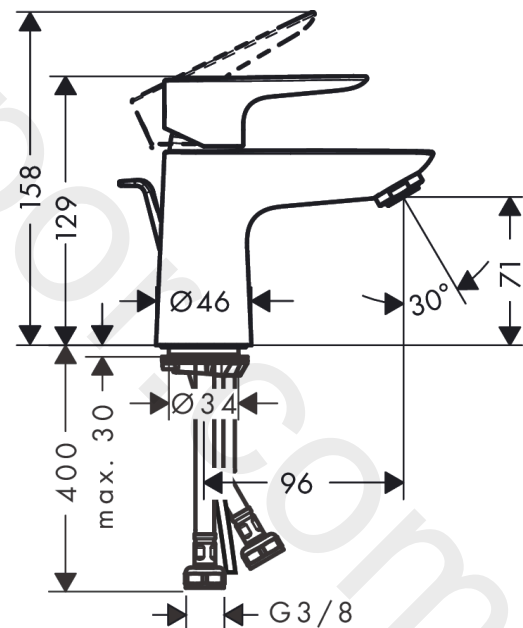

Talis E

Single lever basin mixer 80 LowFlow with pop-up waste set

Finish: **Chrome** Article Number: **71705000**

Description

product features

- consists of: single lever basin mixer, waste set
- ComfortZone 80
- projection: 96 mm
- spout height: 71 mm
- handle variant: lever handle
- spray type: normal spray
- maximum flow rate at 3 bar: 3,5 l/min
- ceramic cartridge
- temperature limitation adjustable
- suitable for continuous flow water heaters
- pop-up waste set G 1¼
- material waste set: metal
- connection type: G ¾ connections
- connection dimension: DN15
- WRAS 2111705
- WRAS 2111705 - Approval letter

Article Details

Price excl. VAT

132,50 £

Technology

Product image

Scale drawing

Talis E
Single lever basin mixer 80 LowFlow with pop-up waste set
 Finish: **Chrome** Article Number: **71705000**

Flowchart

www.divapor.com

Talis E
Single lever basin mixer 80 LowFlow with pop-up waste set
 Finish: **Chrome** Article Number: **71705000**

Exploded Drawing

Year of production: >05/17

Talis E
Single lever basin mixer 80 LowFlow with pop-up waste set
 Finish: **Chrome** Article Number: **71705000**

Spare part list

Year of production: >05/17

Pos.	Description	Article Number	Price	PU
1	handle	92687000	£ 51,00	1
2	screw cover	95704000	£ 3,30	1
3	flange	92625000	£ 35,00	1
4	nut	92689000	£ 25,00	1
5	O-ring 25x1,5	98146000	£ 3,30	1
6	O-ring 27x1,5	92527000	£ 13,30	1
7	cartridge, assy	97685000	£ 64,00	1
8	seal	98865000	£ 35,00	1
9	adapter for cartridge	98866000	£ 35,00	1
10	O-ring 23x2	98398000	£ 3,30	1
11	aerator M24x1	98453000	£ 20,50	1
12	screw M8 x 68	97736000	£ 6,10	1
13	seal	97608000	£ 6,10	1
14	fixing set	96016000	£ 35,00	1
15	connection hose 450 mm M8x0,75 G3/8	97206000	£ 35,00	1
16	O-ring 6,6x1,6	93019000	£ 3,30	1
17	pull rod	96657000	£ 13,30	1
a	pop up waste	94139000	£ 96,00	1