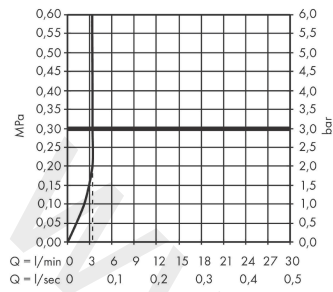

Talis E

Single lever basin mixer 80 LowFlow with pop-up waste set

Finish: **Chrome** Article Number: **71705000**

Description

product features

- consists of: single lever basin mixer, waste set
- ComfortZone 80
- projection: 96 mm
- spout height: 71 mm
- handle variant: lever handle
- spray type: normal spray
- maximum flow rate at 3 bar: 3,5 l/min
- ceramic cartridge
- temperature limitation adjustable
- suitable for continuous flow water heaters
- pop-up waste set G 1¼
- material waste set: metal
- connection type: G ¾ connections
- connection dimension: DN15
- WRAS 2111705
- WRAS 2111705 - Approval letter

Article Details

Price excl. VAT

132,50 £

Technology

Product image

Scale drawing

Talis E
Single lever basin mixer 80 LowFlow with pop-up waste set
 Finish: **Chrome** Article Number: **71705000**

Flowchart

www.divapor.com

Talis E
Single lever basin mixer 80 LowFlow with pop-up waste set
 Finish: **Chrome** Article Number: **71705000**

Exploded Drawing

Year of production: >05/17

Talis E
Single lever basin mixer 80 LowFlow with pop-up waste set
 Finish: **Chrome** Article Number: **71705000**