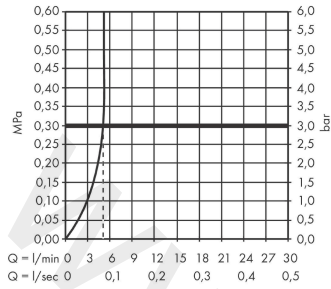

Talis E
Single lever basin mixer 80 CoolStart without waste set
 Finish: **Chrome** Article Number: **71704000**

Description

product features

- ComfortZone 80
- projection: 96 mm
- spout height: 71 mm
- handle variant: lever handle
- spray type: normal spray
- maximum flow rate at 3 bar: 5 l/min
- ceramic cartridge
- temperature limitation adjustable
- suitable for continuous flow water heaters
- connection type: G 3/8 connections
- connection dimension: DN15
- cold water in basic handle position
- EU taxonomy: max. 6 l/min - Substantial Contribution (SC) possible
- WRAS 2111705
- WRAS 2111705 - Approval letter

Technology

Certificates / Sustainability

Product image

Scale drawing

Talis E
Single lever basin mixer 80 CoolStart without waste set
 Finish: **Chrome** Article Number: **71704000**

Flowchart

www.divapor.com

Talis E
Single lever basin mixer 80 CoolStart without waste set
 Finish: **Chrome** Article Number: **71704000**

Spare part list

Year of production: >05/17

Pos.	Description	Article Number	Price	PU
1	handle	92688000	-	1
2	screw cover	95704000	-	1
3	flange	92625000	-	1
4	nut	92689000	-	1
5	O-ring 25x1,5	98146000	-	1
6	O-ring 27x1,5	92527000	-	1
7	cartridge, assy	97685000	-	1
8	seal	98865000	-	1
9	adapter for cartridge	95975000	-	1
10	O-ring 23x2	98398000	-	1
11	aerator M24x1 (5 l/min)	13185000	-	1
12	screw M8 x 68	97736000	-	1
13	seal Ø 42	98722000	-	1
14	fixing set	96016000	-	1
15	connection hose 450 mm M8x0,75 G3/8	97206000	-	1
16	O-ring 6,6x1,6	93019000	-	1