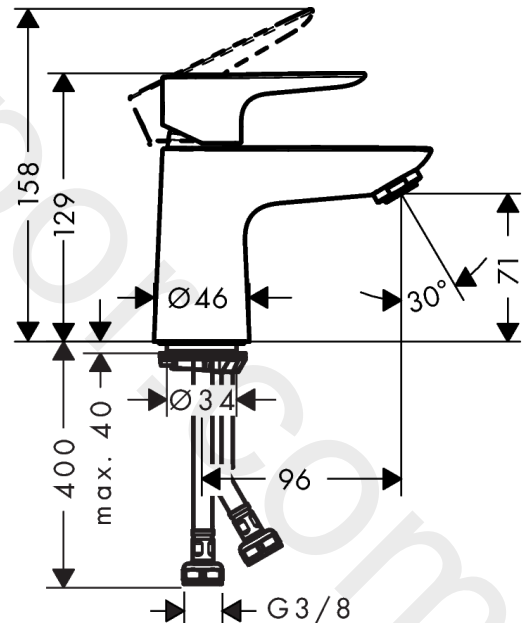

Talis E
Single lever basin mixer 80 CoolStart without waste set
 Finish: **Chrome** Article Number: **71704000**

Description

product features

- ComfortZone 80
- projection: 96 mm
- spout height: 71 mm
- handle variant: lever handle
- spray type: normal spray
- maximum flow rate at 3 bar: 5 l/min
- ceramic cartridge
- temperature limitation adjustable
- suitable for continuous flow water heaters
- connection type: G 3/8 connections
- connection dimension: DN15
- cold water in basic handle position
- EU taxonomy: max. 6 l/min - Substantial Contribution (SC) possible
- WRAS 2111705
- WRAS 2111705 - Approval letter

Technology

Certificates / Sustainability

Product image

Scale drawing

Talis E
Single lever basin mixer 80 CoolStart without waste set
 Finish: **Chrome** Article Number: **71704000**

Flowchart

www.divapor.com

Talis E
Single lever basin mixer 80 CoolStart without waste set
 Finish: **Chrome** Article Number: **71704000**

Spare part list

Year of production: >05/17

Pos.	Description	Article Number	Price	PU
1	handle	92688000	-	1
2	screw cover	95704000	-	1
3	flange	92625000	-	1
4	nut	92689000	-	1
5	O-ring 25x1,5	98146000	-	1
6	O-ring 27x1,5	92527000	-	1
7	cartridge, assy	97685000	-	1
8	seal	98865000	-	1
9	adapter for cartridge	95975000	-	1
10	O-ring 23x2	98398000	-	1
11	aerator M24x1 (5 l/min)	13185000	-	1
12	screw M8 x 68	97736000	-	1
13	seal Ø 42	98722000	-	1
14	fixing set	96016000	-	1
15	connection hose 450 mm M8x0,75 G3/8	97206000	-	1
16	O-ring 6,6x1,6	93019000	-	1