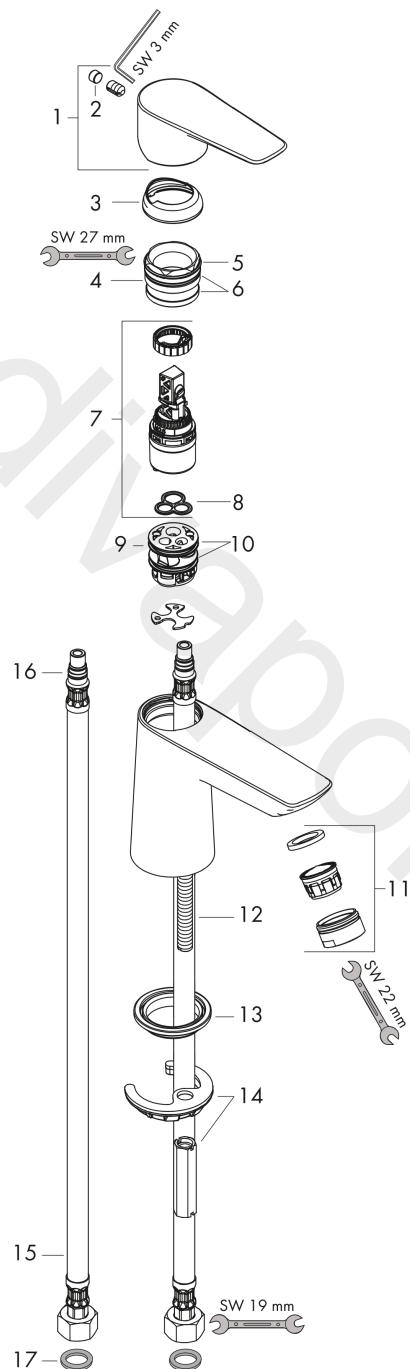

Talis E
Single lever basin mixer 80 CoolStart without waste set
 Surfaces: Article Number: **71704000**

Exploded Drawing

Year of production: **10/15 - 04/17**

Talis E
Single lever basin mixer 80 CoolStart without waste set
 Surfaces: Article Number: **71704000**

Spare part list

Year of production: **10/15 - 04/17**

Pos.	Description	Article Number	Price	PU
1	handle	92688000	-	1
2	screw cover	95704000	-	1
3	flange	92625000	-	1
4	nut	92689000	-	1
5	O-ring 25x1,5	98146000	-	1
6	O-ring 27x1,5	92527000	-	1
7	cartridge, assy	97685000	-	1
8	seal	98865000	-	1
9	adapter for cartridge	95975000	-	1
10	O-ring 23x2	98398000	-	1
11	aerator M24x1 (5 l/min)	13185000	-	1
12	screw M8 x 68	97736000	-	1
13	seal Ø 42	98722000	-	1
14	fixing set	96016000	-	1
15	connection hose 450 mm M8x0,75 G3/8	97206000	-	1
16	O-ring 7x1,5	98422000	-	1
17	sealing set	95581000	-	1