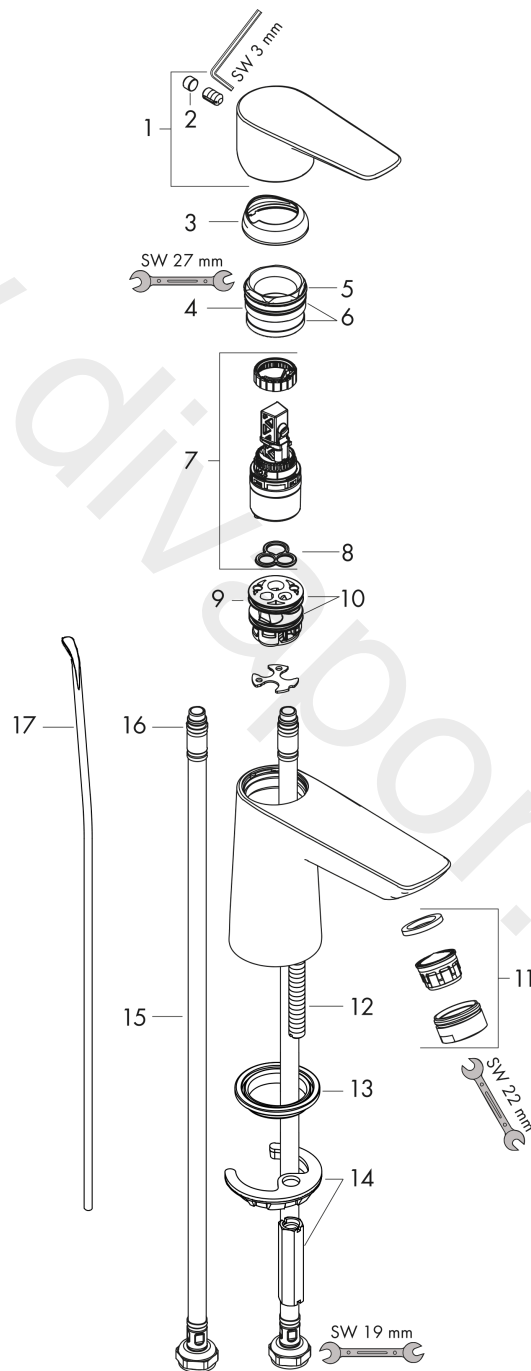

##### product features

- consists of: single lever basin mixer, waste set
- ComfortZone 80
- projection: 96 mm
- spout height: 71 mm
- handle variant: lever handle
- spray type: normal spray
- maximum flow rate at 3 bar: 5 l/min
- ceramic cartridge
- temperature limitation adjustable
- suitable for continuous flow water heaters
- pop-up waste set G 1¼
- material waste set: metal
- connection type: G ¾ connections
- connection dimension: DN15
- cold water in basic handle position
- EU taxonomy: max. 6 l/min - Substantial Contribution (SC) possible
- WRAS 2111705
- WRAS 2111705 - Approval letter

#### Scale drawing

**Talis E**  
**Single lever basin mixer 80 CoolStart with pop-up waste set**  
 Finish: **Chrome** Article Number: **71703000**

**Flowchart**

www.divapor.com

**Talis E**  
**Single lever basin mixer 80 CoolStart with pop-up waste set**  
 Finish: **Chrome** Article Number: **71703000**

**Exploded Drawing**

Year of production: >05/17

### Spare part list

Year of production: >05/17

Pos.	Description	Article Number	Price	PU
1	handle	92688000	£ 51,00	1
2	screw cover	95704000	£ 3,30	1
3	flange	92625000	£ 35,00	1
4	nut	92689000	£ 25,00	1
5	O-ring 25x1,5	98146000	£ 3,30	1
6	O-ring 27x1,5	92527000	£ 13,30	1
7	cartridge, assy	97685000	£ 64,00	1
8	seal	98865000	£ 35,00	1
9	adapter for cartridge	95975000	£ 9,00	1
10	O-ring 23x2	98398000	£ 3,30	1
11	aerator M24x1 (5 l/min)	13185000	£ 22,30	1
12	screw M8 x 68	97736000	£ 6,10	1
13	seal Ø 42	98722000	£ 6,10	1
14	fixing set	96016000	£ 35,00	1
15	connection hose 450 mm M8x0,75 G3/8	97206000	£ 35,00	1
16	O-ring 6,6x1,6	93019000	£ 3,30	1
17	pull rod	96657000	£ 13,30	1
a	pop up waste	94139000	£ 96,00	1