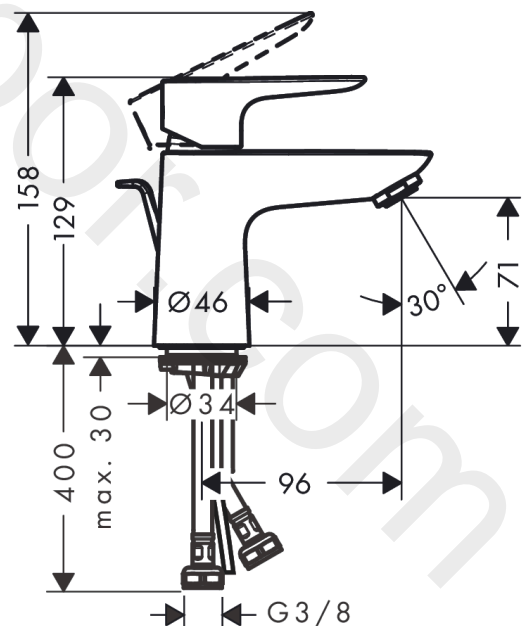

Scale drawing