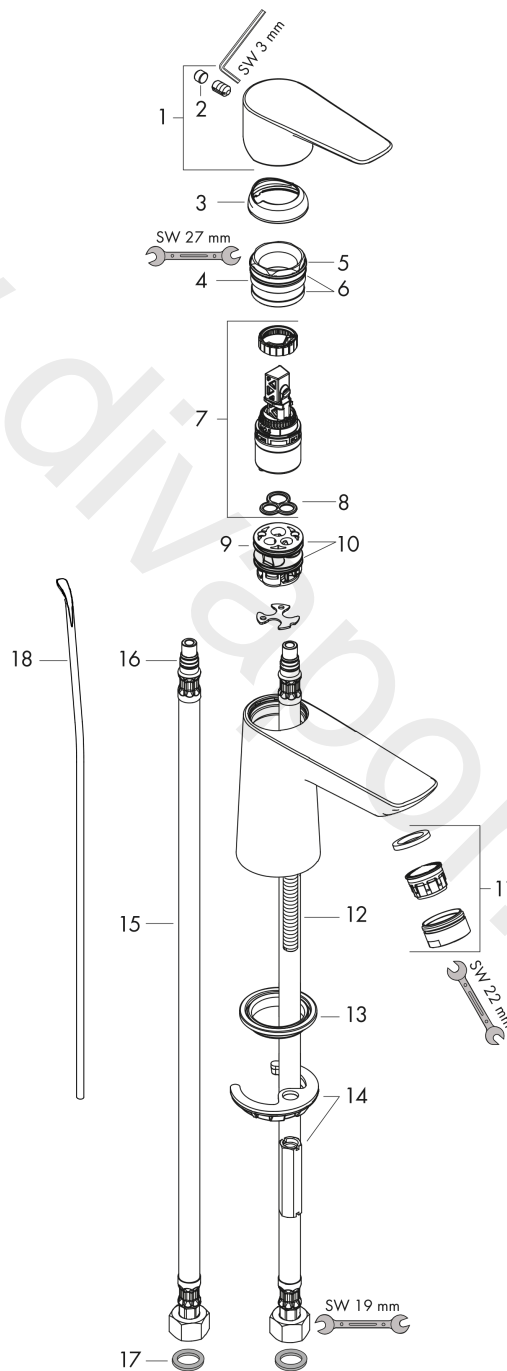

Talis E
Single lever basin mixer 80 CoolStart with pop-up waste set
 Surfaces: Article Number: **71703000**

Exploded Drawing

Year of production: **10/15 - 04/17**

Talis E
Single lever basin mixer 80 CoolStart with pop-up waste set
 Surfaces: Article Number: **71703000**

Spare part list

Year of production: **10/15 - 04/17**

Pos.	Description	Article Number	Price	PU
1	handle	92688000	£ 51,00	1
2	screw cover	95704000	£ 3,30	1
3	flange	92625000	£ 35,00	1
4	nut	92689000	£ 25,00	1
5	O-ring 25x1,5	98146000	£ 3,30	1
6	O-ring 27x1,5	92527000	£ 13,30	1
7	cartridge, assy	97685000	£ 64,00	1
8	seal	98865000	£ 35,00	1
9	adapter for cartridge	95975000	£ 9,00	1
10	O-ring 23x2	98398000	£ 3,30	1
11	aerator M24x1 (5 l/min)	13185000	£ 22,30	1
12	screw M8 x 68	97736000	£ 6,10	1
13	seal Ø 42	98722000	£ 6,10	1
14	fixing set	96016000	£ 35,00	1
15	connection hose 450 mm M8x0,75 G3/8	97206000	£ 35,00	1
16	O-ring 7x1,5	98422000	£ 3,30	1
17	sealing set	95581000	£ 6,10	1
18	pull rod	96657000	£ 13,30	1
a	pop up waste	94139000	£ 96,00	1