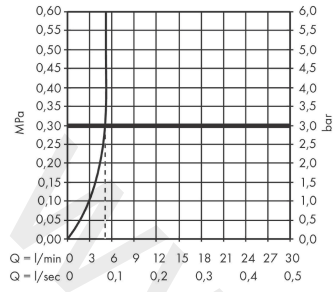

Talis E
Single lever basin mixer 80 with push-open waste set
 Finish: **Chrome** Article Number: **71701000**

Description

product features

- consists of: single lever basin mixer, waste set
- ComfortZone 80
- projection: 96 mm
- spout height: 71 mm
- handle variant: lever handle
- spray type: normal spray
- maximum flow rate at 3 bar: 5 l/min
- ceramic cartridge
- temperature limitation adjustable
- suitable for continuous flow water heaters
- push-open waste set G 1¼
- material waste set: metal
- connection type: G ¾ connections
- connection dimension: DN15
- EU taxonomy: max. 6 l/min - Substantial Contribution (SC) possible
- WRAS 2111705
- WRAS 2111705 - Approval letter

Article Details

Price excl. VAT

132,50 £

Technology

Certificates / Sustainability

Product image

Scale drawing

Talis E
Single lever basin mixer 80 with push-open waste set
 Finish: **Chrome** Article Number: **71701000**

Flowchart

Talis E
Single lever basin mixer 80 with push-open waste set
 Finish: **Chrome** Article Number: **71701000**

Exploded Drawing

Year of production: >05/17

Talis E**Single lever basin mixer 80 with push-open waste set**Finish: **Chrome** Article Number: **71701000****Spare part list**

Year of production: >05/17

Pos.	Description	Article Number	Price	PU
1	handle	92687000	£ 51,00	1
2	screw cover	95704000	£ 3,30	1
3	hollow set screw M6x10 DIN 916	96029000	£ 3,30	1
4	flange	92625000	£ 35,00	1
5	nut	92689000	£ 25,00	1
6	O-ring 25x1,5	98146000	£ 3,30	1
7	O-ring 27x1,5	92527000	£ 13,30	1
8	cartridge, assy	97685000	£ 64,00	1
9	seal	98865000	£ 35,00	1
10	adapter for cartridge	98866000	£ 35,00	1
11	O-ring 23x2	98398000	£ 3,30	1
12	aerator M24x1 (5 l/min)	13185000	£ 22,30	1
13	screw M8 x 68	97736000	£ 6,10	1
14	seal Ø 42	98722000	£ 6,10	1
15	fixing set	96016000	£ 35,00	1
16	connection hose 450 mm M8x0,75 G3/8	97206000	£ 35,00	1
17	O-ring 6,6x1,6	93019000	£ 3,30	1
a	push-open waste set	50100000	£ 78,00	1