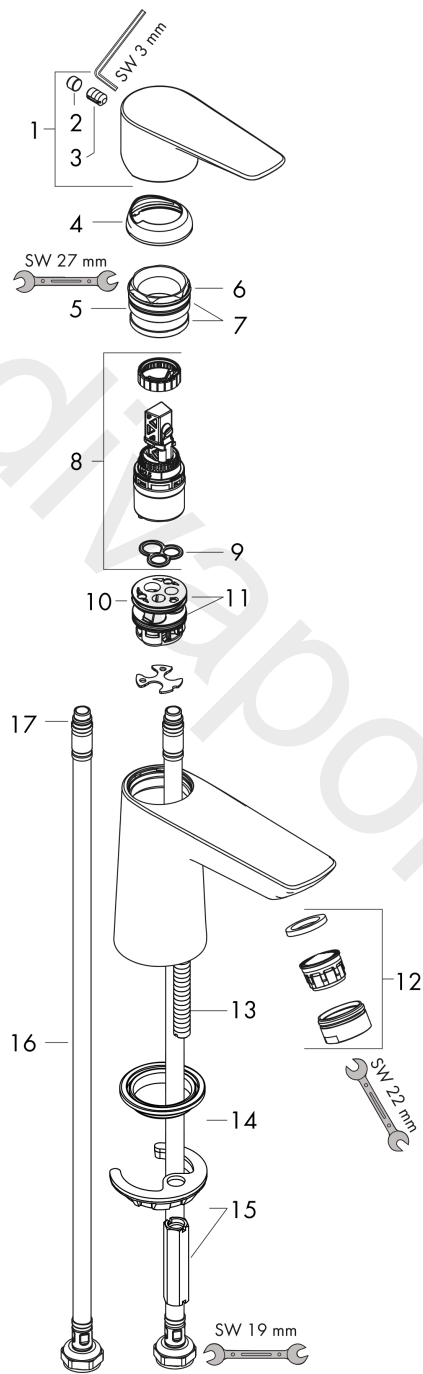

Talis E
Single lever basin mixer 80 with push-open waste set
 Finish: **Chrome** Article Number: **71701000**

Description

product features

- consists of: single lever basin mixer, waste set
- ComfortZone 80
- projection: 96 mm
- spout height: 71 mm
- handle variant: lever handle
- spray type: normal spray
- maximum flow rate at 3 bar: 5 l/min
- ceramic cartridge
- temperature limitation adjustable
- suitable for continuous flow water heaters
- push-open waste set G 1¼
- material waste set: metal
- connection type: G ¾ connections
- connection dimension: DN15
- EU taxonomy: max. 6 l/min - Substantial Contribution (SC) possible
- WRAS 2111705
- WRAS 2111705 - Approval letter

Article Details

Price excl. VAT

132,50 £

Technology

Certificates / Sustainability

Product image

Scale drawing

Talis E
Single lever basin mixer 80 with push-open waste set
 Finish: **Chrome** Article Number: **71701000**

Flowchart

Talis E
Single lever basin mixer 80 with push-open waste set
 Finish: **Chrome** Article Number: **71701000**

Exploded Drawing

Year of production: >05/17

Talis E**Single lever basin mixer 80 with push-open waste set**Finish: **Chrome** Article Number: **71701000****Spare part list**

Year of production: >05/17

Pos.	Description	Article Number	Price	PU
1	handle	92687000	£ 51,00	1
2	screw cover	95704000	£ 3,30	1
3	hollow set screw M6x10 DIN 916	96029000	£ 3,30	1
4	flange	92625000	£ 35,00	1
5	nut	92689000	£ 25,00	1
6	O-ring 25x1,5	98146000	£ 3,30	1
7	O-ring 27x1,5	92527000	£ 13,30	1
8	cartridge, assy	97685000	£ 64,00	1
9	seal	98865000	£ 35,00	1
10	adapter for cartridge	98866000	£ 35,00	1
11	O-ring 23x2	98398000	£ 3,30	1
12	aerator M24x1 (5 l/min)	13185000	£ 22,30	1
13	screw M8 x 68	97736000	£ 6,10	1
14	seal Ø 42	98722000	£ 6,10	1
15	fixing set	96016000	£ 35,00	1
16	connection hose 450 mm M8x0,75 G3/8	97206000	£ 35,00	1
17	O-ring 6,6x1,6	93019000	£ 3,30	1
a	push-open waste set	50100000	£ 78,00	1