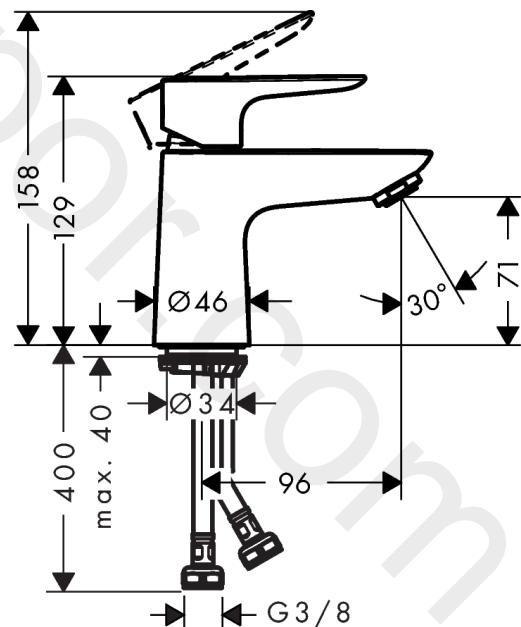

Talis E
Single lever basin mixer 80 with push-open waste set
 Finish: **Chrome** Article Number: **71701000**

Description

product features

- consists of: single lever basin mixer, waste set
- ComfortZone 80
- projection: 96 mm
- spout height: 71 mm
- handle variant: lever handle
- spray type: normal spray
- maximum flow rate at 3 bar: 5 l/min
- ceramic cartridge
- temperature limitation adjustable
- suitable for continuous flow water heaters
- push-open waste set G 1¼
- material waste set: metal
- connection type: G ¾ connections
- connection dimension: DN15
- EU taxonomy: max. 6 l/min - Substantial Contribution (SC) possible
- WRAS 2111705
- WRAS 2111705 - Approval letter

Article Details

Price excl. VAT

132,50 £

Technology

Certificates / Sustainability

Product image

Scale drawing

Talis E
Single lever basin mixer 80 with push-open waste set
 Finish: **Chrome** Article Number: **71701000**

Flowchart

Talis E
Single lever basin mixer 80 with push-open waste set
 Finish: **Chrome** Article Number: **71701000**

Exploded Drawing

Year of production: >05/17

Talis E**Single lever basin mixer 80 with push-open waste set**Finish: **Chrome** Article Number: **71701000****Spare part list**

Year of production: >05/17

Pos.	Description	Article Number	Price	PU
1	handle	92687000	£ 51,00	1
2	screw cover	95704000	£ 3,30	1
3	hollow set screw M6x10 DIN 916	96029000	£ 3,30	1
4	flange	92625000	£ 35,00	1
5	nut	92689000	£ 25,00	1
6	O-ring 25x1,5	98146000	£ 3,30	1
7	O-ring 27x1,5	92527000	£ 13,30	1
8	cartridge, assy	97685000	£ 64,00	1
9	seal	98865000	£ 35,00	1
10	adapter for cartridge	98866000	£ 35,00	1
11	O-ring 23x2	98398000	£ 3,30	1
12	aerator M24x1 (5 l/min)	13185000	£ 22,30	1
13	screw M8 x 68	97736000	£ 6,10	1
14	seal Ø 42	98722000	£ 6,10	1
15	fixing set	96016000	£ 35,00	1
16	connection hose 450 mm M8x0,75 G3/8	97206000	£ 35,00	1
17	O-ring 6,6x1,6	93019000	£ 3,30	1
a	push-open waste set	50100000	£ 78,00	1